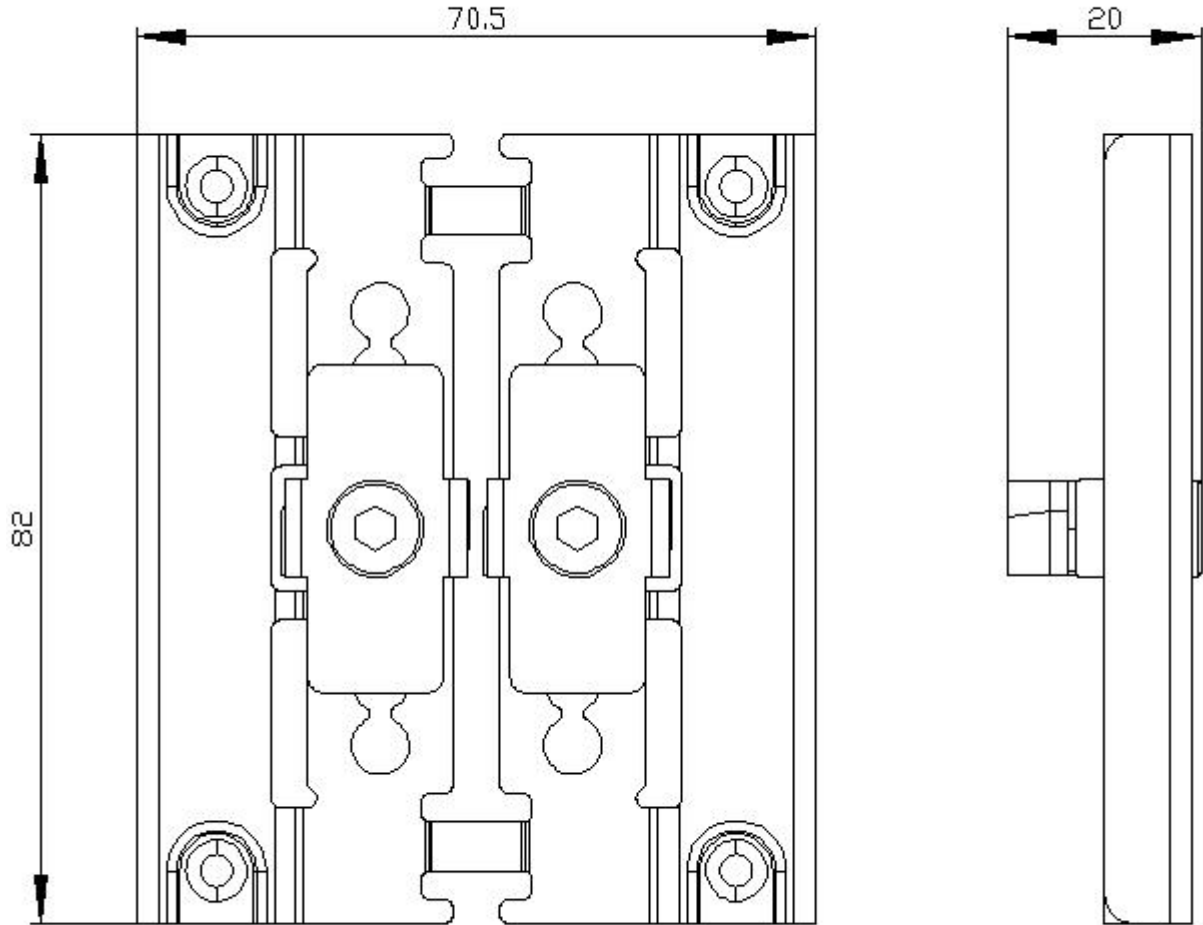

last modified:

5/15/2020