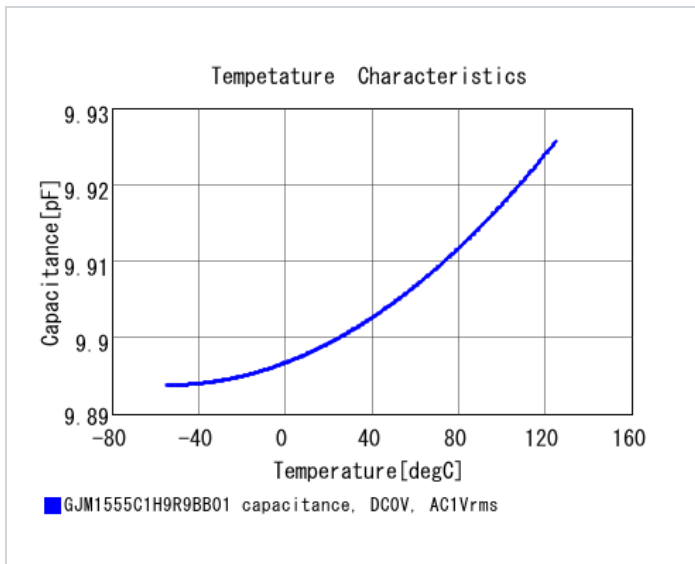

⚠ Attention

- 1.This datasheet is downloaded from the website of Murata Manufacturing Co., Ltd. Therefore, it's specifications are subject to change or our products in it may be discontinued without advance notice. Please check with our sales representatives or product engineers before ordering.
- 2.This datasheet has only typical specifications because there is no space for detailed specifications. Therefore, please review our product specifications or consult the approval sheet for product specifications before ordering.