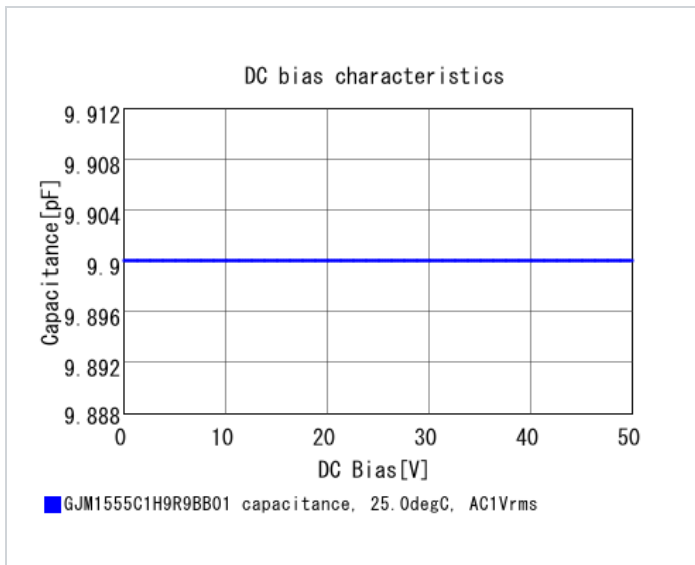

⚠ Attention

- 1.This datasheet is downloaded from the website of Murata Manufacturing Co., Ltd. Therefore, it's specifications are subject to change or our products in it may be discontinued without advance notice. Please check with our sales representatives or product engineers before ordering.
- 2.This datasheet has only typical specifications because there is no space for detailed specifications. Therefore, please review our product specifications or consult the approval sheet for product specifications before ordering.