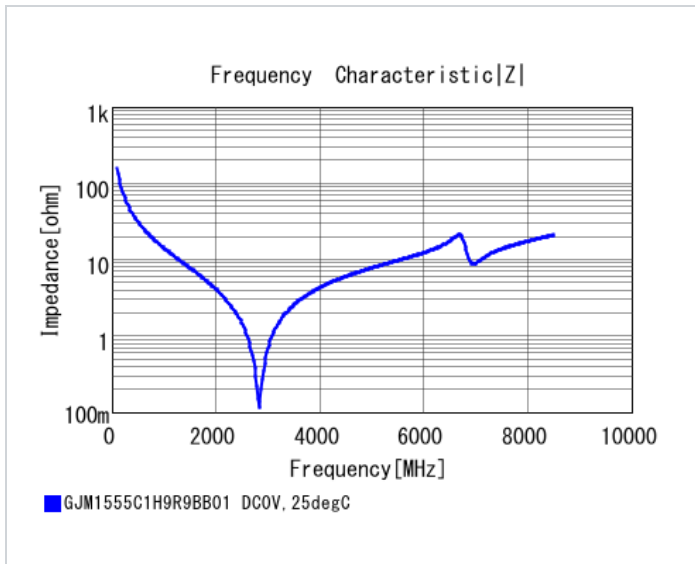

⚠ Attention

- 1.This datasheet is downloaded from the website of Murata Manufacturing Co., Ltd. Therefore, it's specifications are subject to change or our products in it may be discontinued without advance notice. Please check with our sales representatives or product engineers before ordering.
- 2.This datasheet has only typical specifications because there is no space for detailed specifications. Therefore, please review our product specifications or consult the approval sheet for product specifications before ordering.