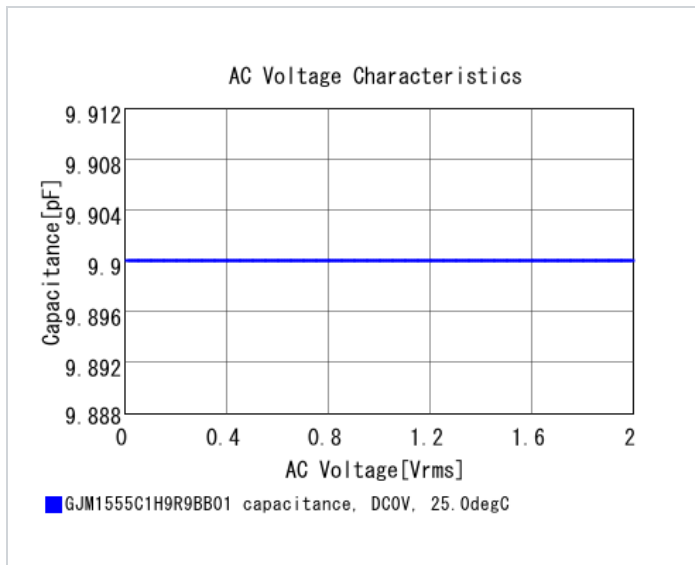

⚠ Attention

- 1.This datasheet is downloaded from the website of Murata Manufacturing Co., Ltd. Therefore, it's specifications are subject to change or our products in it may be discontinued without advance notice. Please check with our sales representatives or product engineers before ordering.
- 2.This datasheet has only typical specifications because there is no space for detailed specifications. Therefore, please review our product specifications or consult the approval sheet for product specifications before ordering.