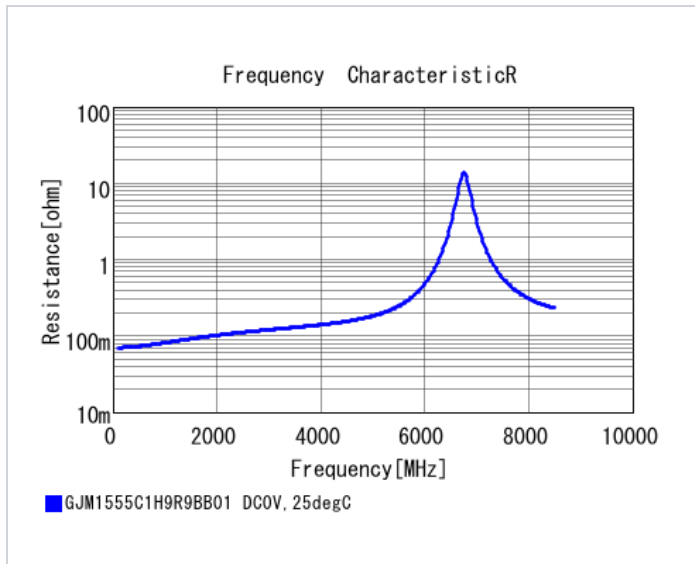

⚠ Attention

- 1.This datasheet is downloaded from the website of Murata Manufacturing Co., Ltd. Therefore, it's specifications are subject to change or our products in it may be discontinued without advance notice. Please check with our sales representatives or product engineers before ordering.
- 2.This datasheet has only typical specifications because there is no space for detailed specifications. Therefore, please review our product specifications or consult the approval sheet for product specifications before ordering.