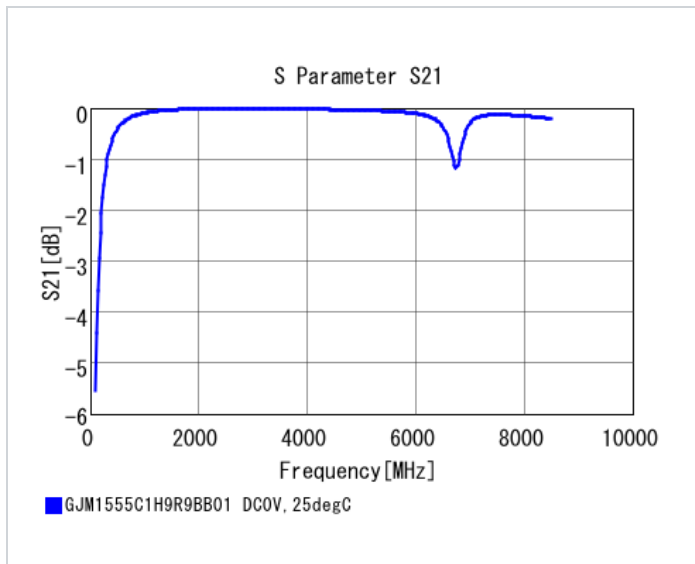

⚠ Attention

- 1.This datasheet is downloaded from the website of Murata Manufacturing Co., Ltd. Therefore, it's specifications are subject to change or our products in it may be discontinued without advance notice. Please check with our sales representatives or product engineers before ordering.
- 2.This datasheet has only typical specifications because there is no space for detailed specifications. Therefore, please review our product specifications or consult the approval sheet for product specifications before ordering.