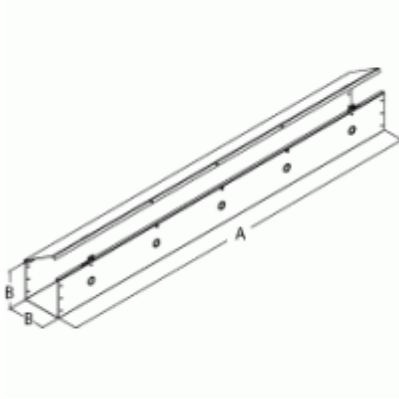

Quality Products. Service Excellence.

Type 1 Lay In Hinge Cover Wireway *CWST Series*

Painted Steel

A=12"	A=24"	A=36"	A=48"	A=60"	A=72"	A=96"	A=120"	Size
CWST212	CWST224	CWST236	CWST248	CWST260	CWST272	CWST296	CWST2120	2.5 x 2.5
CWST412	CWST424	CWST436	CWST448	CWST460	CWST472	CWST496	CWST4120	4 x 4
CWST612	CWST624	CWST636	CWST648	CWST660	CWST672	CWST696	CWST6120	6 x 6
CWST812	CWST824	CWST836	CWST848	CWST860	CWST872	CWST896	CWST8120	8 x 8