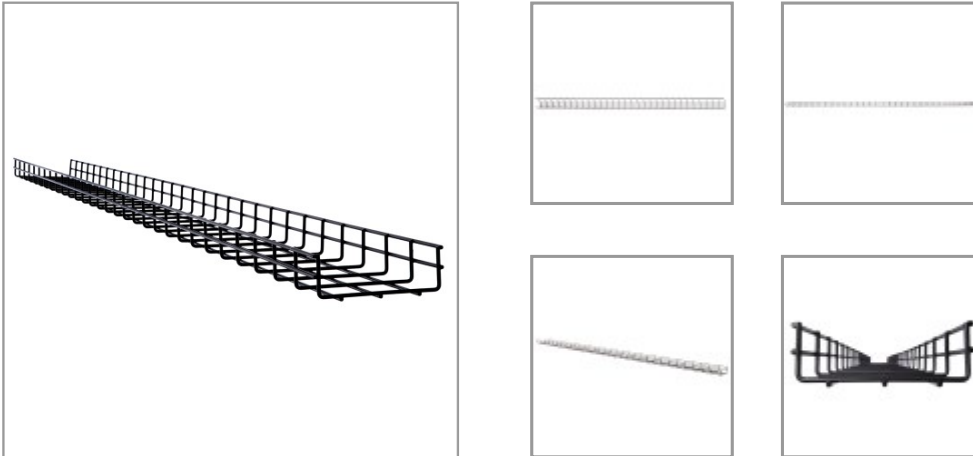

Wire Mesh Cable Tray - 150 x 50 x 3000 mm (6 in. x 2 in. x 10 ft.) QTY: 10

MODEL NUMBER: SRWB6210STR

Provides wall-, floor- or ceiling-based copper cable routing, allowing organized category cable bundling within your data center.

Features

Eliminate Cable Stress by Organizing Copper Cabling Through Your Data Center This SmartRack® Wire Mesh Cable Tray is easy to install along the wall, floor or ceiling of your data center. The SRWB6210STR is a straight section measuring 3000 millimeters long, but you can cut it with side-action bolt cutters to fit your custom specifications. It also measures 150 millimeters wide and 50 millimeters high to let you neatly bundle network and audio/video cables.

Constructed from High-Strength Steel Wire Built to Last in Busy Environments The black powder-coated wire is smooth and rounded, which not only protects cable installers and IT personnel from cutting their hands, but also prevents cables from fraying along sharp edges. The rounded wire also prohibits debris from building up on it in dusty network closets and industrial spaces. Large mesh openings allow you to route cables through the spaces if needed.

Designed to Give You Great Flexibility in Installation, Transportation and Storage The SRWB6210STR is ideal for data centers, network closets and some industrial areas in a wide variety of applications, including office buildings, shopping centers, schools, hotels, hospitals, restaurants and transportation centers. Each tray can be stacked with another to save space during transportation or storage.