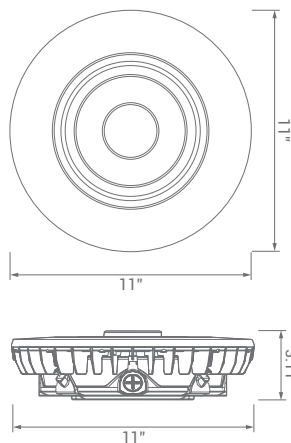

## Specifications

Input Power	Input Voltage	Lumen Output	Beam Angle	Center Beam	CCT
100 W	100-277 V	12500-14000 lm	150°	N/A	3000/4000/5000 K
CRI	Luminous Efficacy	Power Factor	Input Current	Base/Cap	Lamp Lifespan
80	125-140 lm/W	0.9	1 A	N/A	50,000 Hrs.

### Product Dimensions