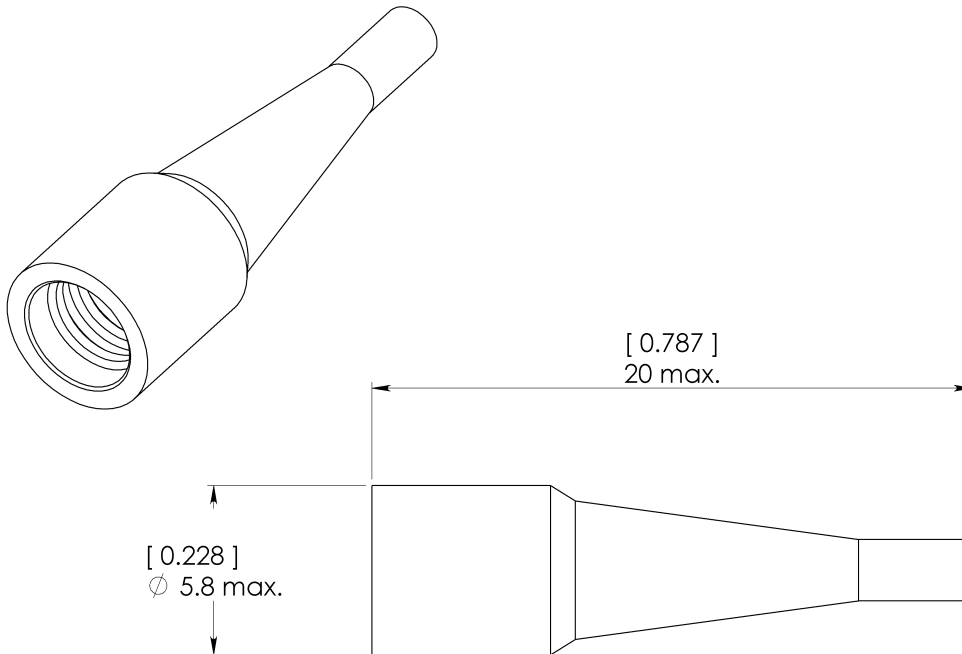

Original dimension in mm [inch]

GENERAL

- Compatible with SC and FC connectors
- Suitable for use with cable sizes Ø 1 mm max.
- Compatible with BELLCORE GR 326 specification (V0, LOI 28 % mini.)
- Color green.