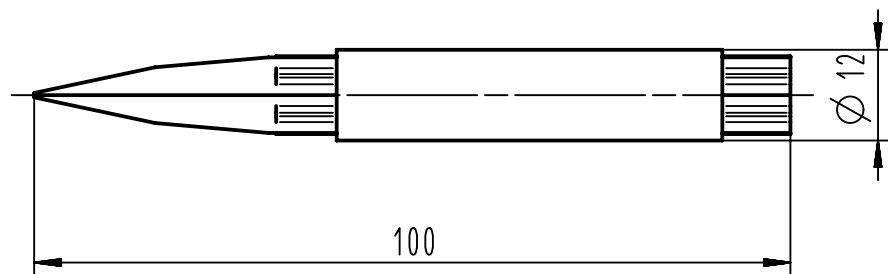

1 2 3 4 5 6

A

B

C

D

	All Dimensions in mm Original Size DIN A4	Scale 1:1	Free size tol.			Ref.
	All rights reserved Department EL PD - DE	Created by FINKEV	Inspected by RIEPE	Standardisation SCHMIDTM	Date 2013-01-17	State Final Release
HARTING Electric GmbH & Co. KG D-32339 Espelkamp		Title Easy Lock unlocking tool			Doc-Key / ECM-Nr. 100523486/UGD/001/A	
		Type TB	Number 09 99 000 0838			Rev. A
					Page 1/1	