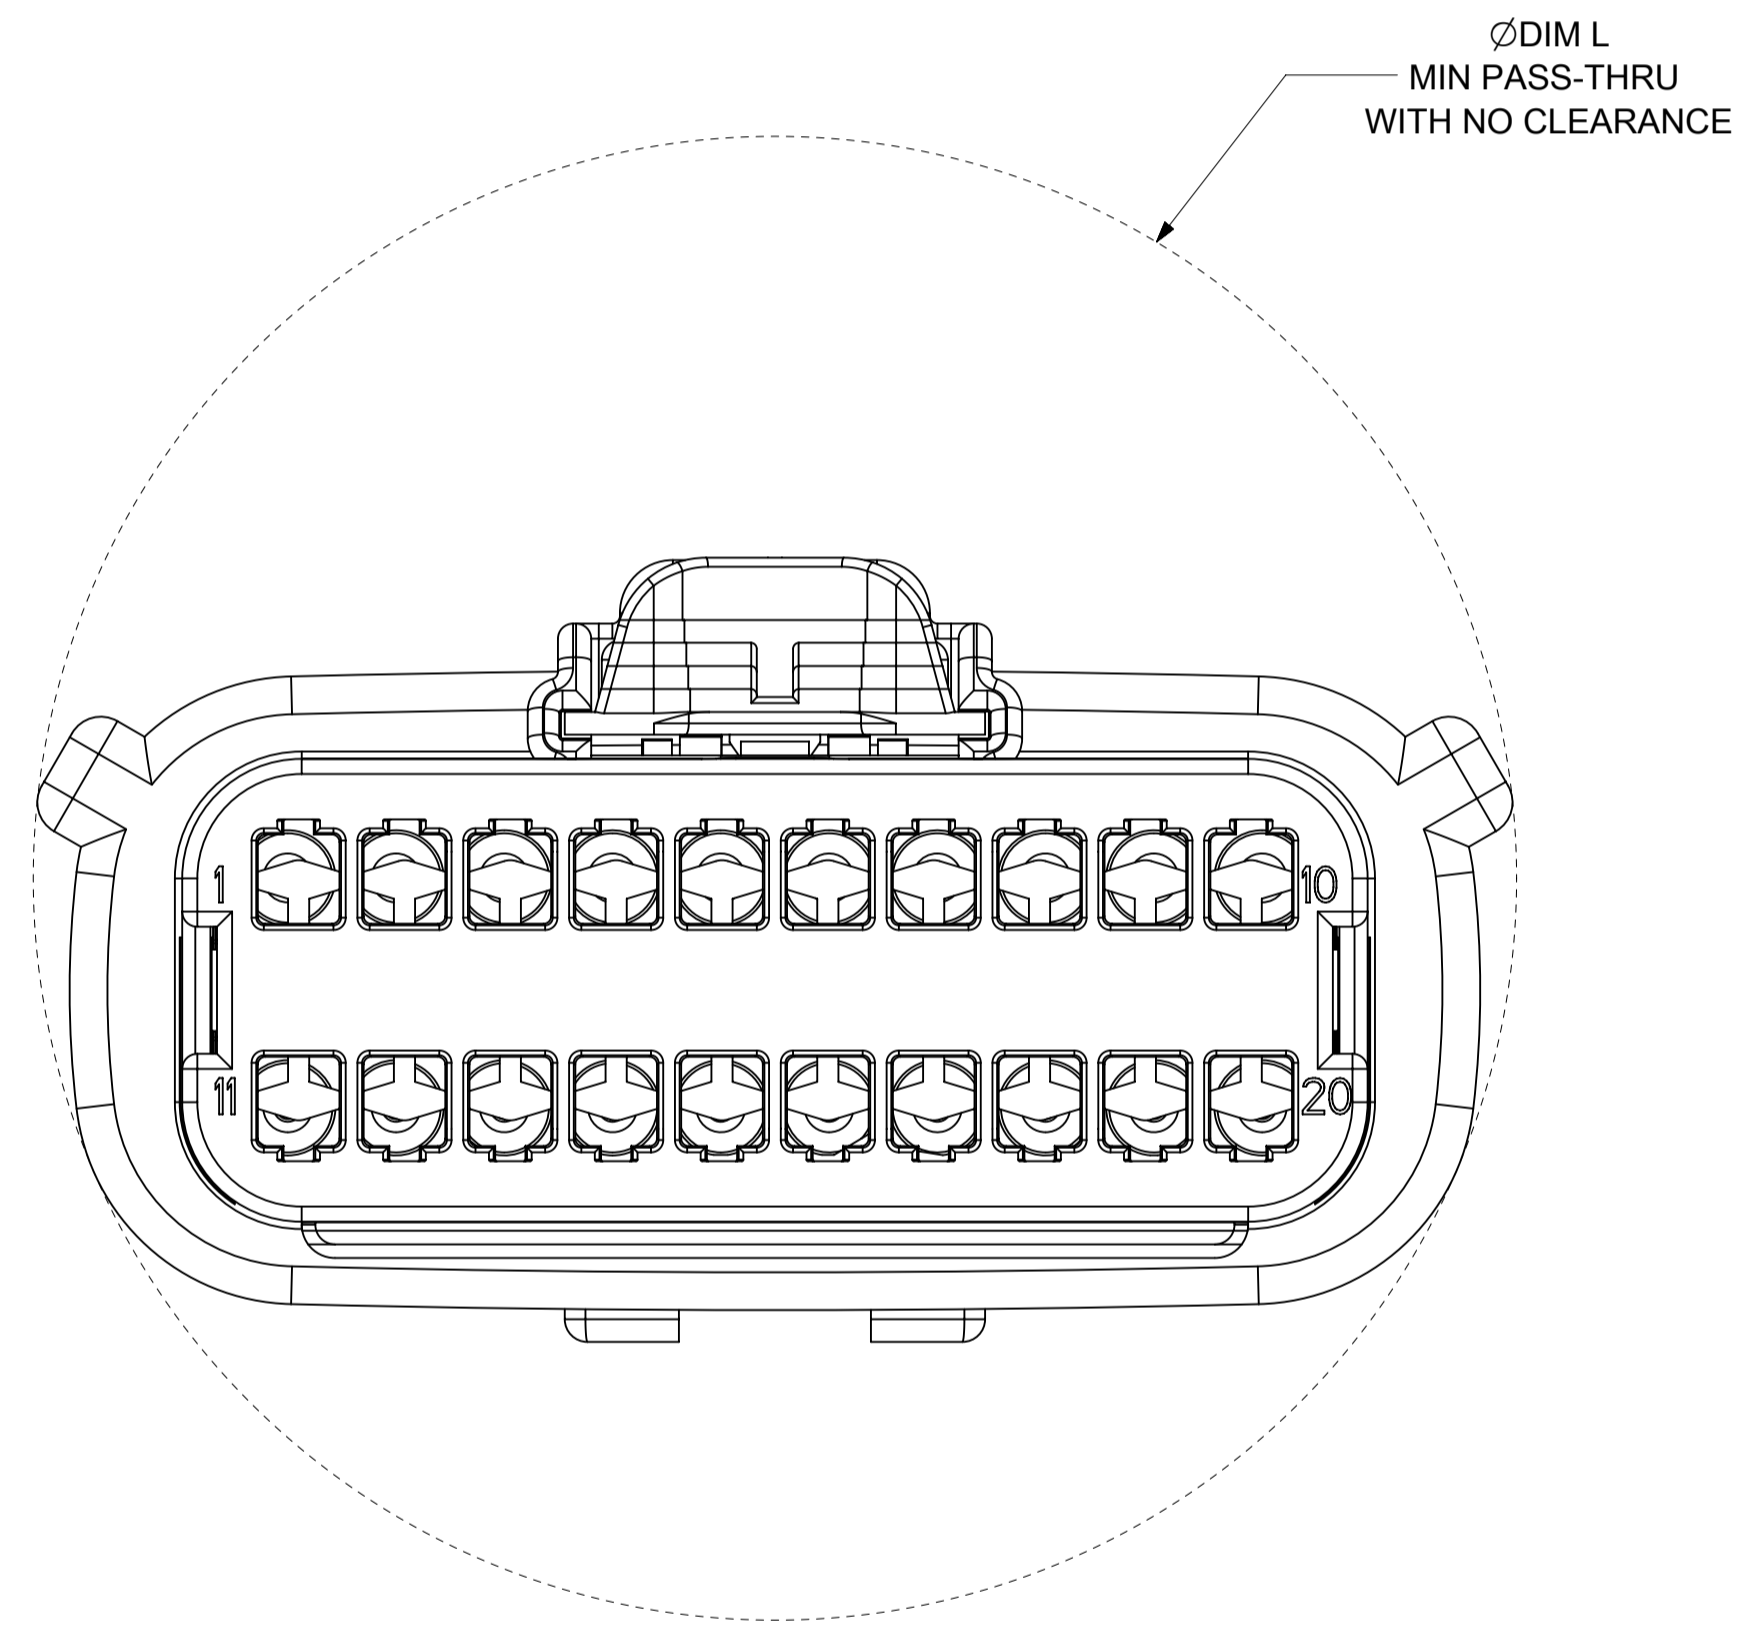

SHEET DESCRIPTION
SYSTEM PACKAGING

CHARTED DIMENSION				
CKT	BLADE CONFIGURATION	RECEPTACLE CONFIGURATION	DIMENSIONS	
			K	L
2X2	STANDARD	W/O CLIPSLOT	72.78	28.00
		W/ CLIPSLOT	72.78	28.50
		LENGTHENED	77.21	28.00
2X3	STANDARD	W/O CLIPSLOT	72.78	28.00
		W/ CLIPSLOT		30.50
	LENGTHENED	W/O CLIPSLOT	74.79	28.00
		W/ CLIPSLOT		30.50
2X4	STANDARD	W/O CLIPSLOT	72.78	29.50
		W/ CLIPSLOT		31.50
2X6	STANDARD	W/O CLIPSLOT	72.79	35.58
		W/ CLIPSLOT		
2X8	STANDARD	W/O CLIPSLOT	72.67	42.25
		W/ CLIPSLOT		
2X10	STANDARD	STANDARD	72.78	49.05

SYMBOLS ▽ = 0 ▽ = 0 ▽ = 0 ▽ = 0 ▽ = 0 ▽ = 0 ▽ = 0 ▽ = 0 ▽ = 0 ▽ = 0	THIS DRAWING CONTAINS INFORMATION THAT IS PROPRIETARY TO MOLEX ELECTRONIC TECHNOLOGIES, LLC AND SHOULD NOT BE USED WITHOUT WRITTEN PERMISSION	DIMENSION UNITS	SCALE	CURRENT REV DESC:						
	mm	4:1	EC NO: 171650 DRWN: PMANJUNATHAC 2018/01/03 CHK'D: MVANSLAMBROU 2018/02/16 APPR: MVANSLAMBROU 2018/02/16							
	GENERAL TOLERANCES (UNLESS SPECIFIED)				INITIAL REVISION:			DOCUMENT NUMBER SD-33482-0001		
	ANGULAR TOL ± 1.0°				DRWN: APROFFITT 2014/04/28 APPR: VKOSHY 2014/05/14			DOC TYPE | DOC PART | REVISION PSD | 001 | E2		
	4 PLACES ±				DRAFT WHERE APPLICABLE MUST REMAIN WITHIN DIMENSIONS			MATERIAL NUMBER 33482		
	3 PLACES ±				THIRD ANGLE PROJECTION 			CUSTOMER GENERAL MARKET		
	2 PLACES ± 0.1				DRAWING A1-SIZE			SHEET NUMBER 6 OF 11		
	1 PLACE ± 0.2				SERIES 33482					
	0 PLACES ±