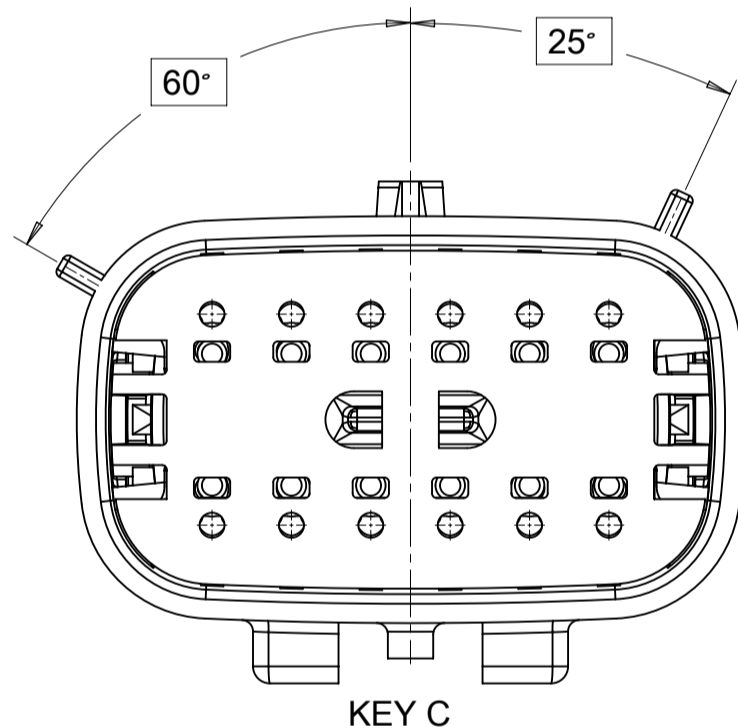

SHEET DESCRIPTION
KEY CONFIGURATIONS CONT.

2X6

KEY A

KEY B

KEY C

KEY D

2X8

KEY A

SHEET DESCRIPTION
BLADE SEALED ASSEMBLY

| DESCRIPTION | DIMENSIONS | | | | |
|----------------|------------|------|-------|-------|-------|
| | A | B | C | D | E |
| 2X2 | 15.54 | 1.75 | 24.40 | 54.45 | 22.23 |
| 2X3 STANDARD | 19.04 | 3.50 | 26.21 | 54.45 | 22.23 |
| 2X3 LENGTHENED | 19.04 | 3.50 | 26.21 | 56.45 | 22.23 |
| 2X4 | 22.54 | 1.75 | 27.21 | 54.45 | 22.23 |
| 2X6 | 29.54 | 1.75 | 32.27 | 54.45 | 22.23 |
| 2X8 | 36.54 | 1.75 | 38.88 | 54.45 | 22.23 |
| 2X10 | 43.64 | 1.75 | 45.65 | 54.45 | 22.05 |