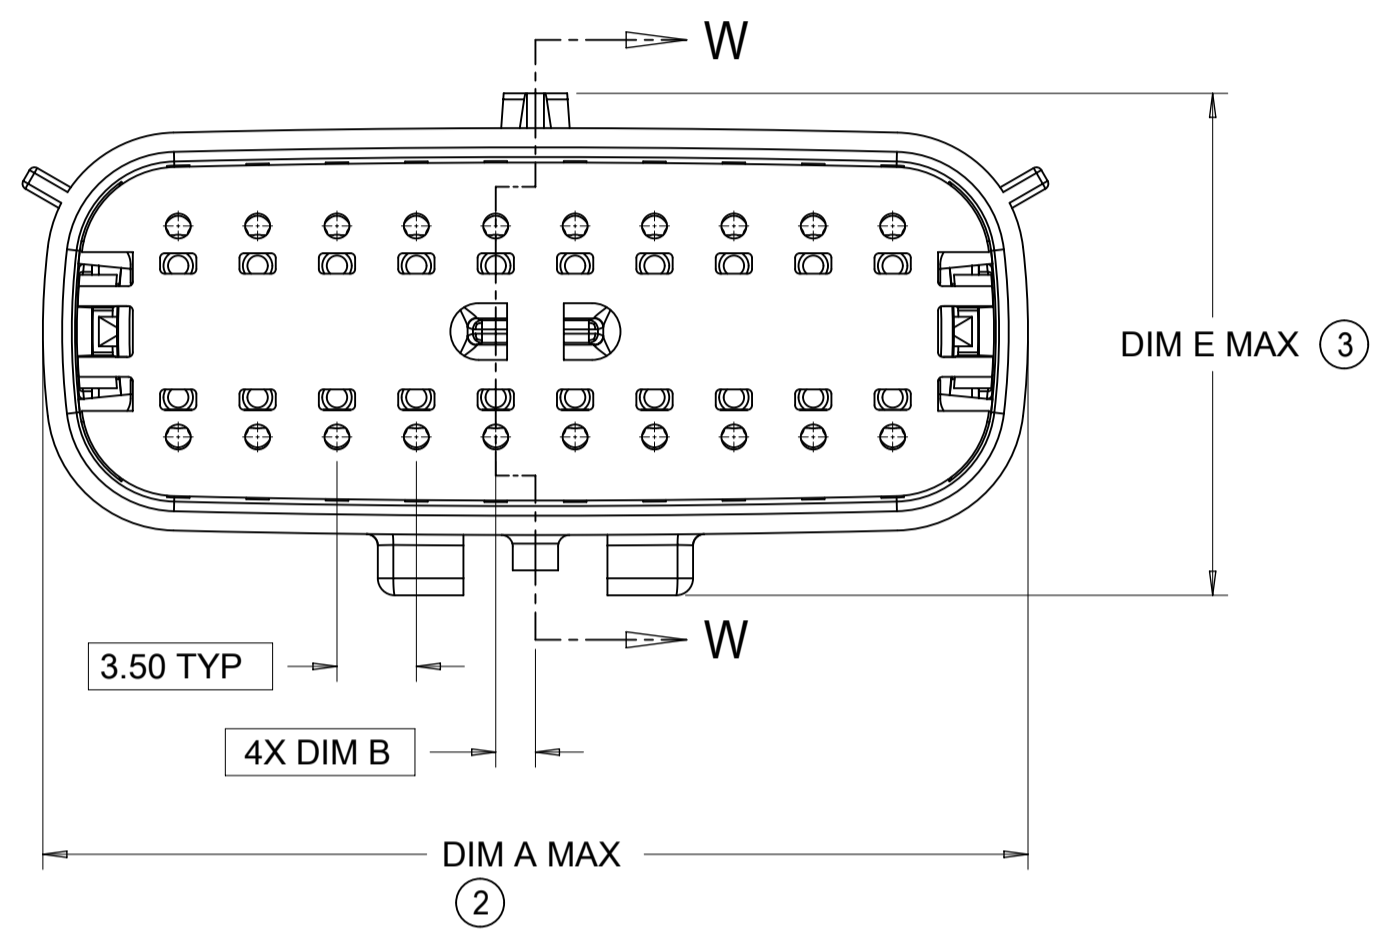

KEY B

KEY C

KEY D

2X10

KEY A

KEY B

KEY C

KEY D

SHEET DESCRIPTION
BLADE SEALED ASSEMBLY

| DESCRIPTION | DIMENSIONS | | | | |
|----------------|------------|------|-------|-------|-------|
| | A | B | C | D | E |
| 2X2 | 15.54 | 1.75 | 24.40 | 54.45 | 22.23 |
| 2X3 STANDARD | 19.04 | 3.50 | 26.21 | 54.45 | 22.23 |
| 2X3 LENGTHENED | 19.04 | 3.50 | 26.21 | 56.45 | 22.23 |
| 2X4 | 22.54 | 1.75 | 27.21 | 54.45 | 22.23 |
| 2X6 | 29.54 | 1.75 | 32.27 | 54.45 | 22.23 |
| 2X8 | 36.54 | 1.75 | 38.88 | 54.45 | 22.23 |
| 2X10 | 43.64 | 1.75 | 45.65 | 54.45 | 22.05 |