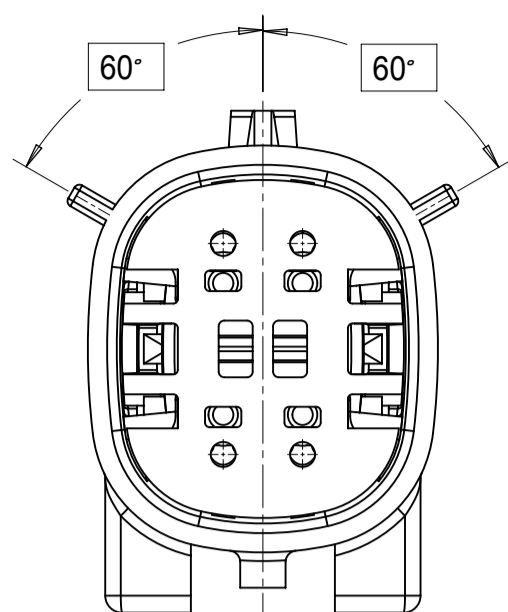

SHEET DESCRIPTION
CONFIGURATIONS

2X2 - STANDARD (STD)

2X2 - UL V0*

2X3 - STANDARD (STD)

2X3 - LENGTHENED

2X4 - STANDARD (STD)

2X6 - STANDARD (STD)

2X8 - STANDARD (STD)

2X10 - STANDARD (STD)

2X10 - UL V0*

UL V0 UNIQUE FEATURE
Partial1
SCALE 10:1

* MINOR GEOMETRY CHANGE THAN STANDARD CONFIGURATION.
SEE NOTE 2a FOR MORE INFORMATION

| | | | | | | | |
|--|---|--------|--------------------------------|---------------|--|-----|-----|
| SYMBOLS = 0 = 0 = 0 = 0 = 0 = 0 = 0 = 0 = 0 = 0 | THIS DRAWING CONTAINS INFORMATION THAT IS PROPRIETARY TO MOLEX ELECTRONIC TECHNOLOGIES, LLC AND SHOULD NOT BE USED WITHOUT WRITTEN PERMISSION | | CURRENT REV DESC: | | MX150 BLADE DUAL ROW SEALED ASSEMBLY MAT SEAL | | |
| | DIMENSION UNITS | SCALE | EC NO: 171650 | | | | |
| | mm | 1.5:1 | DRWN: PMANJUNATHAC 2018/01/03 | | SD-33482-0001 | PSD | 001 |
| | GENERAL TOLERANCES (UNLESS SPECIFIED) | | CHK'D: MVANSLAMBROU 2018/02/16 | | REVISION | E2 | |
| | ANGULAR TOL ± 1.0° | | APPR: MVANSLAMBROU 2018/02/16 | | PRODUCT CUSTOMER DRAWING | | |
| | 4 PLACES ± | | INITIAL REVISION: | | MATERIAL NUMBER | | |
| | 3 PLACES ± | | DRWN: APROFFITT 2014/04/28 | | CUSTOMER | | |
| | 2 PLACES ± 0.1 | | APPR: VKOSHY 2014/05/14 | | GENERAL MARKET | | |
| | 1 PLACE ± 0.2 | | THIRD ANGLE PROJECTION | | SHEET NUMBER | | |
| | 0 PLACES ± | | DRAWING | | 2 OF 11 | | |
| DRAFT WHERE APPLICABLE MUST REMAIN WITHIN DIMENSIONS | | SERIES | | A1-SIZE 33482 | | | |

SHEET DESCRIPTION
KEY CONFIGURATIONS

2X2

KEY A

KEY B

KEY C

KEY D

2X3

KEY A