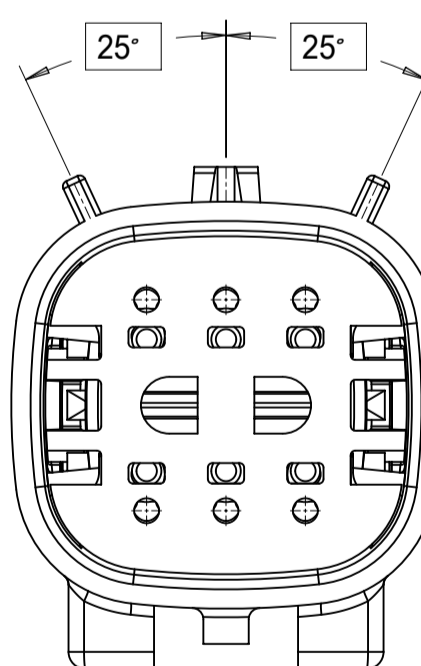

SHEET DESCRIPTION
KEY CONFIGURATIONS

2X2

KEY A

KEY B

KEY C

KEY D

2X3

KEY A

KEY B

KEY C

KEY D

2X4

KEY A

KEY B

KEY C

KEY D

SHEET DESCRIPTION
BLADE SEALED ASSEMBLY

| DESCRIPTION | DIMENSIONS | | | | |
|----------------|------------|------|-------|-------|-------|
| | A | B | C | D | E |
| 2X2 | 15.54 | 1.75 | 24.40 | 54.45 | 22.23 |
| 2X3 STANDARD | 19.04 | 3.50 | 26.21 | 54.45 | 22.23 |
| 2X3 LENGTHENED | 19.04 | 3.50 | 26.21 | 56.45 | 22.23 |
| 2X4 | 22.54 | 1.75 | 27.21 | 54.45 | 22.23 |
| 2X6 | 29.54 | 1.75 | 32.27 | 54.45 | 22.23 |
| 2X8 | 36.54 | 1.75 | 38.88 | 54.45 | 22.23 |
| 2X10 | 43.64 | 1.75 | 45.65 | 54.45 | 22.05 |