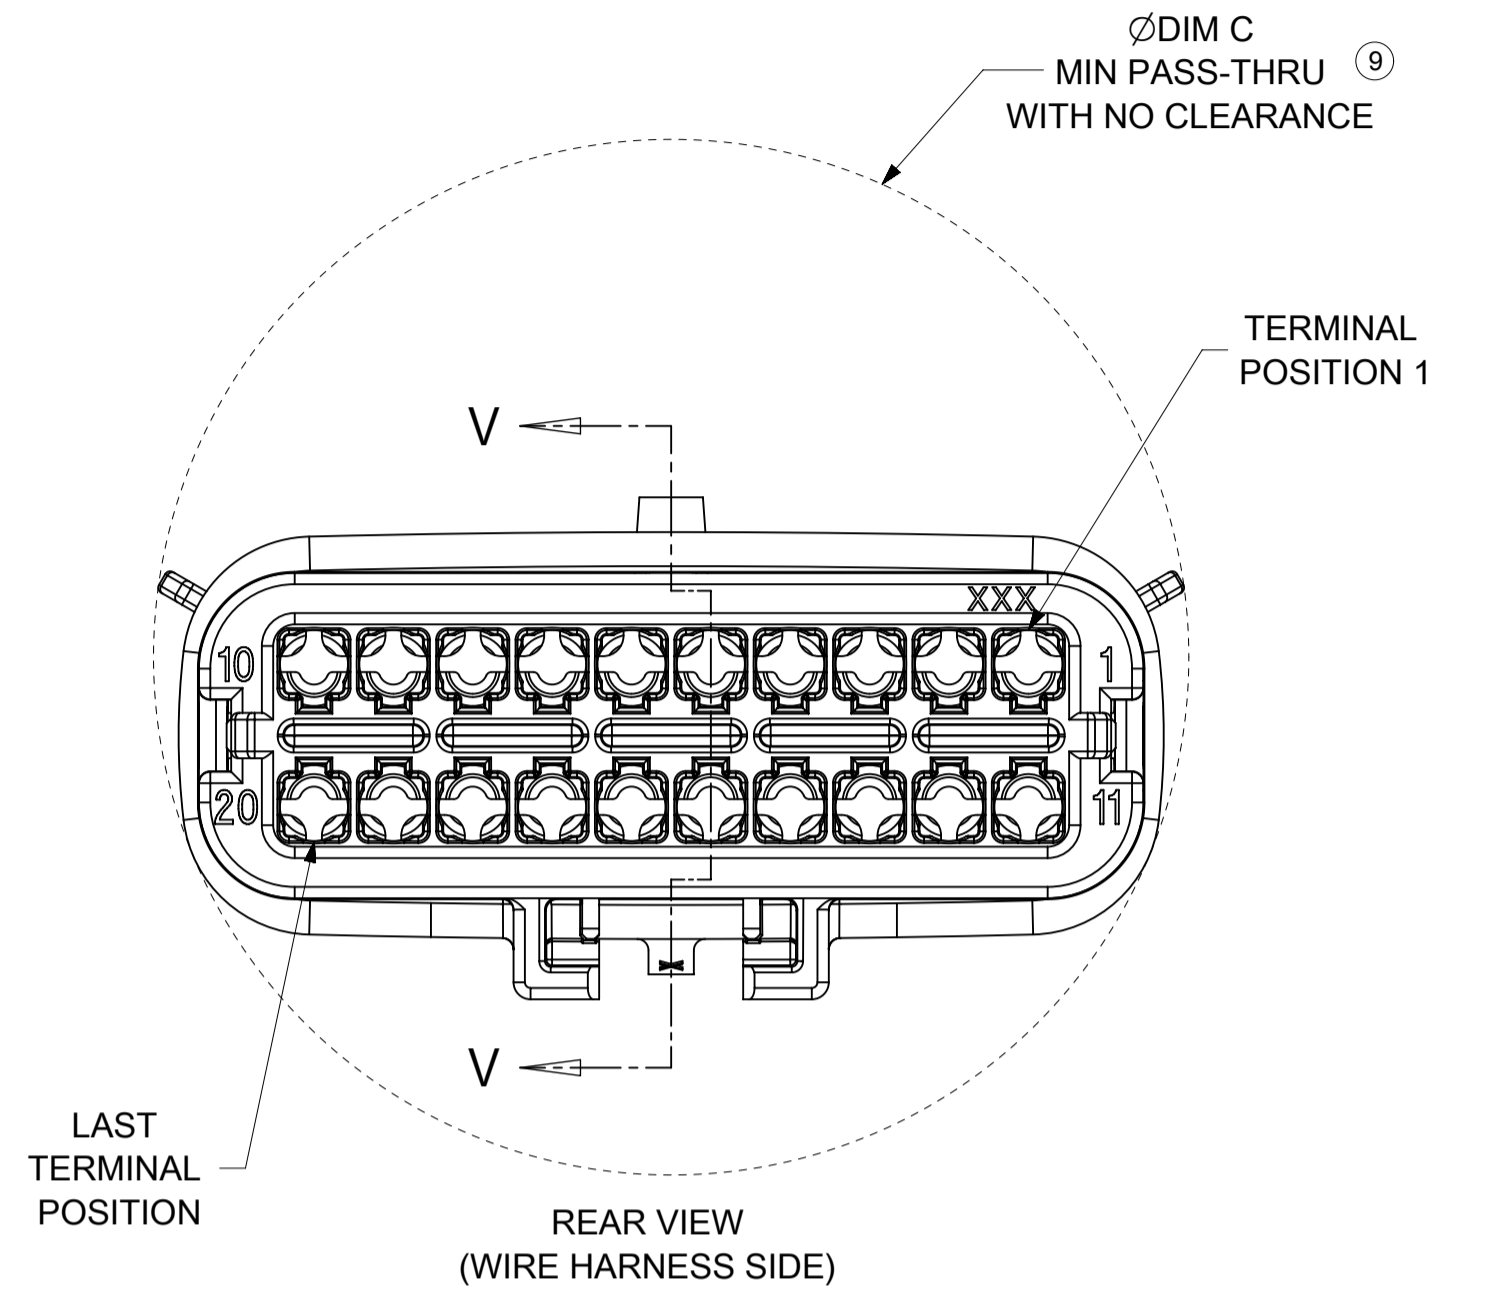

KEY B

KEY C

KEY D

2X10

KEY A

KEY B

KEY C

KEY D

SHEET DESCRIPTION
BLADE SEALED ASSEMBLY

| DESCRIPTION | DIMENSIONS | | | | |
|----------------|------------|------|-------|-------|-------|
| | A | B | C | D | E |
| 2X2 | 15.54 | 1.75 | 24.40 | 54.45 | 22.23 |
| 2X3 STANDARD | 19.04 | 3.50 | 26.21 | 54.45 | 22.23 |
| 2X3 LENGTHENED | 19.04 | 3.50 | 26.21 | 56.45 | 22.23 |
| 2X4 | 22.54 | 1.75 | 27.21 | 54.45 | 22.23 |
| 2X6 | 29.54 | 1.75 | 32.27 | 54.45 | 22.23 |
| 2X8 | 36.54 | 1.75 | 38.88 | 54.45 | 22.23 |
| 2X10 | 43.64 | 1.75 | 45.65 | 54.45 | 22.05 |