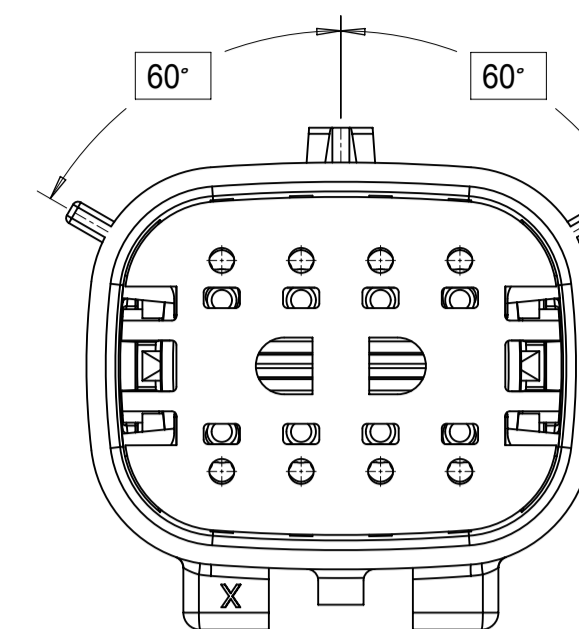

SHEET DESCRIPTION
KEY CONFIGURATIONS

2X2

KEY A

KEY B

KEY C

KEY D

2X3

KEY A

KEY B

KEY C

KEY D

2X4

KEY A

KEY B

KEY C

KEY D

SHEET DESCRIPTION
BLADE SEALED ASSEMBLY

| DESCRIPTION | DIMENSIONS | | | | |
|----------------|------------|------|-------|-------|-------|
| | A | B | C | D | E |
| 2X2 | 15.54 | 1.75 | 24.40 | 54.45 | 22.23 |
| 2X3 STANDARD | 19.04 | 3.50 | 26.21 | 54.45 | 22.23 |
| 2X3 LENGTHENED | 19.04 | 3.50 | 26.21 | 56.45 | 22.23 |
| 2X4 | 22.54 | 1.75 | 27.21 | 54.45 | 22.23 |
| 2X6 | 29.54 | 1.75 | 32.27 | 54.45 | 22.23 |
| 2X8 | 36.54 | 1.75 | 38.88 | 54.45 | 22.23 |
| 2X10 | 43.64 | 1.75 | 45.65 | 54.45 | 22.05 |