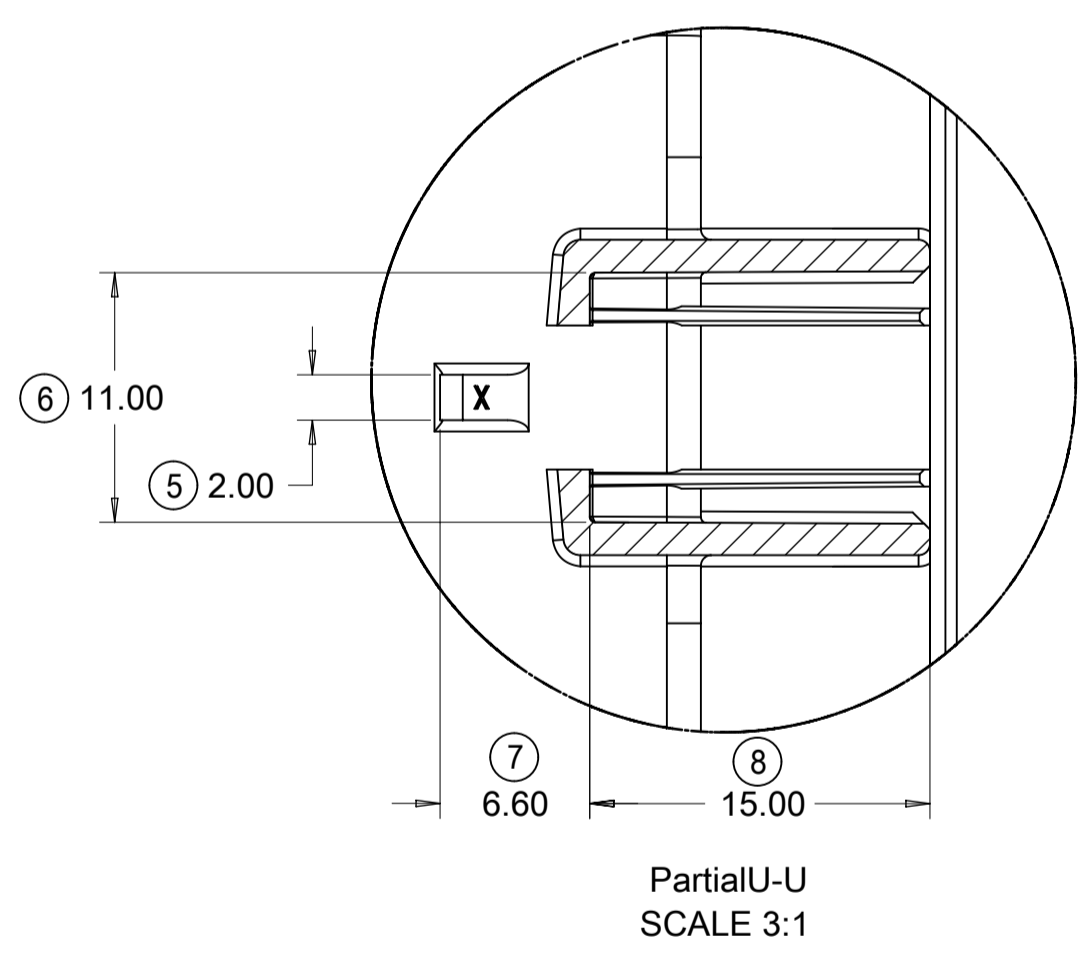

SHEET DESCRIPTION
KEY CONFIGURATIONS CONT.

2X6

KEY A

KEY B

KEY C

KEY D

2X8

KEY A

KEY B

KEY C

KEY D

2X10

KEY A

KEY B

KEY C

KEY D

SHEET DESCRIPTION
BLADE SEALED ASSEMBLY

| DESCRIPTION | DIMENSIONS | | | | |
|----------------|------------|------|-------|-------|-------|
| | A | B | C | D | E |
| 2X2 | 15.54 | 1.75 | 24.40 | 54.45 | 22.23 |
| 2X3 STANDARD | 19.04 | 3.50 | 26.21 | 54.45 | 22.23 |
| 2X3 LENGTHENED | 19.04 | 3.50 | 26.21 | 56.45 | 22.23 |
| 2X4 | 22.54 | 1.75 | 27.21 | 54.45 | 22.23 |
| 2X6 | 29.54 | 1.75 | 32.27 | 54.45 | 22.23 |
| 2X8 | 36.54 | 1.75 | 38.88 | 54.45 | 22.23 |
| 2X10 | 43.64 | 1.75 | 45.65 | 54.45 | 22.05 |