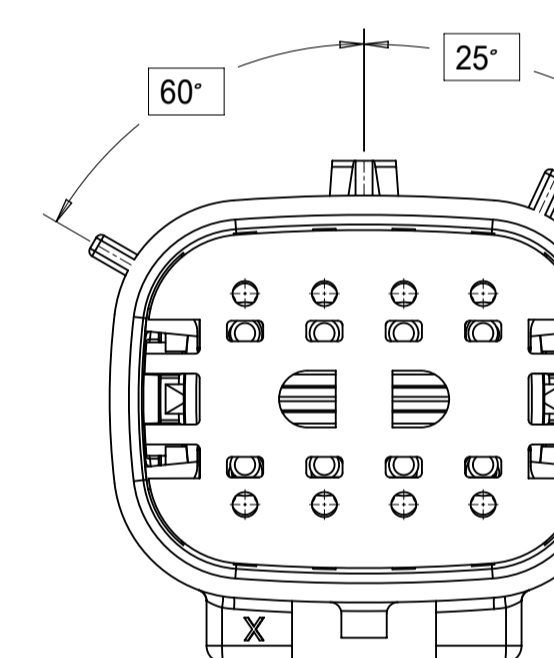

SHEET DESCRIPTION
KEY CONFIGURATIONS

2X2

KEY A

KEY B

KEY C

KEY D

2X3

KEY A

KEY B

KEY C

KEY D

2X4

KEY A

KEY B

KEY C

KEY D

SHEET DESCRIPTION
BLADE SEALED ASSEMBLY

| DESCRIPTION | DIMENSIONS | | | | |
|----------------|------------|------|-------|-------|-------|
| | A | B | C | D | E |
| 2X2 | 15.54 | 1.75 | 24.40 | 54.45 | 22.23 |
| 2X3 STANDARD | 19.04 | 3.50 | 26.21 | 54.45 | 22.23 |
| 2X3 LENGTHENED | 19.04 | 3.50 | 26.21 | 56.45 | 22.23 |
| 2X4 | 22.54 | 1.75 | 27.21 | 54.45 | 22.23 |
| 2X6 | 29.54 | 1.75 | 32.27 | 54.45 | 22.23 |
| 2X8 | 36.54 | 1.75 | 38.88 | 54.45 | 22.23 |
| 2X10 | 43.64 | 1.75 | 45.65 | 54.45 | 22.05 |