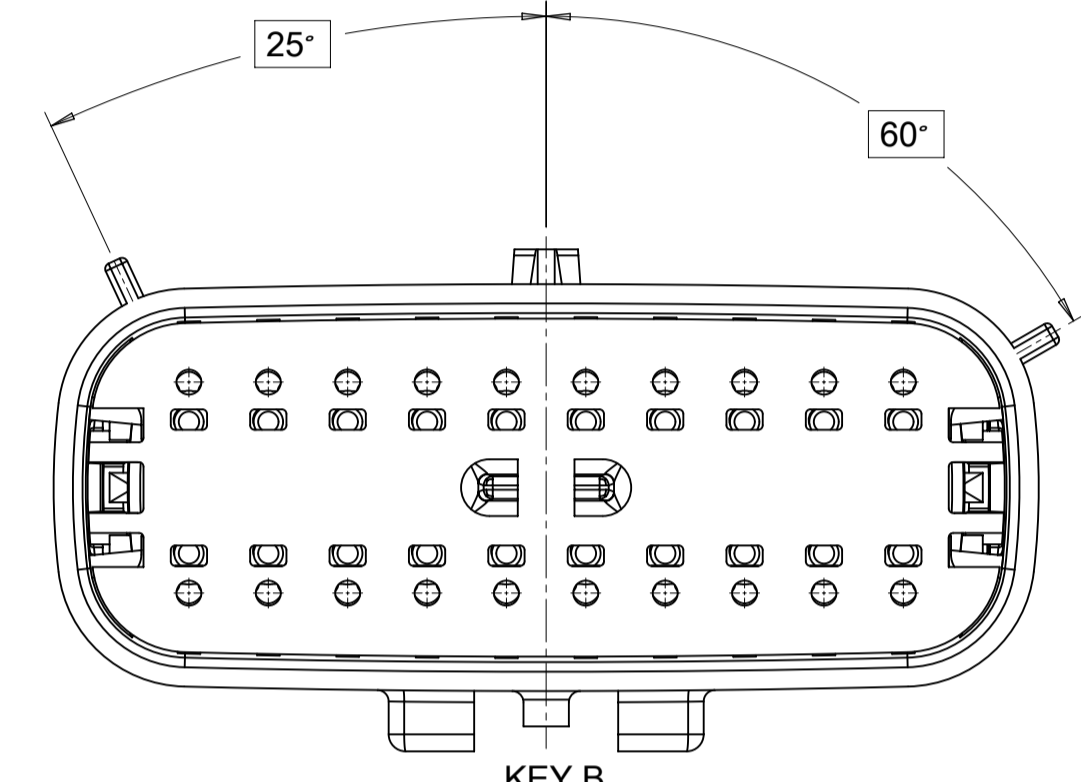

KEY B

KEY C

KEY D

2X10

KEY A

KEY B

KEY C

KEY D

SHEET DESCRIPTION
BLADE SEALED ASSEMBLY

| DESCRIPTION | DIMENSIONS | | | | |
|----------------|------------|------|-------|-------|-------|
| | A | B | C | D | E |
| 2X2 | 15.54 | 1.75 | 24.40 | 54.45 | 22.23 |
| 2X3 STANDARD | 19.04 | 3.50 | 26.21 | 54.45 | 22.23 |
| 2X3 LENGTHENED | 19.04 | 3.50 | 26.21 | 56.45 | 22.23 |
| 2X4 | 22.54 | 1.75 | 27.21 | 54.45 | 22.23 |
| 2X6 | 29.54 | 1.75 | 32.27 | 54.45 | 22.23 |
| 2X8 | 36.54 | 1.75 | 38.88 | 54.45 | 22.23 |
| 2X10 | 43.64 | 1.75 | 45.65 | 54.45 | 22.05 |