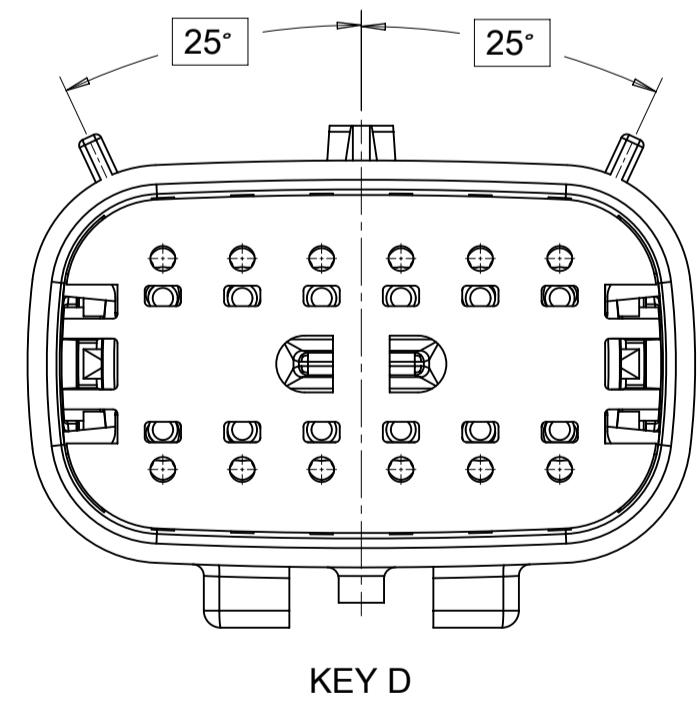

SHEET DESCRIPTION
KEY CONFIGURATIONS CONT.

2X6

KEY A

KEY B

KEY C

KEY D

2X8

KEY A

SHEET DESCRIPTION
BLADE SEALED ASSEMBLY

| DESCRIPTION | DIMENSIONS | | | | |
|----------------|------------|------|-------|-------|-------|
| | A | B | C | D | E |
| 2X2 | 15.54 | 1.75 | 24.40 | 54.45 | 22.23 |
| 2X3 STANDARD | 19.04 | 3.50 | 26.21 | 54.45 | 22.23 |
| 2X3 LENGTHENED | 19.04 | 3.50 | 26.21 | 56.45 | 22.23 |
| 2X4 | 22.54 | 1.75 | 27.21 | 54.45 | 22.23 |
| 2X6 | 29.54 | 1.75 | 32.27 | 54.45 | 22.23 |
| 2X8 | 36.54 | 1.75 | 38.88 | 54.45 | 22.23 |
| 2X10 | 43.64 | 1.75 | 45.65 | 54.45 | 22.05 |