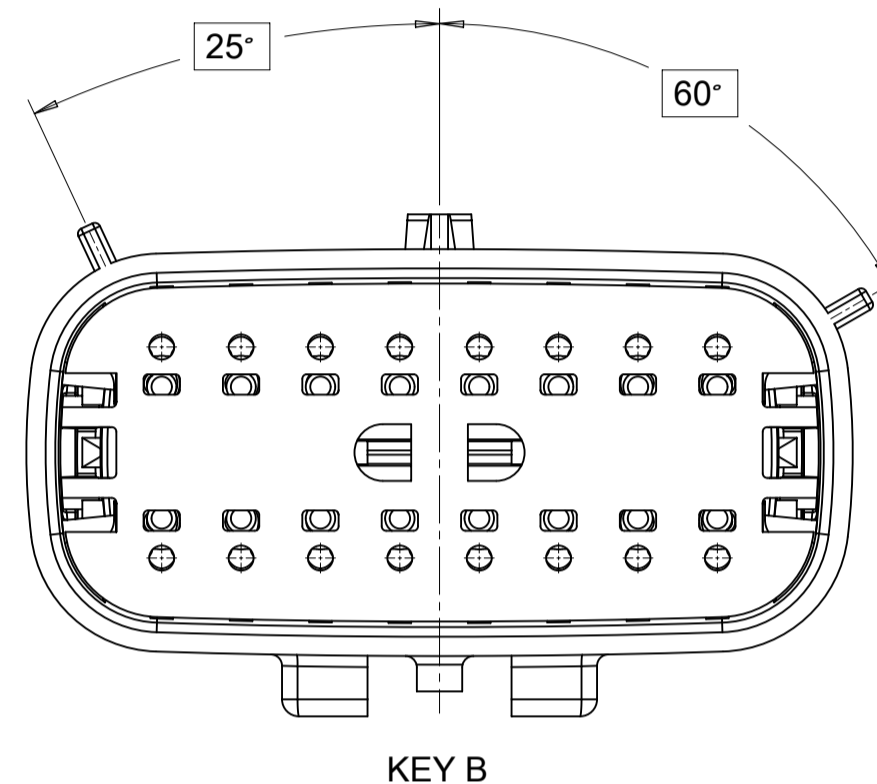

SHEET DESCRIPTION
KEY CONFIGURATIONS CONT.

2X6

KEY A

KEY B

KEY C

KEY D

2X8

KEY A

SHEET DESCRIPTION
BLADE SEALED ASSEMBLY

| DESCRIPTION | DIMENSIONS | | | | |
|----------------|------------|------|-------|-------|-------|
| | A | B | C | D | E |
| 2X2 | 15.54 | 1.75 | 24.40 | 54.45 | 22.23 |
| 2X3 STANDARD | 19.04 | 3.50 | 26.21 | 54.45 | 22.23 |
| 2X3 LENGTHENED | 19.04 | 3.50 | 26.21 | 56.45 | 22.23 |
| 2X4 | 22.54 | 1.75 | 27.21 | 54.45 | 22.23 |
| 2X6 | 29.54 | 1.75 | 32.27 | 54.45 | 22.23 |
| 2X8 | 36.54 | 1.75 | 38.88 | 54.45 | 22.23 |
| 2X10 | 43.64 | 1.75 | 45.65 | 54.45 | 22.05 |