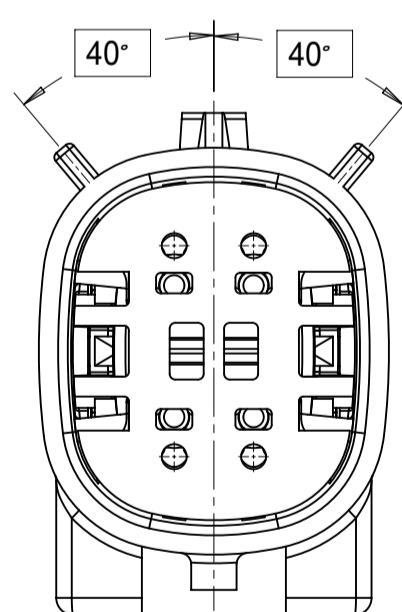

SHEET DESCRIPTION
CONFIGURATIONS

2X2 - STANDARD (STD)

2X2 - UL V0*

2X3 - STANDARD (STD)

2X3 - LENGTHENED

2X4 - STANDARD (STD)

2X6 - STANDARD (STD)

2X8 - STANDARD (STD)

SHEET DESCRIPTION
KEY CONFIGURATIONS

2X2

KEY A

KEY B

KEY C

KEY D

2X3

KEY A

KEY B

KEY C

KEY D

2X4

KEY A

KEY B

KEY C

KEY D

SHEET DESCRIPTION
BLADE SEALED ASSEMBLY

| DESCRIPTION | DIMENSIONS | | | | |
|----------------|------------|------|-------|-------|-------|
| | A | B | C | D | E |
| 2X2 | 15.54 | 1.75 | 24.40 | 54.45 | 22.23 |
| 2X3 STANDARD | 19.04 | 3.50 | 26.21 | 54.45 | 22.23 |
| 2X3 LENGTHENED | 19.04 | 3.50 | 26.21 | 56.45 | 22.23 |
| 2X4 | 22.54 | 1.75 | 27.21 | 54.45 | 22.23 |
| 2X6 | 29.54 | 1.75 | 32.27 | 54.45 | 22.23 |
| 2X8 | 36.54 | 1.75 | 38.88 | 54.45 | 22.23 |
| 2X10 | 43.64 | 1.75 | 45.65 | 54.45 | 22.05 |