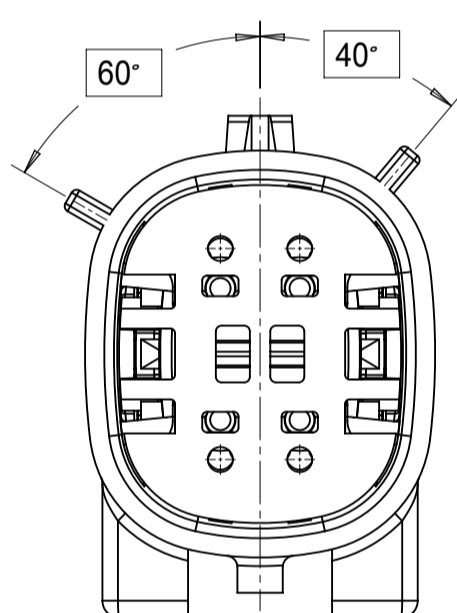

SHEET DESCRIPTION
KEY CONFIGURATIONS

2X2

KEY A

KEY B

KEY C

KEY D

2X3

KEY A

KEY B

KEY C

KEY D

2X4

KEY A

KEY B

KEY C

KEY D

SHEET DESCRIPTION
BLADE SEALED ASSEMBLY

| DESCRIPTION | DIMENSIONS | | | | |
|----------------|------------|------|-------|-------|-------|
| | A | B | C | D | E |
| 2X2 | 15.54 | 1.75 | 24.40 | 54.45 | 22.23 |
| 2X3 STANDARD | 19.04 | 3.50 | 26.21 | 54.45 | 22.23 |
| 2X3 LENGTHENED | 19.04 | 3.50 | 26.21 | 56.45 | 22.23 |
| 2X4 | 22.54 | 1.75 | 27.21 | 54.45 | 22.23 |
| 2X6 | 29.54 | 1.75 | 32.27 | 54.45 | 22.23 |
| 2X8 | 36.54 | 1.75 | 38.88 | 54.45 | 22.23 |
| 2X10 | 43.64 | 1.75 | 45.65 | 54.45 | 22.05 |