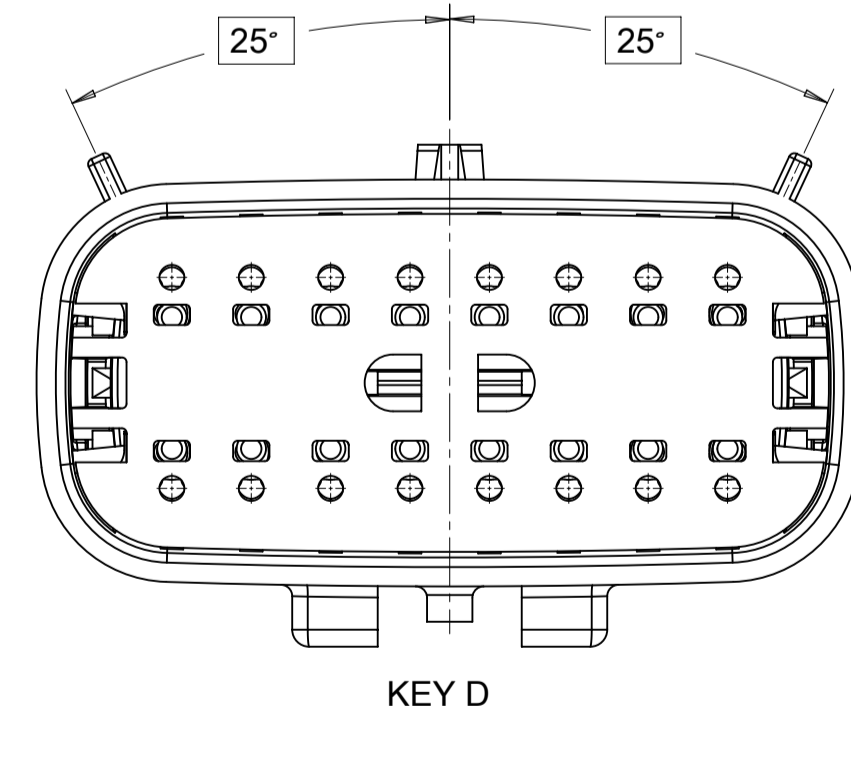

KEY C

KEY D

2X10