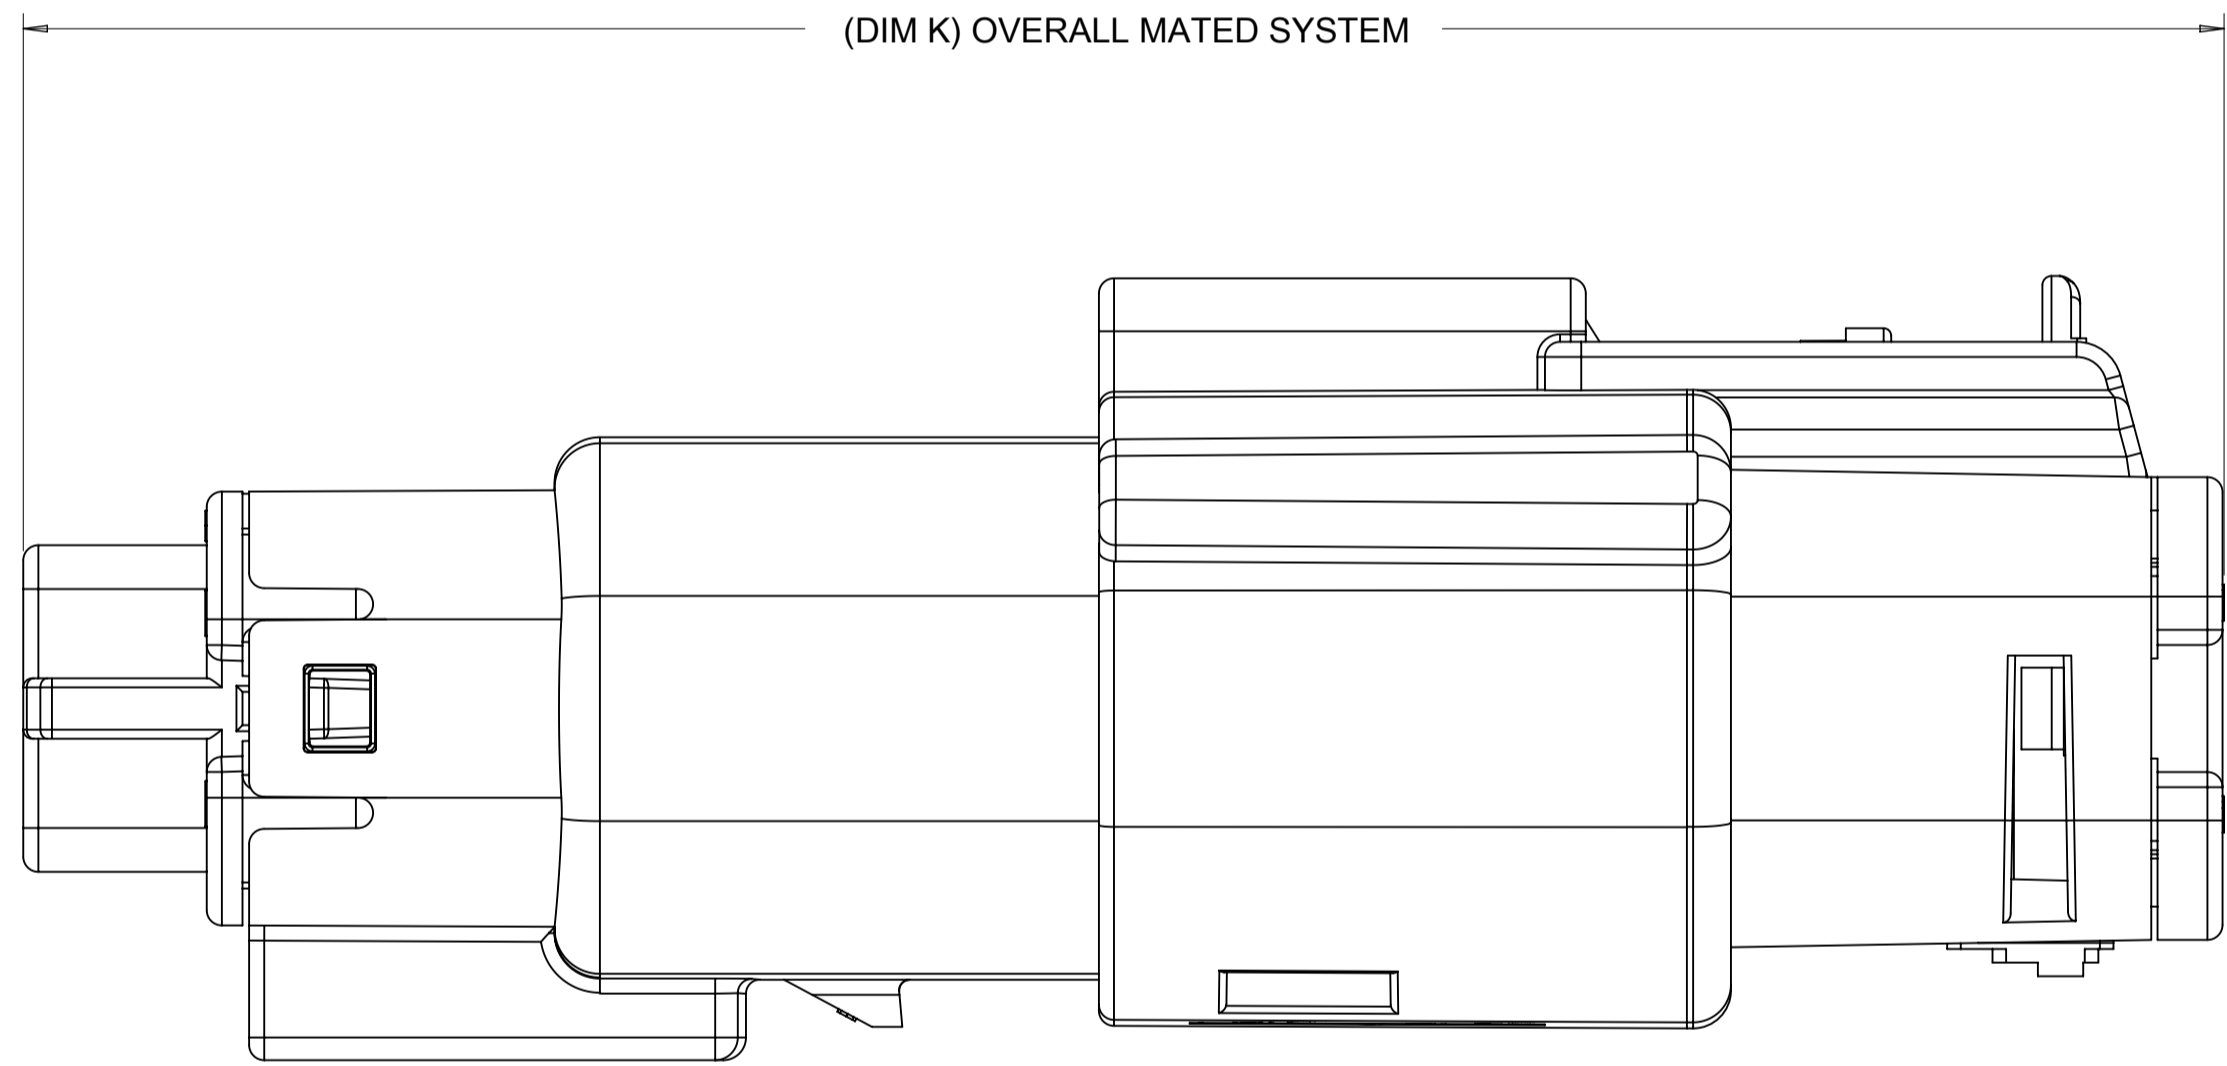

SHEET DESCRIPTION
SYSTEM PACKAGING

CHARTED DIMENSION				
CKT	BLADE CONFIGURATION	RECEPTACLE CONFIGURATION	DIMENSIONS	
			K	L
2X2	STANDARD	W/O CLIPSLOT	72.78	28.00
		W/ CLIPSLOT	72.78	28.50
		LENGTHENED	77.21	28.00
2X3	STANDARD	W/O CLIPSLOT	72.78	28.00
		W/ CLIPSLOT		30.50
	LENGTHENED	W/O CLIPSLOT	74.79	28.00
		W/ CLIPSLOT		30.50
2X4	STANDARD	W/O CLIPSLOT	72.78	29.50
		W/ CLIPSLOT		31.50
2X6	STANDARD	W/O CLIPSLOT	72.79	35.58
		W/ CLIPSLOT		
2X8	STANDARD	W/O CLIPSLOT	72.67	42.25
		W/ CLIPSLOT		
2X10	STANDARD	STANDARD	72.78	49.05

SYMBOLS ▽ = 0 ▽ = 0 ▽ = 0 ▽ = 0 ▽ = 0 ▽ = 0 ▽ = 0 ▽ = 0 ▽ = 0 ▽ = 0	THIS DRAWING CONTAINS INFORMATION THAT IS PROPRIETARY TO MOLEX ELECTRONIC TECHNOLOGIES, LLC AND SHOULD NOT BE USED WITHOUT WRITTEN PERMISSION	DIMENSION UNITS	SCALE	CURRENT REV DESC:						
	mm	4:1	EC NO: 171650 DRWN: PMANJUNATHAC 2018/01/03 CHK'D: MVANSLAMBROU 2018/02/16 APPR: MVANSLAMBROU 2018/02/16							
	GENERAL TOLERANCES (UNLESS SPECIFIED)				INITIAL REVISION:			DOCUMENT NUMBER SD-33482-0001		
	ANGULAR TOL ± 1.0°				DRWN: APROFFITT 2014/04/28 APPR: VKOSHY 2014/05/14			DOC TYPE | DOC PART | REVISION PSD | 001 | E2		
	4 PLACES ±				DRAFT WHERE APPLICABLE MUST REMAIN WITHIN DIMENSIONS			MATERIAL NUMBER 33482		
	3 PLACES ±				THIRD ANGLE PROJECTION 			CUSTOMER GENERAL MARKET		
	2 PLACES ± 0.1				DRAWING A1-SIZE			SHEET NUMBER 6 OF 11		
	1 PLACE ± 0.2				SERIES 33482					
	0 PLACES ±