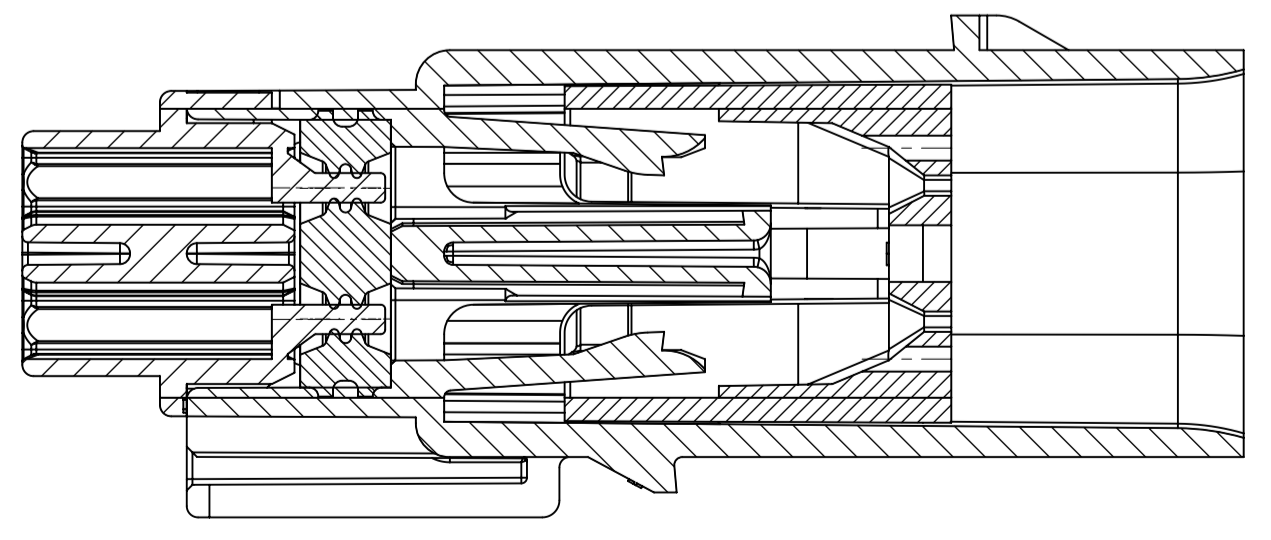

KEY B

KEY C

KEY D

2X10

KEY A

KEY B

KEY C

KEY D

SHEET DESCRIPTION
BLADE SEALED ASSEMBLY

| DESCRIPTION | DIMENSIONS | | | | |
|----------------|------------|------|-------|-------|-------|
| | A | B | C | D | E |
| 2X2 | 15.54 | 1.75 | 24.40 | 54.45 | 22.23 |
| 2X3 STANDARD | 19.04 | 3.50 | 26.21 | 54.45 | 22.23 |
| 2X3 LENGTHENED | 19.04 | 3.50 | 26.21 | 56.45 | 22.23 |
| 2X4 | 22.54 | 1.75 | 27.21 | 54.45 | 22.23 |
| 2X6 | 29.54 | 1.75 | 32.27 | 54.45 | 22.23 |
| 2X8 | 36.54 | 1.75 | 38.88 | 54.45 | 22.23 |
| 2X10 | 43.64 | 1.75 | 45.65 | 54.45 | 22.05 |