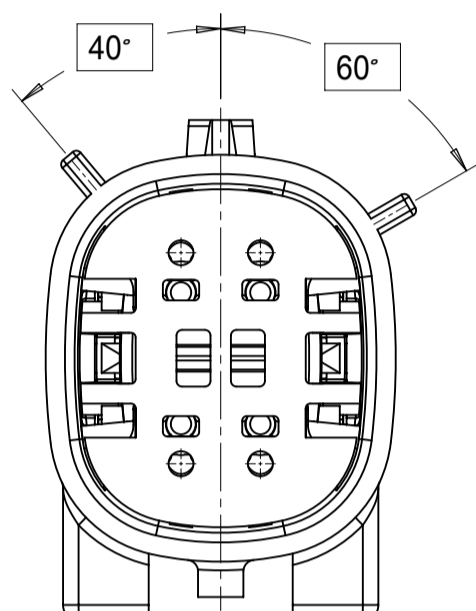

SHEET DESCRIPTION
CONFIGURATIONS

2X2 - STANDARD (STD)

2X2 - UL V0*

2X3 - STANDARD (STD)

2X3 - LENGTHENED

2X4 - STANDARD (STD)

2X6 - STANDARD (STD)

2X8 - STANDARD (STD)

2X10 - STANDARD (STD)

2X10 - UL V0*

UL V0 UNIQUE FEATURE
Partial1
SCALE 10:1

* MINOR GEOMETRY CHANGE THAN STANDARD CONFIGURATION.
SEE NOTE 2a FOR MORE INFORMATION

| | | | | | | | |
|--|---|--------|--------------------------------|---------------|--|-----|-----|
| SYMBOLS = 0 = 0 = 0 = 0 = 0 = 0 = 0 = 0 = 0 = 0 | THIS DRAWING CONTAINS INFORMATION THAT IS PROPRIETARY TO MOLEX ELECTRONIC TECHNOLOGIES, LLC AND SHOULD NOT BE USED WITHOUT WRITTEN PERMISSION | | CURRENT REV DESC: | | MX150 BLADE DUAL ROW SEALED ASSEMBLY MAT SEAL | | |
| | DIMENSION UNITS | SCALE | EC NO: 171650 | | | | |
| | mm | 1.5:1 | DRWN: PMANJUNATHAC 2018/01/03 | | SD-33482-0001 | PSD | 001 |
| | GENERAL TOLERANCES (UNLESS SPECIFIED) | | CHK'D: MVANSLAMBROU 2018/02/16 | | REVISION | E2 | |
| | ANGULAR TOL ± 1.0° | | APPR: MVANSLAMBROU 2018/02/16 | | PRODUCT CUSTOMER DRAWING | | |
| | 4 PLACES ± | | INITIAL REVISION: | | MATERIAL NUMBER | | |
| | 3 PLACES ± | | DRWN: APROFFITT 2014/04/28 | | CUSTOMER | | |
| | 2 PLACES ± 0.1 | | APPR: VKOSHY 2014/05/14 | | GENERAL MARKET | | |
| | 1 PLACE ± 0.2 | | THIRD ANGLE PROJECTION | | SHEET NUMBER | | |
| | 0 PLACES ± | | DRAWING | | 2 OF 11 | | |
| DRAFT WHERE APPLICABLE MUST REMAIN WITHIN DIMENSIONS | | SERIES | | A1-SIZE 33482 | | | |

SHEET DESCRIPTION
KEY CONFIGURATIONS

2X2

KEY A

KEY B

KEY C

KEY D

2X3

KEY A