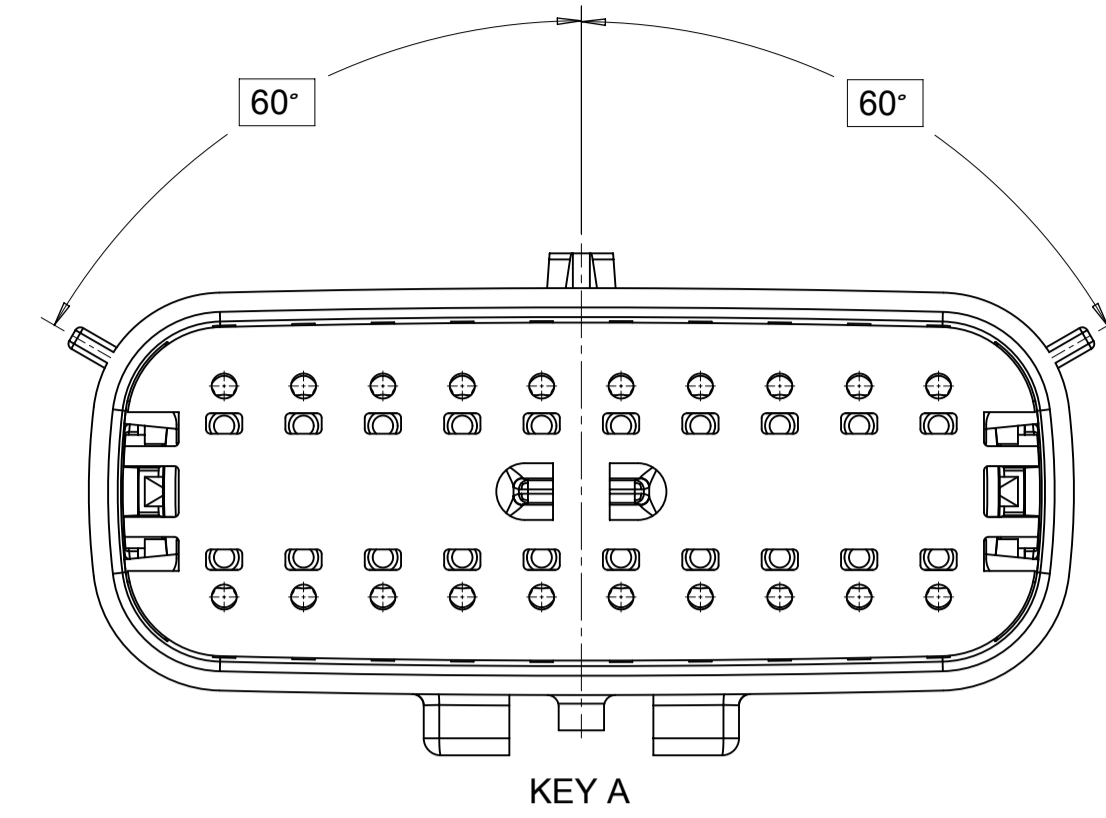

KEY B

KEY C

KEY D

2X10

KEY A

KEY B

KEY C

KEY D

SHEET DESCRIPTION
BLADE SEALED ASSEMBLY

| DESCRIPTION | DIMENSIONS | | | | |
|----------------|------------|------|-------|-------|-------|
| | A | B | C | D | E |
| 2X2 | 15.54 | 1.75 | 24.40 | 54.45 | 22.23 |
| 2X3 STANDARD | 19.04 | 3.50 | 26.21 | 54.45 | 22.23 |
| 2X3 LENGTHENED | 19.04 | 3.50 | 26.21 | 56.45 | 22.23 |
| 2X4 | 22.54 | 1.75 | 27.21 | 54.45 | 22.23 |
| 2X6 | 29.54 | 1.75 | 32.27 | 54.45 | 22.23 |
| 2X8 | 36.54 | 1.75 | 38.88 | 54.45 | 22.23 |
| 2X10 | 43.64 | 1.75 | 45.65 | 54.45 | 22.05 |