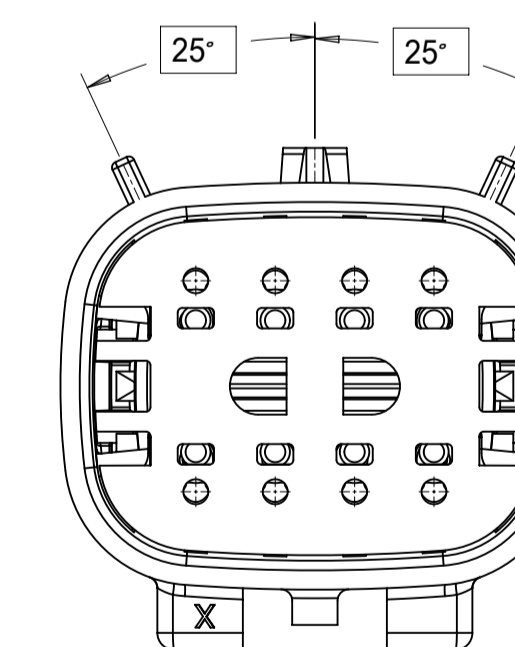

SHEET DESCRIPTION
KEY CONFIGURATIONS

2X2

KEY A

KEY B

KEY C

KEY D

2X3

KEY A

KEY B

KEY C

KEY D

2X4

KEY A

KEY B

KEY C

KEY D

SHEET DESCRIPTION
BLADE SEALED ASSEMBLY

| DESCRIPTION | DIMENSIONS | | | | |
|----------------|------------|------|-------|-------|-------|
| | A | B | C | D | E |
| 2X2 | 15.54 | 1.75 | 24.40 | 54.45 | 22.23 |
| 2X3 STANDARD | 19.04 | 3.50 | 26.21 | 54.45 | 22.23 |
| 2X3 LENGTHENED | 19.04 | 3.50 | 26.21 | 56.45 | 22.23 |
| 2X4 | 22.54 | 1.75 | 27.21 | 54.45 | 22.23 |
| 2X6 | 29.54 | 1.75 | 32.27 | 54.45 | 22.23 |
| 2X8 | 36.54 | 1.75 | 38.88 | 54.45 | 22.23 |
| 2X10 | 43.64 | 1.75 | 45.65 | 54.45 | 22.05 |