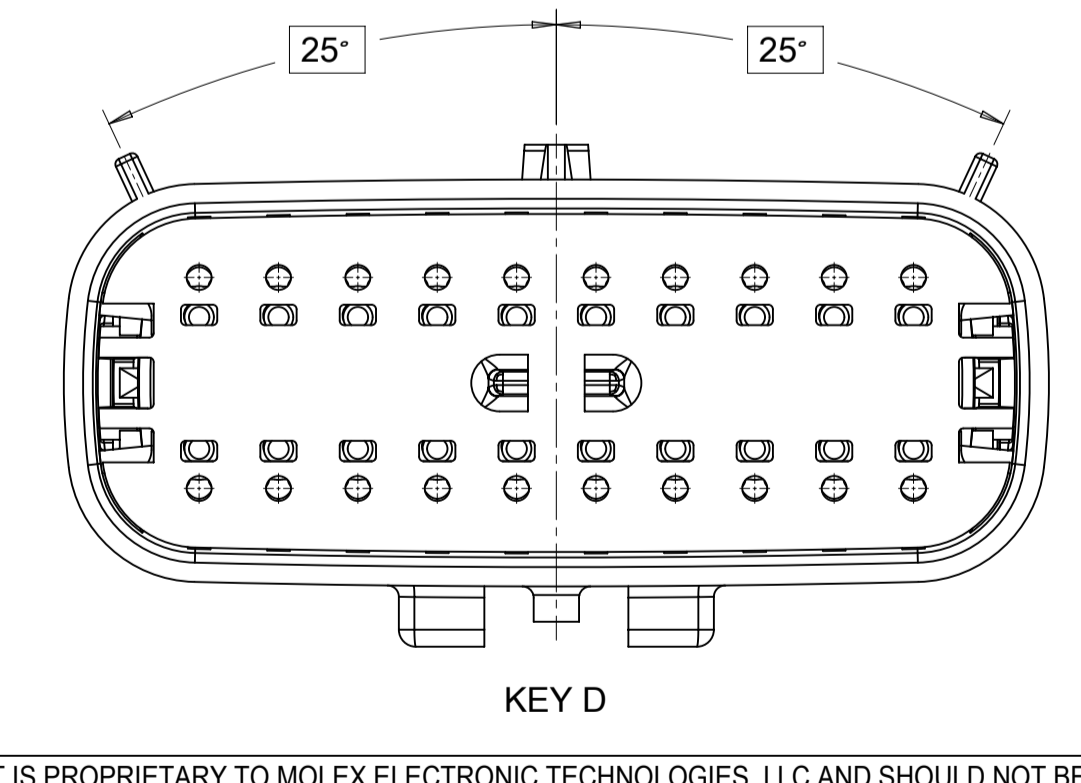

KEY B

KEY C

KEY D

2X10

KEY A

KEY B

KEY C

KEY D

SHEET DESCRIPTION
BLADE SEALED ASSEMBLY

| DESCRIPTION | DIMENSIONS | | | | |
|----------------|------------|------|-------|-------|-------|
| | A | B | C | D | E |
| 2X2 | 15.54 | 1.75 | 24.40 | 54.45 | 22.23 |
| 2X3 STANDARD | 19.04 | 3.50 | 26.21 | 54.45 | 22.23 |
| 2X3 LENGTHENED | 19.04 | 3.50 | 26.21 | 56.45 | 22.23 |
| 2X4 | 22.54 | 1.75 | 27.21 | 54.45 | 22.23 |
| 2X6 | 29.54 | 1.75 | 32.27 | 54.45 | 22.23 |
| 2X8 | 36.54 | 1.75 | 38.88 | 54.45 | 22.23 |
| 2X10 | 43.64 | 1.75 | 45.65 | 54.45 | 22.05 |