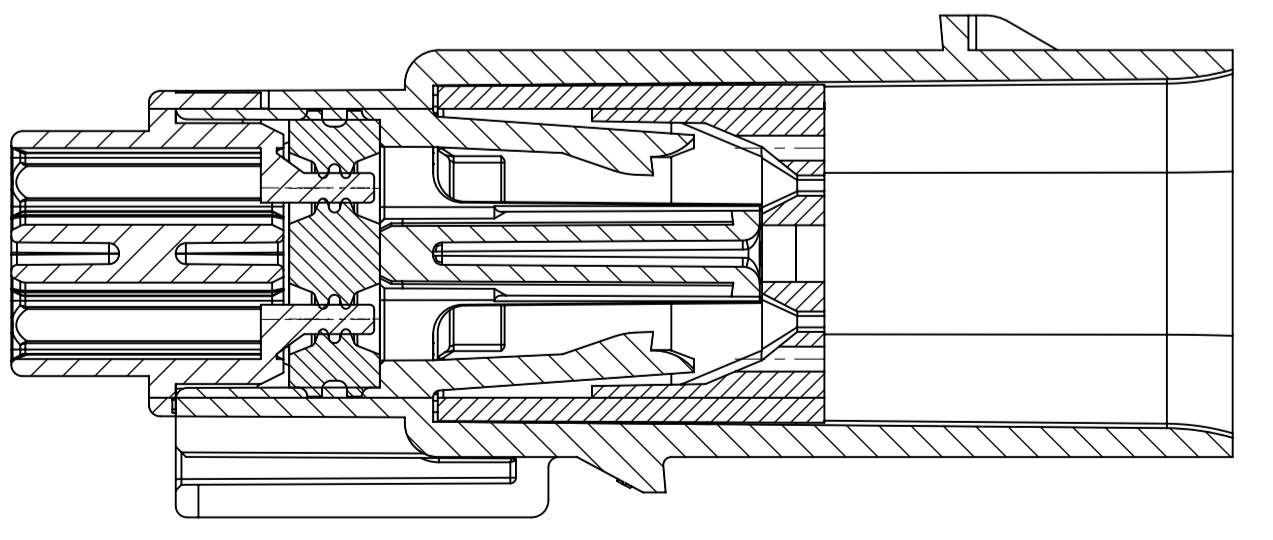

PRIMARY LOCK REINFORCEMENT (PLR) SHOWN IN FINAL-LOCK POSITION

SECTION V-V

SYMBOLS THIS DRAWING CONTAINS INFORMATION THAT IS PROPRIETARY TO MOLEX ELECTRONIC TECHNOLOGIES, LLC AND SHOULD NOT BE USED WITHOUT WRITTEN PERMISSION DIMENSION UNITS: mm SCALE: 3:1 GENERAL TOLERANCES (UNLESS SPECIFIED): ANGULAR TOL: ± 1.0° 4 PLACES: ± 3 PLACES: ± 2 PLACES: ± 0.1 1 PLACE: ± 0.2 0 PLACES: ± DRAFT WHERE APPLICABLE MUST REMAIN WITHIN DIMENSIONS	CURRENT REV DESC:		 MX150 BLADE DUAL ROW SEALED ASSEMBLY MAT SEAL PRODUCT CUSTOMER DRAWING	
	EC NO: 171650 DRWN: PMANJUNATHAC 2018/01/03 CHK'D: MVANSLAMBROU 2018/02/16 APPR: MVANSLAMBROU 2018/02/16			DOCUMENT NUMBER: SD-33482-0001 DOC TYPE: PSD DOC PART: 001 REVISION: E2
	INITIAL REVISION: DRWN: APROFFITT 2014/04/28 APPR: VKOSHY 2014/05/14			MATERIAL NUMBER: 33482 CUSTOMER: GENERAL MARKET
	THIRD ANGLE PROJECTION	DRAWING: A1-SIZE SERIES: 33482		SHEET NUMBER: 5 OF 11