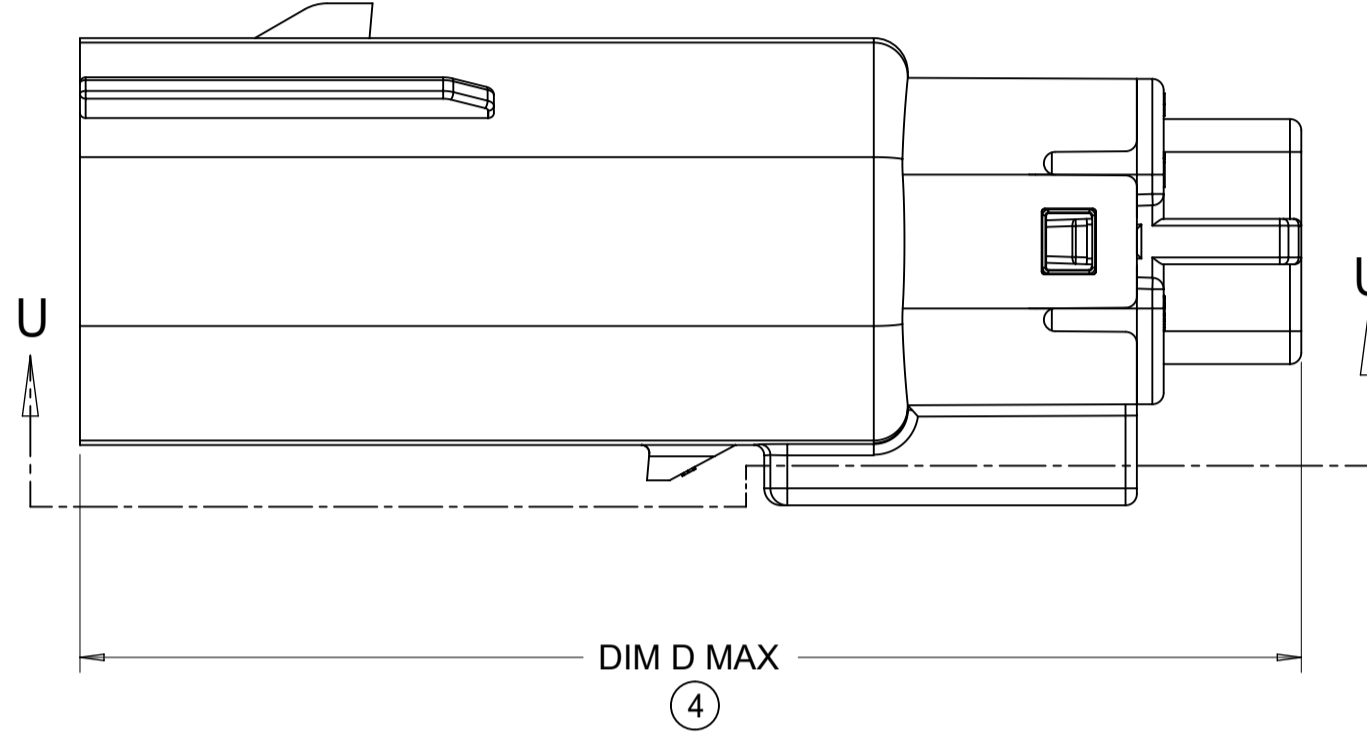

KEY B

KEY C

KEY D

2X10

KEY A

KEY B

KEY C

KEY D

SHEET DESCRIPTION
BLADE SEALED ASSEMBLY

| DESCRIPTION | DIMENSIONS | | | | |
|----------------|------------|------|-------|-------|-------|
| | A | B | C | D | E |
| 2X2 | 15.54 | 1.75 | 24.40 | 54.45 | 22.23 |
| 2X3 STANDARD | 19.04 | 3.50 | 26.21 | 54.45 | 22.23 |
| 2X3 LENGTHENED | 19.04 | 3.50 | 26.21 | 56.45 | 22.23 |
| 2X4 | 22.54 | 1.75 | 27.21 | 54.45 | 22.23 |
| 2X6 | 29.54 | 1.75 | 32.27 | 54.45 | 22.23 |
| 2X8 | 36.54 | 1.75 | 38.88 | 54.45 | 22.23 |
| 2X10 | 43.64 | 1.75 | 45.65 | 54.45 | 22.05 |