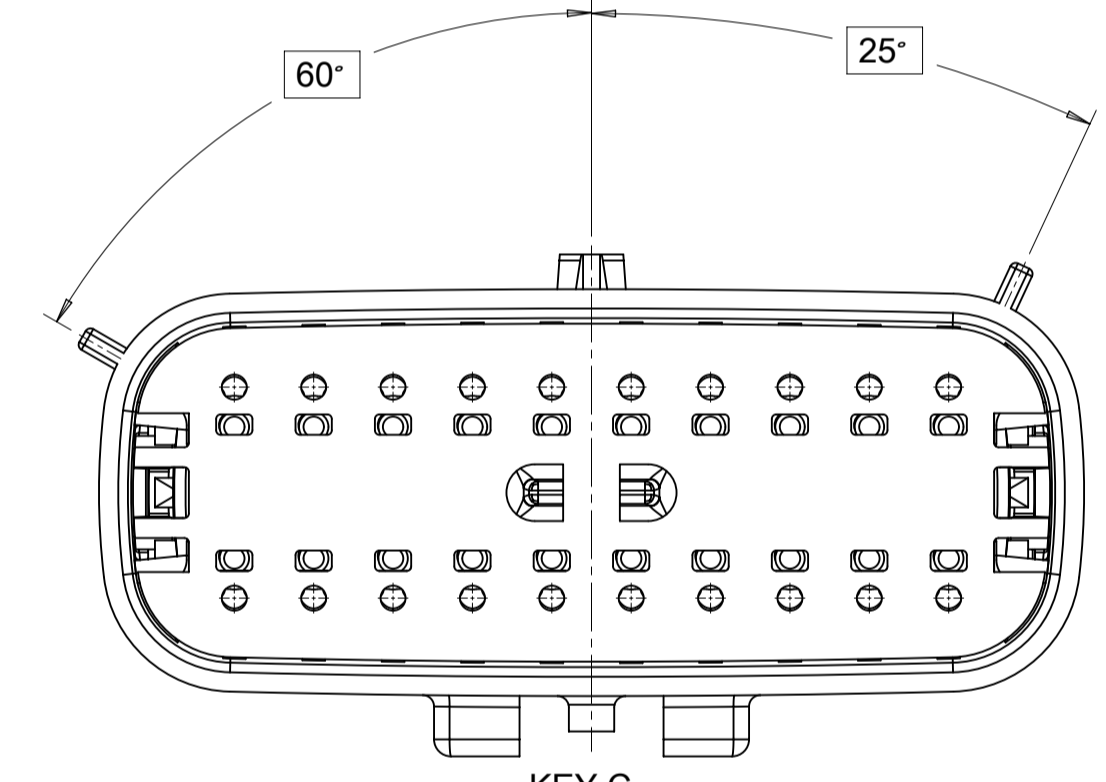

KEY B

KEY C

KEY D

2X10

KEY A

KEY B

KEY C

KEY D

SHEET DESCRIPTION
BLADE SEALED ASSEMBLY

| DESCRIPTION | DIMENSIONS | | | | |
|----------------|------------|------|-------|-------|-------|
| | A | B | C | D | E |
| 2X2 | 15.54 | 1.75 | 24.40 | 54.45 | 22.23 |
| 2X3 STANDARD | 19.04 | 3.50 | 26.21 | 54.45 | 22.23 |
| 2X3 LENGTHENED | 19.04 | 3.50 | 26.21 | 56.45 | 22.23 |
| 2X4 | 22.54 | 1.75 | 27.21 | 54.45 | 22.23 |
| 2X6 | 29.54 | 1.75 | 32.27 | 54.45 | 22.23 |
| 2X8 | 36.54 | 1.75 | 38.88 | 54.45 | 22.23 |
| 2X10 | 43.64 | 1.75 | 45.65 | 54.45 | 22.05 |