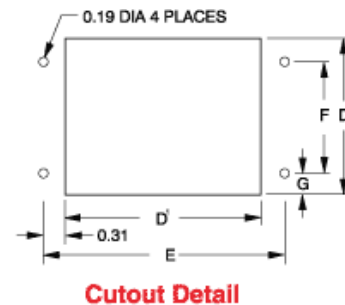

Filtered Fan Boxes

Part No.	Free Flow Air Delivery (CFM)		Running			Fan Housing		
	Volts	RPM Nominal	Amps	Watts	H	W	D	
XF4115	105	115	3000	0.18	15	5.63	5.63	2.38
XF4230	105	230	3000	0.09	15	5.63	5.63	2.38
XF6115	220	115	3300	0.29	33	7.13	7.13	3.00
XF6230	220	230	3300	0.15	33	7.13	7.13	3.00
XF10115	560	115	1600	0.87	60	11.13	11.13	4.56
XF10230	560	230	1600	0.45	60	11.13	11.13	4.56

¹ Dimension for mounting and cabinet cutout. Secure sheet metal with #10 hardware.

Exhaust Grill and Filters

Part No.	H	W
XFG4	6.13	7.38
XFG6	7.63	8.88
XFG10	11.63	13.00

¹ Dimension for mounting and cabinet cutout. Secure sheet metal with #10 hardware.

Replacement Filters

Part No.	Pkg. Qty.
XFF4	3
XFF6	3
XFF10	3

Data subject to change without notice