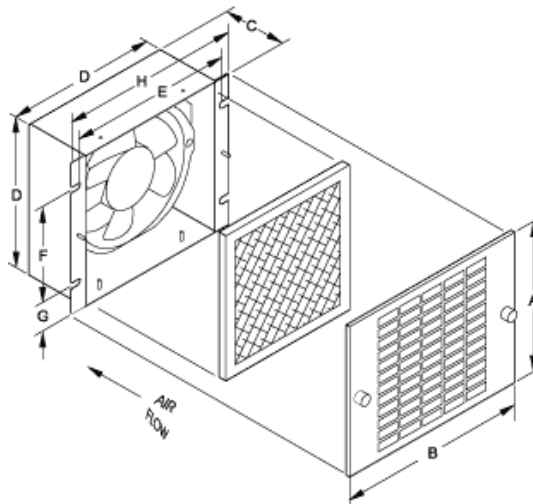

Filtered Fan Boxes

Part No.	Free Flow Air Delivery (CFM)		Running			Fan Housing		
	Volts	RPM Nominal	Amps	Watts	H	W	D	
XF4115	105	115	3000	0.18	15	5.63	5.63	2.38
XF4230	105	230	3000	0.09	15	5.63	5.63	2.38
XF6115	220	115	3300	0.29	33	7.13	7.13	3.00
XF6230	220	230	3300	0.15	33	7.13	7.13	3.00
XF10115	560	115	1600	0.87	60	11.13	11.13	4.56
XF10230	560	230	1600	0.45	60	11.13	11.13	4.56

¹ Dimension for mounting and cabinet cutout. Secure sheet metal with #10 hardware.

Exhaust Grill and Filters

Part No.	H	W
XFG4	6.13	7.38
XFG6	7.63	8.88
XFG10	11.63	13.00

¹ Dimension for mounting and cabinet cutout. Secure sheet metal with #10 hardware.

Replacement Filters

Part No.	Pkg. Qty.
XFF4	3
XFF6	3
XFF10	3

Data subject to change without notice