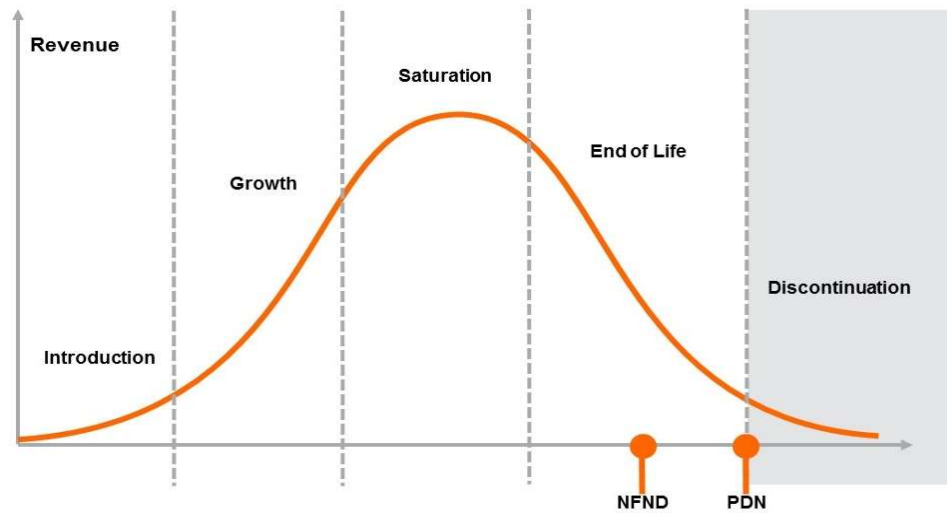

Product Or Individual Q-Code Discontinuation (acc. JEDEC J-STD-048) OS-PDN-2022-069

01 August 2022

Last order: 01 February 2023

Last delivery: 01 August 2023

Please direct your feedback to your local Sales office.