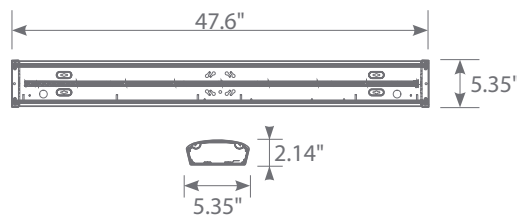

## Specifications

Input Power	Input Voltage	Lumen Output	Beam Angle	Center Beam	CCT
32 / 40 / 48 W	120-277 V	3680 / 4600 / 5520 lm	N/A	N/A	3500 / 4000 / 5000 K
CRI	Luminous Efficacy	Power Factor	Input Current	Base/Cap	Lamp Lifespan
80	115 lm/W	0.9	0.7 / 0.9 / 1.1 A	N/A	50,000 Hrs.

### Product Dimensions