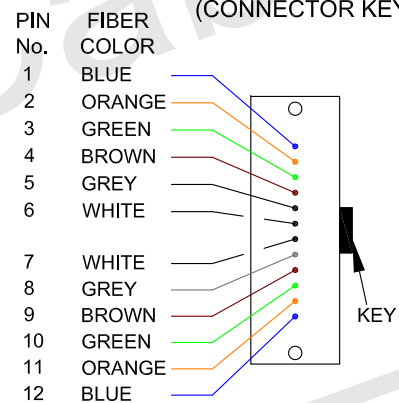

(CONNECTOR KEY UP)

CABLE LABEL

C50-8120-LB xxxxxxx00001

12 CHANNEL STD	
FIBER	1 TO 12
	2 TO 11
	3 TO 10
	4 TO 9
	5 TO 8
	6 TO 7

## SPECIFICATION:

- 1.CONNECTOR : 12F ELITE MPO/PC FEMALE
- 2.CABLE TYPE : 6 STRANDS CABLE, MM 50/125(OM4), ROUND 2.0mm LSZH JACKET.
- 3.JACKET COLOR : MAGENTA
- 4.WAVELENGTH : 850nm
- 5.INSERTION LOSS : ≤0.35dB

Part Number: C50-8120-LB  
Description: w-Ignite™ Fiber Cable, 12F Elite MPO Female Loopback, OM4 2mm 6F Magenta LSZH Jacket.