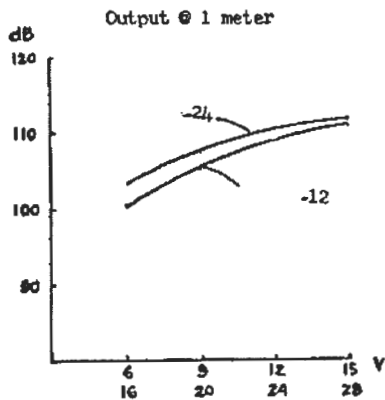

3-TONE BUZZER

BRP3922L-CT3 Series

Dimensions in mm.

SPECIFICATIONS:

Model No.	BRP3922L-12-CT3	BRP3922L-24-CT3
Rated Voltage (V)	12	24
Operating Voltage (V)	6 ~ 15	16 ~ 28
Current @ Rated Voltage (mA)	95	85
Output @ Rated Voltage (dB/1m)	107	109
Frequency (KHz)	2.8	
Temperature (C)	-20 to + 70	

WIRE LENGTH: Red & Black: 152mm +/- 10%
Green, Yellow & Orange: 69mm +/- 10%

INTERVOX
International ©
INTERNATIONAL COMPONENTS CORPORATION
215 MCCORMICK DRIVE, BOHEMIA, NY 11716
FAX: 631-952-9595 FAX: 631-952-9597

Title:

3-Tone Buzzer

Intervox Model #

BRP3922L-CT3

Rev
A

Scale:

Date: 06/26/93

Sheet 1 of 1