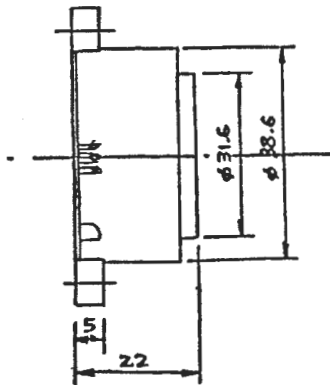

3-TONE BUZZER

BRP3922L-CT3 Series

Dimensions in mm.

SPECIFICATIONS:

Model No.	BRP3922L-12-CT3	BRP3922L-24-CT3
Rated Voltage (V)	12	24
Operating Voltage (V)	6 ~ 15	16 ~ 28
Current @ Rated Voltage (mA)	95	85
Output @ Rated Voltage (dB/1m)	107	109
Frequency (KHz)	2.8	
Temperature (C)	-20 to + 70	

WIRE LENGTH: Red & Black: 152mm +/- 10%
Green, Yellow & Orange: 69mm +/- 10%

INTERVOX
International ©
INTERNATIONAL COMPONENTS CORPORATION
215 MCCORMICK DRIVE, BOHEMIA, NY 11716
FAX: 631-952-9595 FAX: 631-952-9597