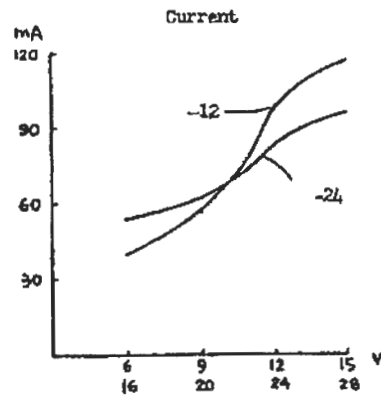

3-TONE BUZZER

BRP3922L-CT3 Series

Dimensions in mm.

SPECIFICATIONS:

Model No.	BRP3922L-12-CT3	BRP3922L-24-CT3
Rated Voltage (V)	12	24
Operating Voltage (V)	6 ~ 15	16 ~ 28
Current @ Rated Voltage (mA)	95	85
Output @ Rated Voltage (dB/1m)	107	109
Frequency (KHz)	2.8	
Temperature (C)	-20 to + 70	

WIRE LENGTH: Red & Black: 152mm +/- 10%
Green, Yellow & Orange: 69mm +/- 10%

INTERVOX
International ©
INTERNATIONAL COMPONENTS CORPORATION
215 MCCORMICK DRIVE, BOHEMIA, NY 11716
FAX: 631-952-9595 FAX: 631-952-9597

Title:

3-Tone Buzzer

Intervox Model #

BRP3922L-CT3

Rev
A

Scale:

Date: 06/26/93

Sheet 1 of 1