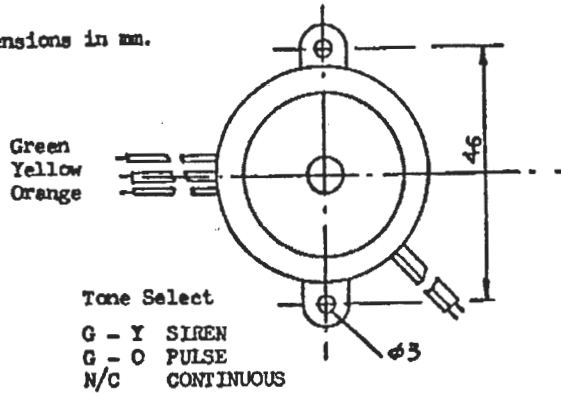

3-TONE BUZZER

BRP3922L-CT3 Series

Dimensions in mm.

SPECIFICATIONS:

Model No.	BRP3922L-12-CT3	BRP3922L-24-CT3
Rated Voltage (V)	12	24
Operating Voltage (V)	6 ~ 15	16 ~ 28
Current @ Rated Voltage (mA)	95	85
Output @ Rated Voltage (dB/1m)	107	109
Frequency (KHz)	2.8	
Temperature (C)	-20 to + 70	

WIRE LENGTH: Red & Black: 152mm +/- 10%
Green, Yellow & Orange: 69mm +/- 10%

INTERVOX
International ©
INTERNATIONAL COMPONENTS CORPORATION
215 MCCORMICK DRIVE, BOHEMIA, NY 11716
FAX: 631-952-9595 FAX: 631-952-9597

Title:

3-Tone Buzzer

Intervox Model #

BRP3922L-CT3

Rev
A

Scale:

Date: 06/26/93

Sheet 1 of 1