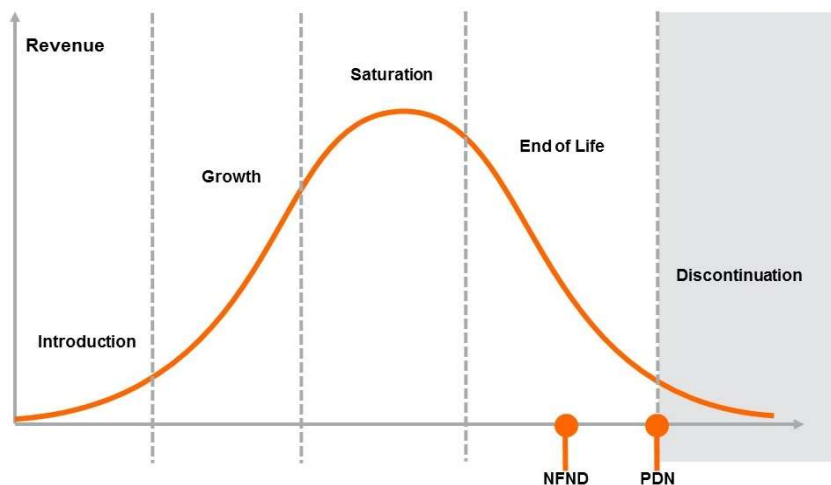

Light is OSRAM

Product Or Individual Q-Code Discontinuation (acc. JEDEC J-STD-048)
OS-PDN-2022-010

17 January 2022

Last order: 15 June 2022
Last delivery: 15 December 2022

Please direct your feedback to your local Sales office.