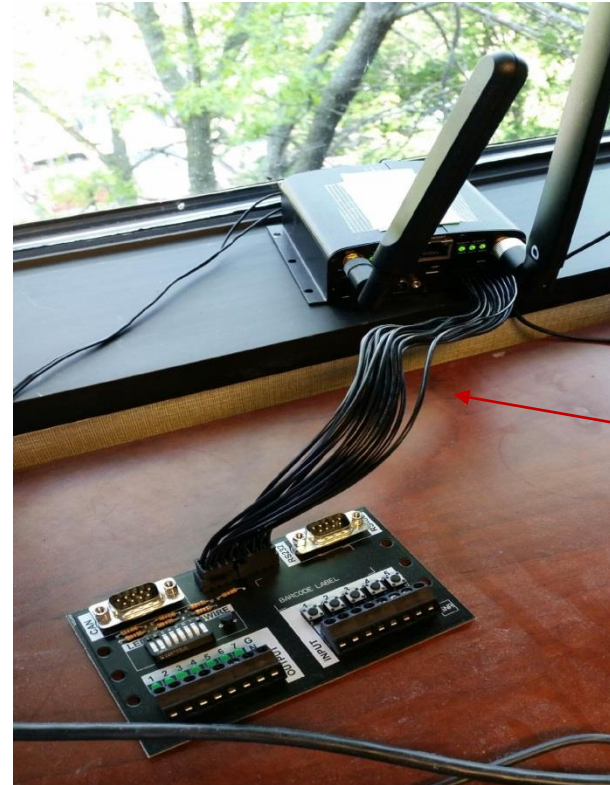

# Telematics Card

**PN: CG5106-11984** Telematics card with extended I/O+CAN bundle

**PN: CG7101-12018** Telematics Breakout board + cable

**PN: CBL-CG-TM-12-001** 12 inch, 18 wire telematics cable-only

Custom cables available on request

CG5106-11984

CloudGate with telematics card installed.

CG7101-12018

CBL-CG-TM-12-001

CloudGate with telematics card installed + breakout card and cable