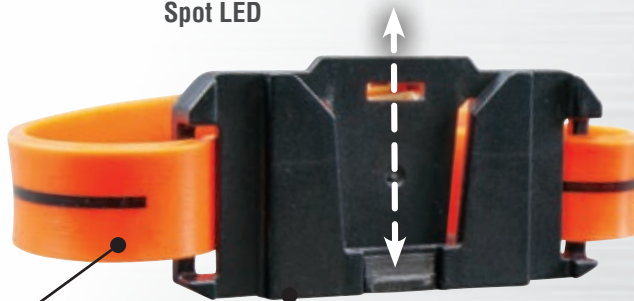

AFTER 3 MINUTES IN BRIGHT LIGHT: HEADLAMP TURNS OFF TO SAVE BATTERY*

SLIM PROFILE WITH PIVOTING MOUNT TO ALLOW UP TO A 64° LIGHTING ANGLE

ALSO ATTACHES DIRECTLY TO A KLEIN® HARD HAT

REMOVE light from the bracket for convenient charging!

Auto-sensor turns lamp off in bright light (option to deactivate*)

Pivoting Mount

Rechargeable via micro-USB port (cable included)

Water-resistant cover

Power Button

Flood LEDs (x2)

Battery Gauge Indicates battery life

15% > blinking red and lamp light flashes 5 times

Spot LED

Silicone strap stays securely on a hardhat

Strap bracket for easy lamp removal

FL 1 STANDARD		
	400 Lumens	4h
	200 Lumens	12h
	100 Lumens	22h

For Professionals
SINCE 1857™

Cat. No.	UPC 0-92644+	Description	Dimensions
56064	56064-4	Rechargeable 400 Lumen Auto-Off Headlamp	2.77" x 2.24" x 1.46" (70 x 57 x 37 mm)

Warning statement: Visit www.kleintools.com for safety warnings.
*Feature can be deactivated/activated by holding power button for 10 seconds