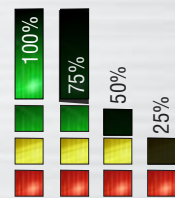

15% > blinking red and lamp light flashes 5 times

Spot LED

Silicone strap stays securely on a hardhat

Strap bracket for easy lamp removal

FL 1 STANDARD		
	400 Lumens	4h
	200 Lumens	12h
	100 Lumens	22h

For Professionals
SINCE 1857™