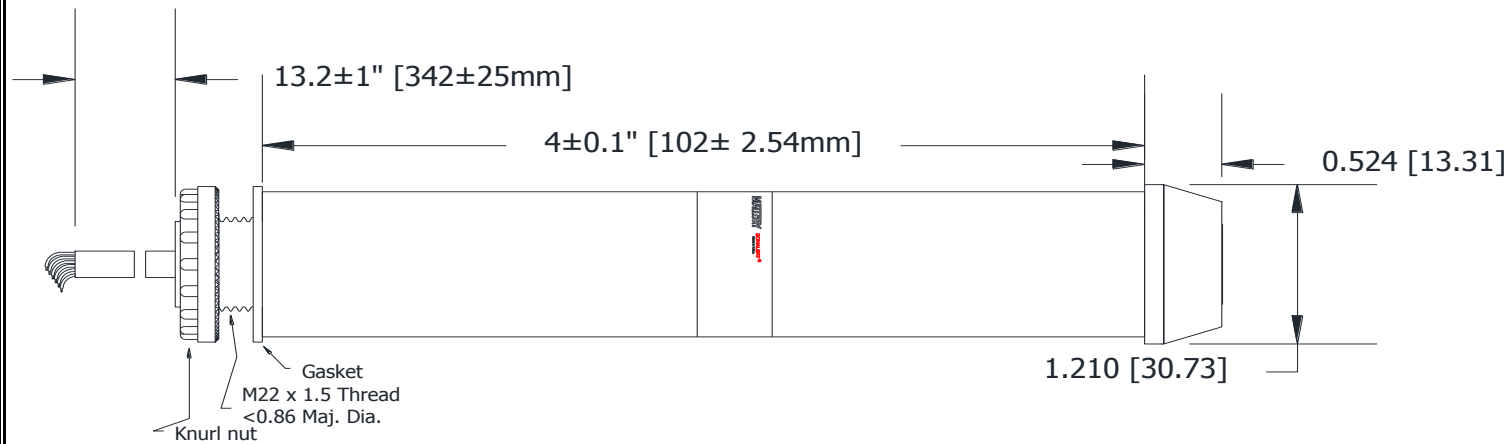

**Sales Outline Drawing**

**Specifications:**

Sound Level Category	Loud
Mode of Operation	Continuous
Voltage Rating	20 to 28 VAC/DC
Frequency	3900 ± 500 Hz
Loudness @ 1M	80 to 85 dB(A) Typ.
Sound Current Draw	25mA MAX
LED Color	YELLOW
LED Current Draw	60mA MAX
Total Max Current Draw	85mA MAX
Housing Material	6/6 Nylon, Color: Black
Top Cap Material	6/6 Nylon, Color: Opaque White
Storage Temperature	-40° to +70° C
Operating Temperature	-30° to +60° C
Mounting	Recommended hole size is 22.5 mm.
Knurled Nut	The max recommended torque is 10 in-lbs.
Cable	Gray, UL Style 21894, 300V, 105°C, 24AWG, Pb-Free Tinned Leads
Weight (Typical)	105 grams
NEMA 12	Approved with use of included gasket.
Options	Please contact factory.

**Dimensions:**

Inches (mm)

**cUL Recognized**

**ROHS Compliant**

**Connections:**

SOUND    BLACK wire and ORANGE wire to Power  
TOP        BROWN wire and YELLOW wire to Power