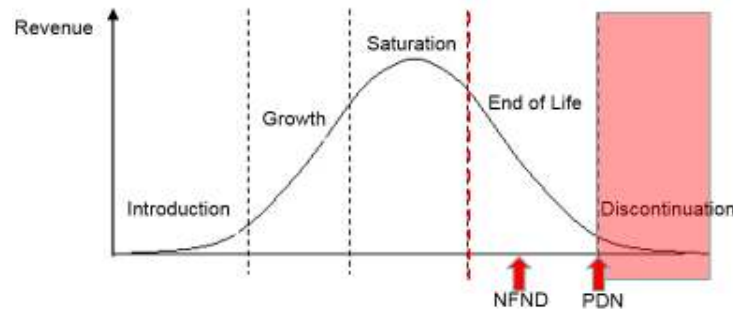

Light is OSRAM

Product Discontinuation (acc. JEDEC J-STD-048)
OS-PD-2018-042

16-Apr-2018

Last order:	15-Jul-2018
Last delivery:	15-Oct-2018
Reason:	Improvement brightness

Please direct your feedback to your local Sales office.