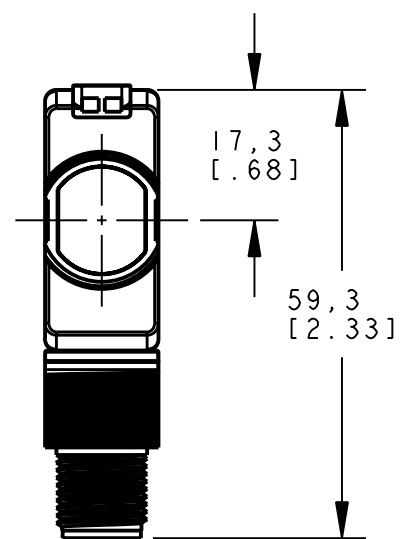

8 7 6 5 4 3 2 1

D
C
B
A

D
C
B
A

This drawing is the property of BANNER ENGINEERING CORP. and is proprietary in general and in detail. Its contents shall not be revealed to outside parties without written consent of BANNER.

BANNER ENGINEERING CORP.
P.O. BOX 9414
MINNEAPOLIS, MN 55440

THIRD ANGLE PROJECTION

TITLE
**DS186LP/LPW/FF OD
WEB CAD DRAWINGS 2D/3D**

SIZE B DRAWING NO. **156689** REV.

SCALE 1:1 SHEET 1 OF 1

NOTES:
1. ALL DIMENSIONS ARE MILLIMETERS [INCHES] UNLESS OTHERWISE NOTED.

8 7 6 5 4 3 2 1 PRO/E