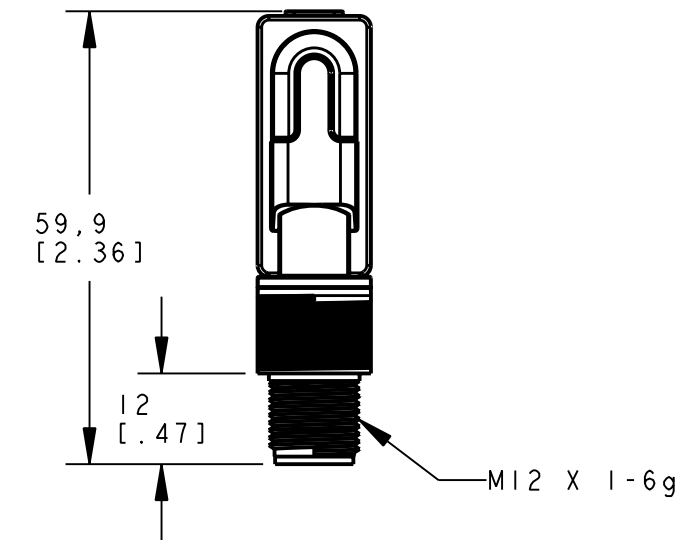

8 7 6 5 4 3 2 1

D
C
B
A

D
C
B
A

This drawing is the property of BANNER ENGINEERING CORP. and is proprietary in general and in detail. Its contents shall not be revealed to outside parties without written consent of BANNER.

BANNER ENGINEERING CORP.
P.O. BOX 9414
MINNEAPOLIS, MN 55440

THIRD ANGLE PROJECTION

TITLE
**DS186LP/LPW/FF OD
WEB CAD DRAWINGS 2D/3D**

SIZE B DRAWING NO. **156689** REV.

SCALE 1:1 SHEET 1 OF 1

NOTES:
1. ALL DIMENSIONS ARE MILLIMETERS [INCHES] UNLESS OTHERWISE NOTED.

8 7 6 5 4 3 2 1 PRO/E