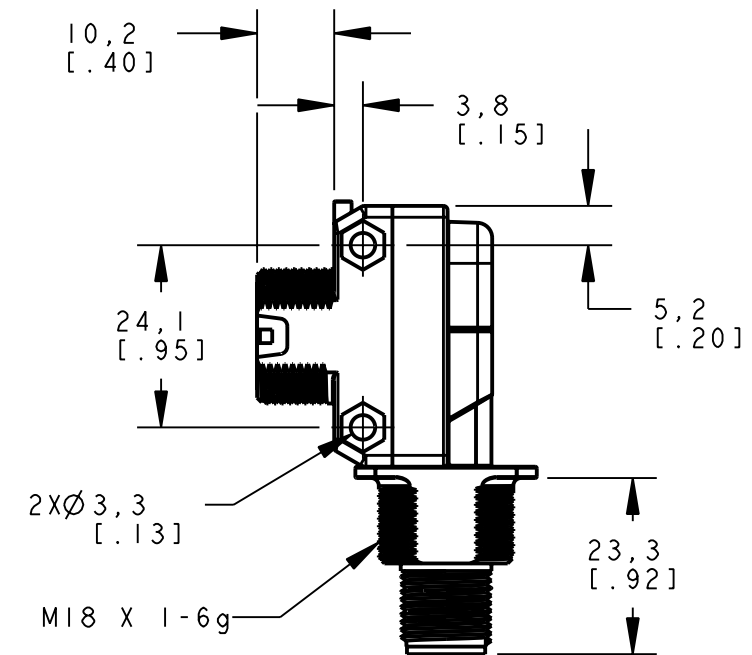

8 7 6 5 4 3 2 1

D
C
B
A

D
C
B
A

This drawing is the property of BANNER ENGINEERING CORP. and is proprietary in general and in detail. Its contents shall not be revealed to outside parties without written consent of BANNER.

BANNER ENGINEERING CORP.
P.O. BOX 9414
MINNEAPOLIS, MN 55440

THIRD ANGLE PROJECTION

TITLE
**DS186LP/LPW/FF OD
WEB CAD DRAWINGS 2D/3D**

SIZE B DRAWING NO. **156689** REV.

SCALE 1:1 SHEET 1 OF 1

NOTES:
1. ALL DIMENSIONS ARE MILLIMETERS [INCHES] UNLESS OTHERWISE NOTED.

8 7 6 5 4 3 2 1 PRO/E