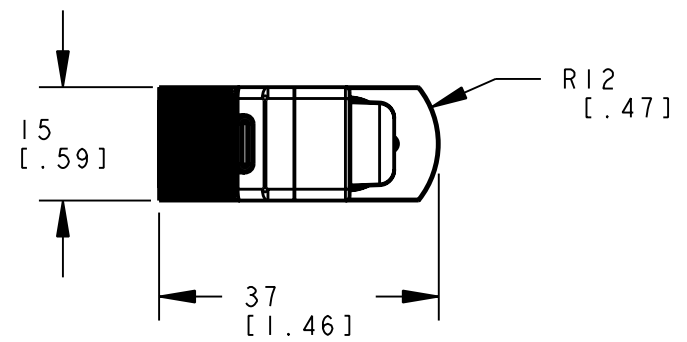

8 7 6 5 4 3 2 1

D
C
B
A

D
C
B
A

This drawing is the property of BANNER ENGINEERING CORP. and is proprietary in general and in detail. Its contents shall not be revealed to outside parties without written consent of BANNER.

BANNER ENGINEERING CORP.
P.O. BOX 9414
MINNEAPOLIS, MN 55440

THIRD ANGLE PROJECTION

TITLE
**DS186LP/LPW/FF OD
WEB CAD DRAWINGS 2D/3D**

SIZE B DRAWING NO. **156689** REV.

SCALE 1:1 SHEET 1 OF 1

NOTES:
1. ALL DIMENSIONS ARE MILLIMETERS [INCHES] UNLESS OTHERWISE NOTED.

8 7 6 5 4 3 2 1 PRO/E