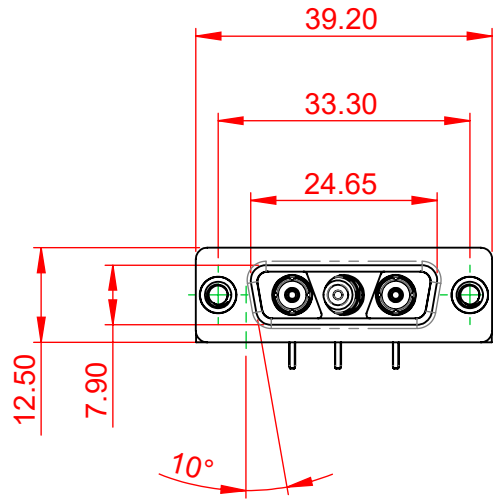

TOLERANCE UNLESS OTHERWISE SPECIFIED	
.X	±0.25
.XX	±0.13
.XXX	±0.05

THIS IS A C.A.D. GENERATED DRAWING  
DO NOT MAKE MANUAL REVISIONS TO MASTER.

ISSUE NUMBER	
ORIGINAL	①

**NOTES:**

**MATERIAL:**  
**HOUSING:** THERMOPLASTIC POLYESTER, UL94V-0  
**SHELL:** STEEL, TIN PLATED  
**CONTACT:** COPPER ALLOY, GOLD FLASH PLATED