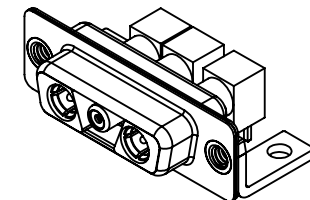

NOTES:

MATERIAL:
HOUSING: THERMOPLASTIC POLYESTER, UL94V-0
SHELL: STEEL, TIN PLATED
CONTACT: COPPER ALLOY, GOLD FLASH PLATED

OPERATING TEMPERATURE: -55°C ~ 125°C

POWER/CO-AX CONTACT RATING: 50Ω (IMPEDANCE)
(IF PRESENT)

SIGNAL CONTACT CURRENT RATING: 5A PER CONTACT

SIGNAL CONTACT RESISTANCE: 10mΩ MAX.

INSULATOR RESISTANCE: 5000MΩ min.

DIELECTRIC

WITHSTANDING VOLTAGE: 1000V AC rms