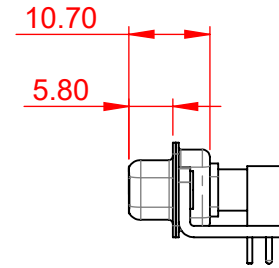

TOLERANCE UNLESS OTHERWISE SPECIFIED	
.X	±0.25
.XX	±0.13
.XXX	±0.05

THIS IS A C.A.D. GENERATED DRAWING  
DO NOT MAKE MANUAL REVISIONS TO MASTER.

ISSUE NUMBER	
ORIGINAL	①

**NOTES:**

**MATERIAL:**  
**HOUSING:** THERMOPLASTIC POLYESTER, UL94V-0  
**SHELL:** STEEL, TIN PLATED  
**CONTACT:** COPPER ALLOY, GOLD FLASH PLATED