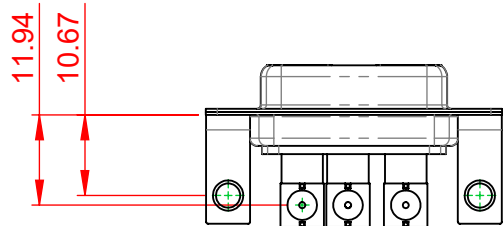

TOLERANCE UNLESS OTHERWISE SPECIFIED	
.X	±0.25
.XX	±0.13
.XXX	±0.05

THIS IS A C.A.D. GENERATED DRAWING  
DO NOT MAKE MANUAL REVISIONS TO MASTER.

ISSUE NUMBER	
ORIGINAL	①

**NOTES:**

**MATERIAL:**  
**HOUSING:** THERMOPLASTIC POLYESTER, UL94V-0  
**SHELL:** STEEL, TIN PLATED  
**CONTACT:** COPPER ALLOY, GOLD FLASH PLATED