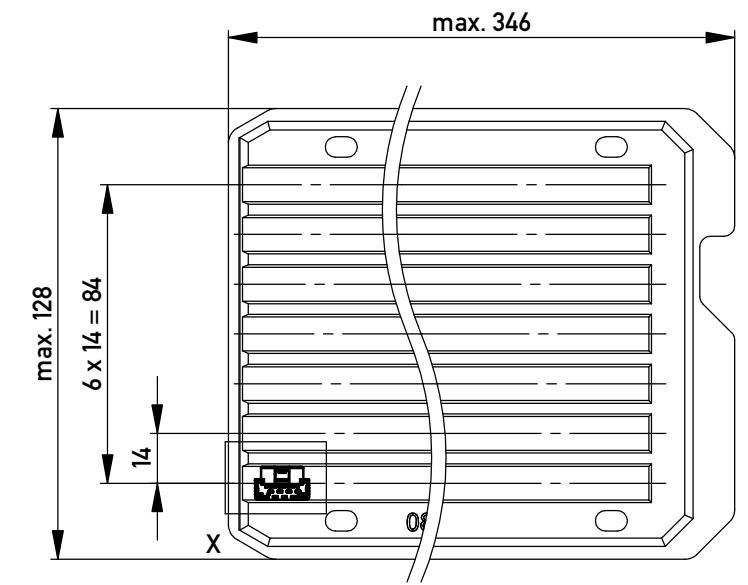

Verpackt in Tray - tray packaging
Verpackungseinheit 140 Stück - packaging unit 140 pcs

Einzelheit X - detail X
M 2:1

Federkontakt AWG 22 - Female Contact AWG 22
Kabelführung Ø1,27 - cable guide Ø1,27

ohne Hilfsmittel lösbar
without tool unlockable

Information: All rights reserved. Only for Information. To ensure that this is the latest version of this drawing, please contact one of the ERNI companies before using.	Tolerances All Dimensions in mm	Scale	5:1	Designation F 1,27 SRC A IDC 08-pin d=1,27 AWG 22 Friction Lock
		Subject to modification without prior notice. Drawing will not be updated.		
www.ERNI.com	ERNI	Class	SRCA	I A3
a	19.05.2015	Date		