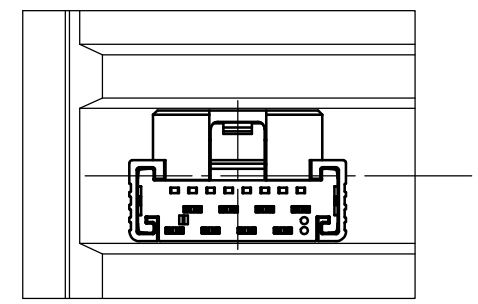

Verpackt in Tray - tray packaging
Verpackungseinheit 140 Stück - packaging unit 140 pcs

Einzelheit X - detail X
M 2:1

Federkontakt AWG 22 - Female Contact AWG 22
Kabelführung Ø1,27 - cable guide Ø1,27

ohne Hilfsmittel lösbar
without tool unlockable

Information: All rights reserved. Only for Information. To ensure that this is the latest version of this drawing, please contact one of the ERNI companies before using.	Tolerances All Dimensions in mm	Scale	5:1	Designation F 1,27 SRC A IDC 08-pin d=1,27 AWG 22 Friction Lock
		Subject to modification without prior notice. Drawing will not be updated.		
www.ERNI.com	ERNI	Class	SRCA	I A3
a	19.05.2015	Date		