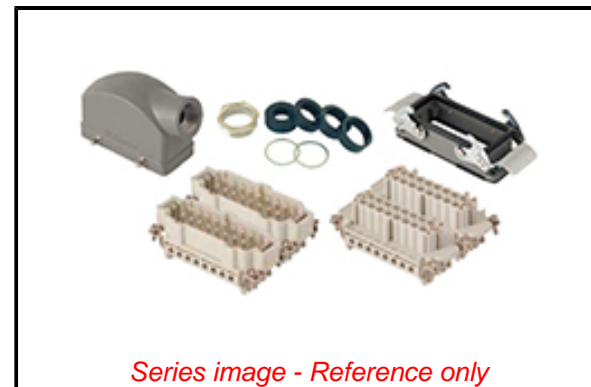

PLEASE CHECK WWW.MOLEX.COM FOR LATEST PART INFORMATION

Part Number: [0936030074](#)

Status: **Active**

Overview: [GWconnect Heavy Duty Connectors (HDC)](#)

Description: GWconnect Connector Kit, 16 Pole, Series S-E Female-Male Inserts, M25 Metal Cable Gland, M25 Die-cast Aluminum Hood-Side Entry, Bulkhead Mount Housing-Vertical, 2 Lever, Size 16B «77x27», Grey

Documents:

[RoHS Certificate of Compliance (PDF)](#)

Kit components

Kit Components [936000047](#) M25 Gland, [936012819](#) M25 Hood, [936010273](#) Male Insert, [936010263](#) Female Insert, [936012577](#) Vertical Bulkhead Housing

General

Product Family Industrial Connectors / Enclosures
Series [93603](#)
Color - Cable Jacket N/A
Component Size 16B «77X27»
Component Type Connector Kit - Female+Male
Exclude SD Check Yes
Insert Series S-E
Overview [GWconnect Heavy Duty Connectors (HDC)](#)
Product Category Heavy Duty Connectors
Product Name GWconnect
UPC 887191864334

Physical

Lock to Mating Part Yes
Mounting Style Bulkhead
Net Weight 430.000/g
Packaging Type Bag
Thread Size M25
Thread Type (M) Metric

Electrical

Current - Maximum per Contact 16.0A
Voltage - Maximum 500V

Material Info

Engineering Number 7916.7751.5

Series image - Reference only

EU ELV

Not Relevant

EU RoHS

Compliant with Exemption 6(c)

REACH SVHC

Contained Per - ED/71/2019 (16 July 2019)

Lead

Halogen-Free

Status

Not Reviewed

For more information, please visit [Contact US](#)

China ROHS

ELV

RoHS Phthalates

China RoHS

50 Image

Not Relevant

Not Contained

Search Parts in this Series

[93603](#) Series