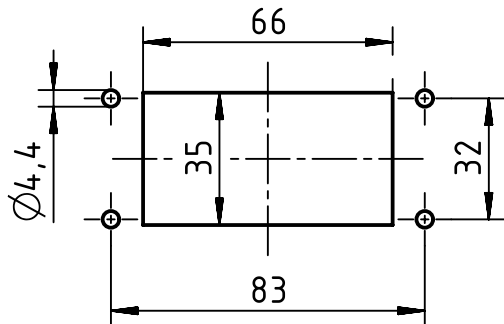

X (2:1)

Panel cut out (1:2)

	All Dimensions in mm Original Size DIN A4		Scale 1:1	Free size tol.		Ref.
	All rights reserved		Created by LONGL	Inspected by WENE	Standardisation RUETERA	Sub.
Department EL PD - CN		Title Han 10HP Direct/B-HSE-M40		Date 2017-10-26	State Final Release	
HARTING (Zhuhai) Manufacturing Co., Ltd. 519085 Zhuhai, China		Type TB	Number 19 39 610 0548			Doc-Key / ECM-Nr. 100663213/UGD/005/E 500000127060
					Rev. E	Page 1/1