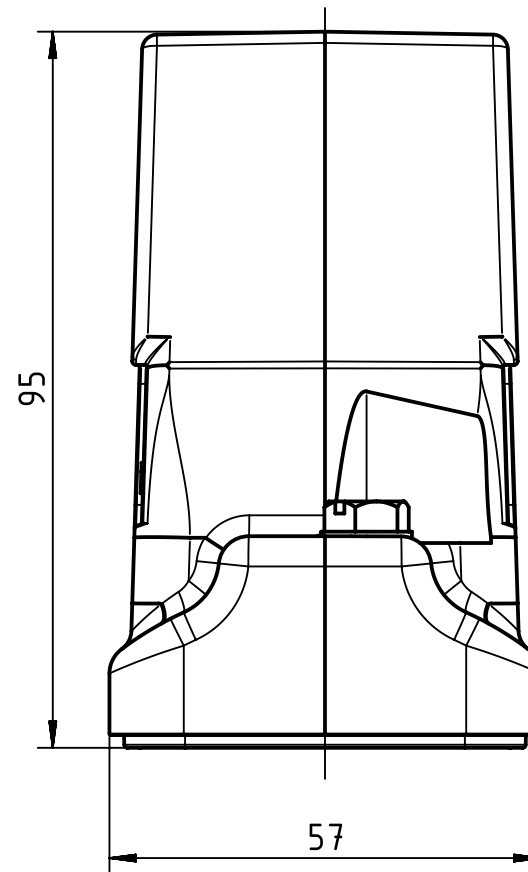

X (2:1)

Panel cut out (1:2)

	All Dimensions in mm Original Size DIN A4		Scale 1:1	Free size tol.		Ref.
	All rights reserved		Created by LONGL	Inspected by WENE	Standardisation RUETERA	Sub.
Department EL PD - CN		Title Han 10HP Direct/B-HSE-M40		Date 2017-10-26	State Final Release	
HARTING (Zhuhai) Manufacturing Co., Ltd. 519085 Zhuhai, China		Type TB	Number 19 39 610 0548			Doc-Key / ECM-Nr. 100663213/UGD/005/E 500000127060
					Rev. E	Page 1/1