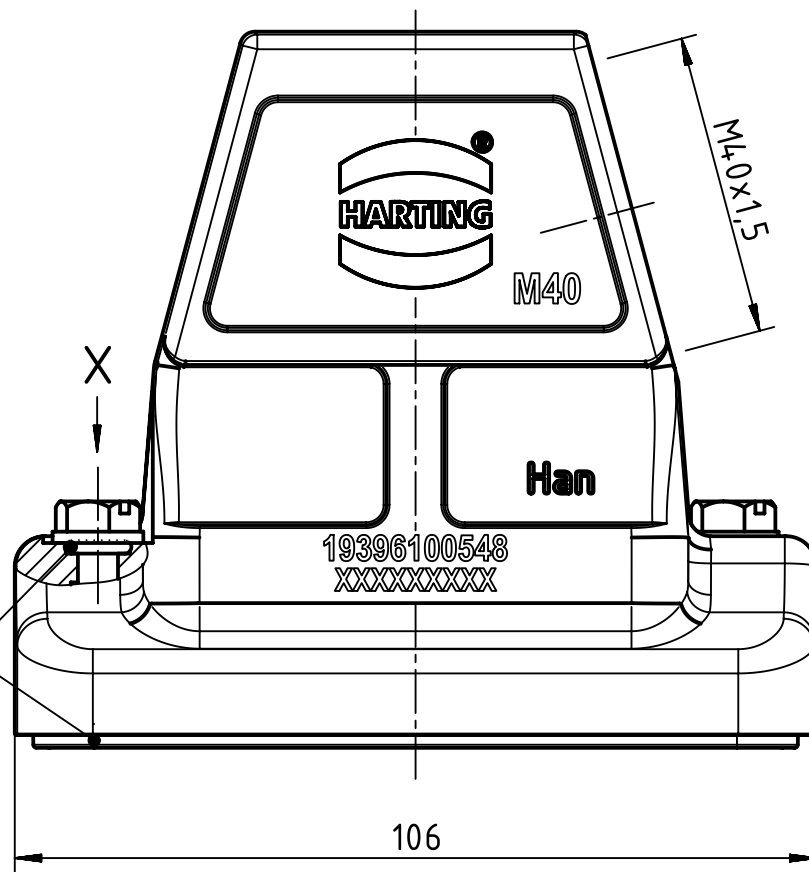

X (2:1)

Panel cut out (1:2)

	All Dimensions in mm Original Size DIN A4		Scale 1:1	Free size tol.		Ref.
	All rights reserved		Created by LONGL	Inspected by WENE	Standardisation RUETERA	Sub.
Department EL PD - CN		Title Han 10HP Direct/B-HSE-M40		Date 2017-10-26	State Final Release	
HARTING (Zhuhai) Manufacturing Co., Ltd. 519085 Zhuhai, China		Type TB	Number 19 39 610 0548			Doc-Key / ECM-Nr. 100663213/UGD/005/E 500000127060
					Rev. E	Page 1/1