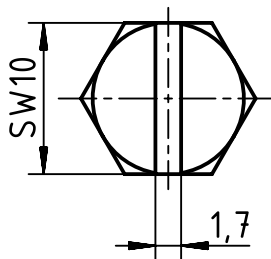

X (2:1)

Panel cut out (1:2)

	All Dimensions in mm Original Size DIN A4		Scale 1:1	Free size tol.		Ref.
	All rights reserved		Created by LONGL	Inspected by WENE	Standardisation RUETERA	Sub.
Department EL PD - CN		Title Han 10HP Direct/B-HSE-M40		Date 2017-10-26	State Final Release	
HARTING (Zhuhai) Manufacturing Co., Ltd. 519085 Zhuhai, China		Type TB	Number 19 39 610 0548			Doc-Key / ECM-Nr. 100663213/UGD/005/E 500000127060
					Rev. E	Page 1/1