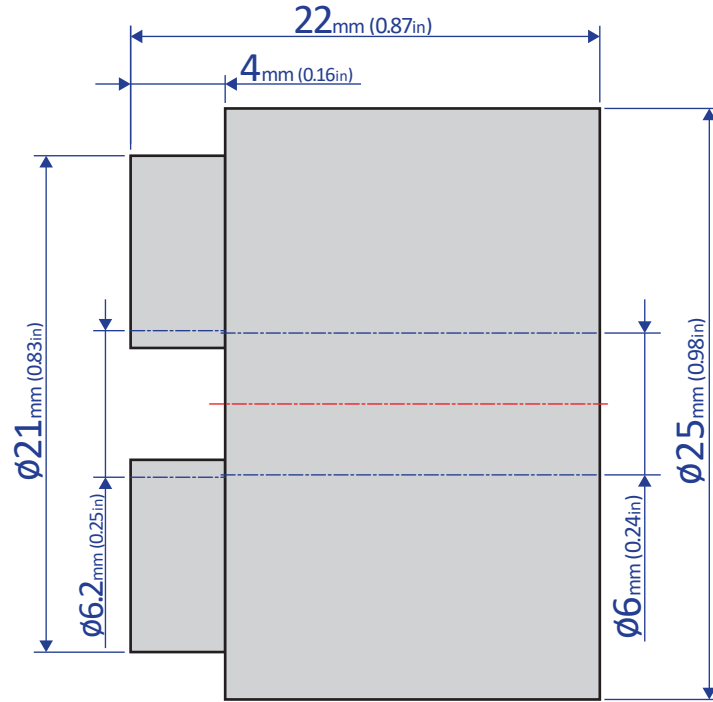

FFD-25SW Series

ROTARY/FRICTION DAMPER

Bansbach
easylift[®]

50 West Drive • Melbourne, Florida 32904
(321) 253-1999 • www.easylift.com • www.damper.net