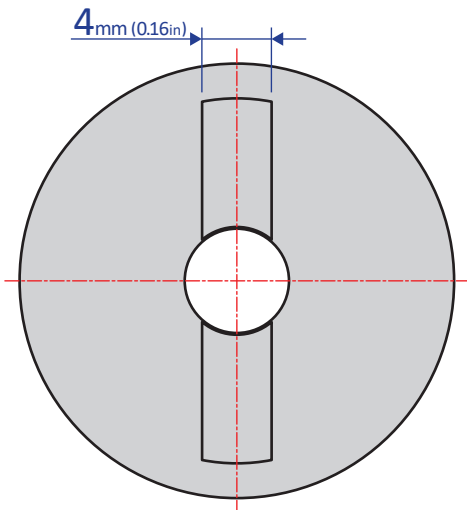

FFD-25SW Series

ROTARY/FRICTION DAMPER

Bansbach
easylift[®]

50 West Drive • Melbourne, Florida 32904
(321) 253-1999 • www.easylift.com • www.damper.net