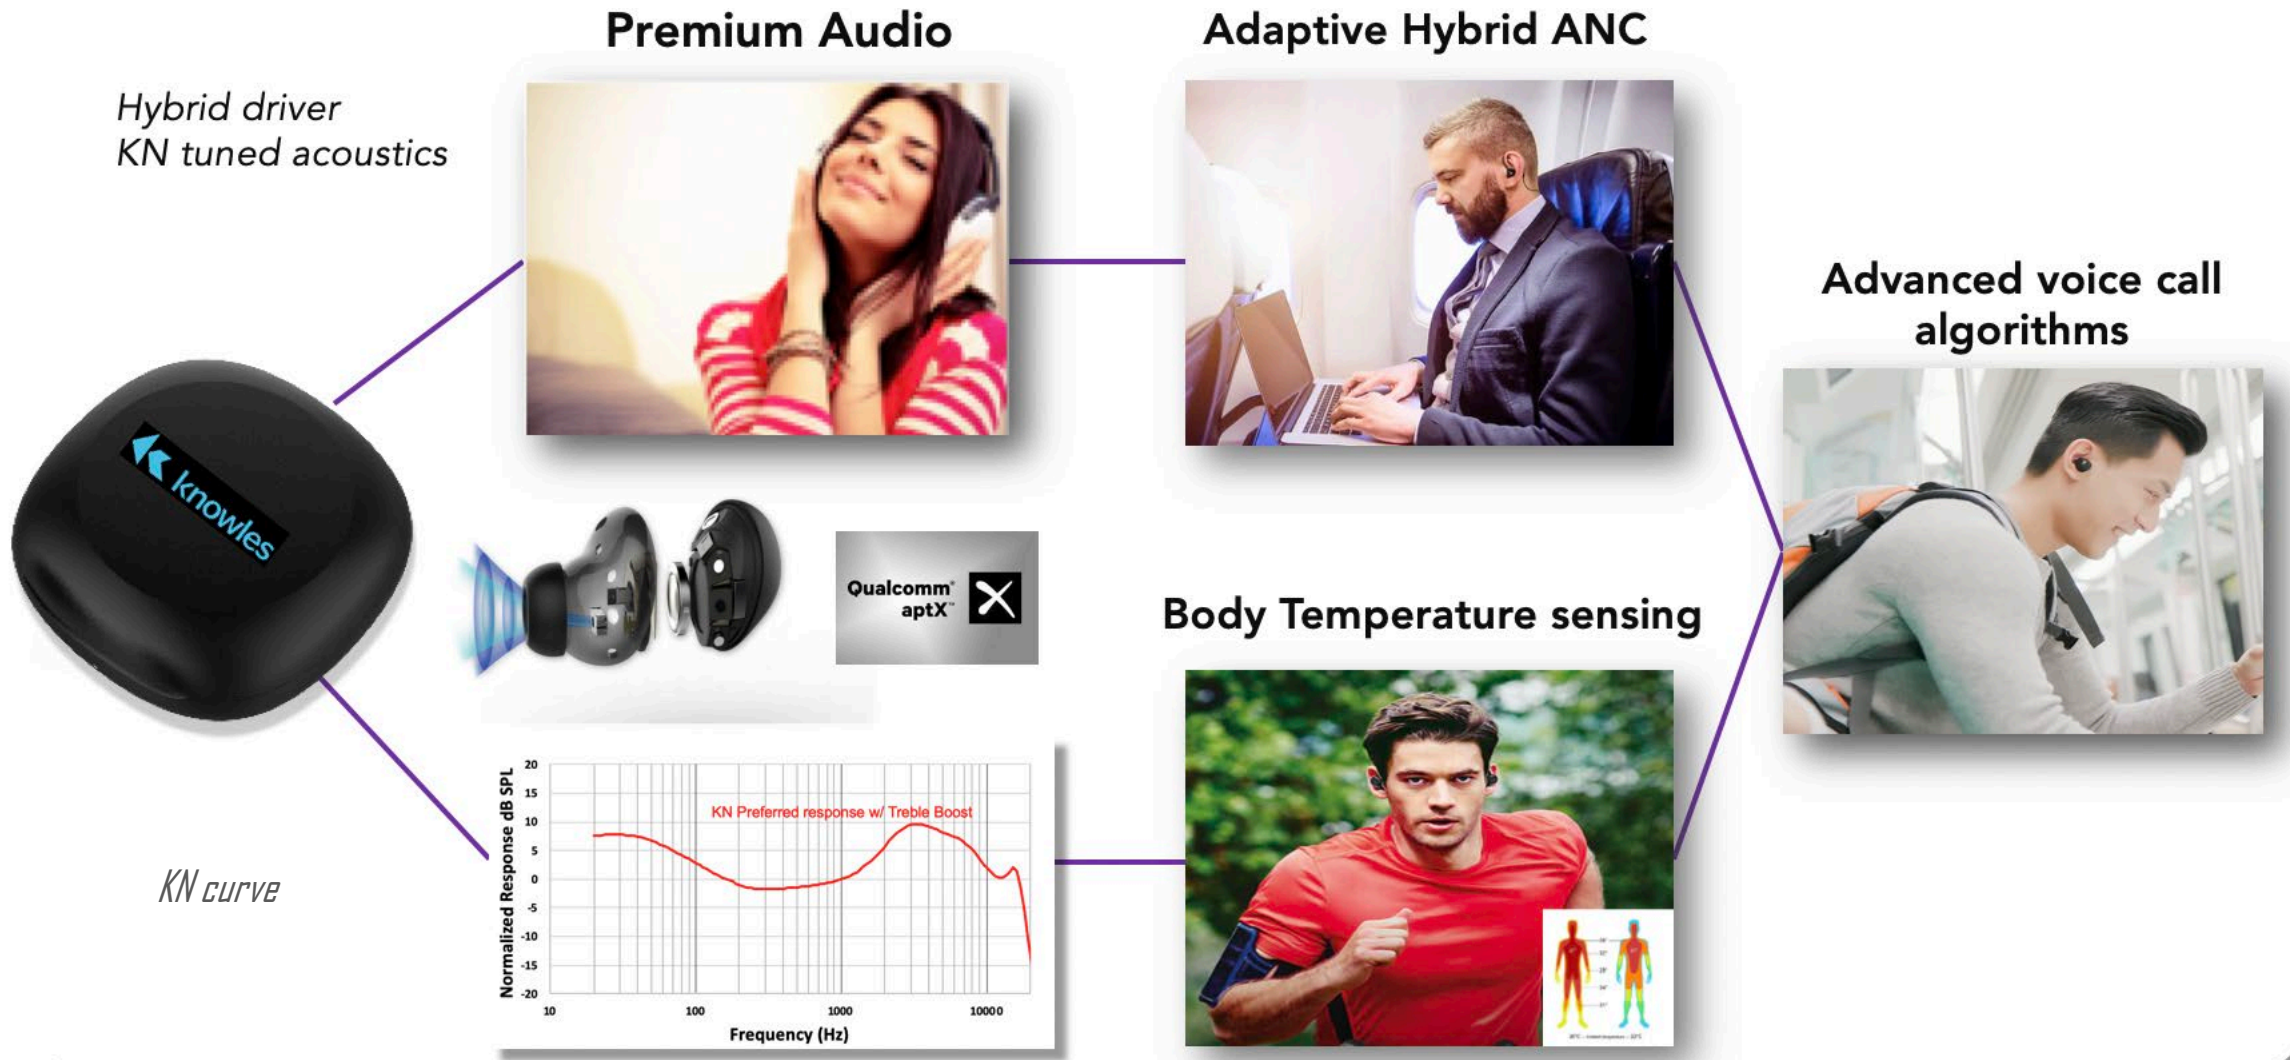

Knowles delivers premium reference design with industry leading features