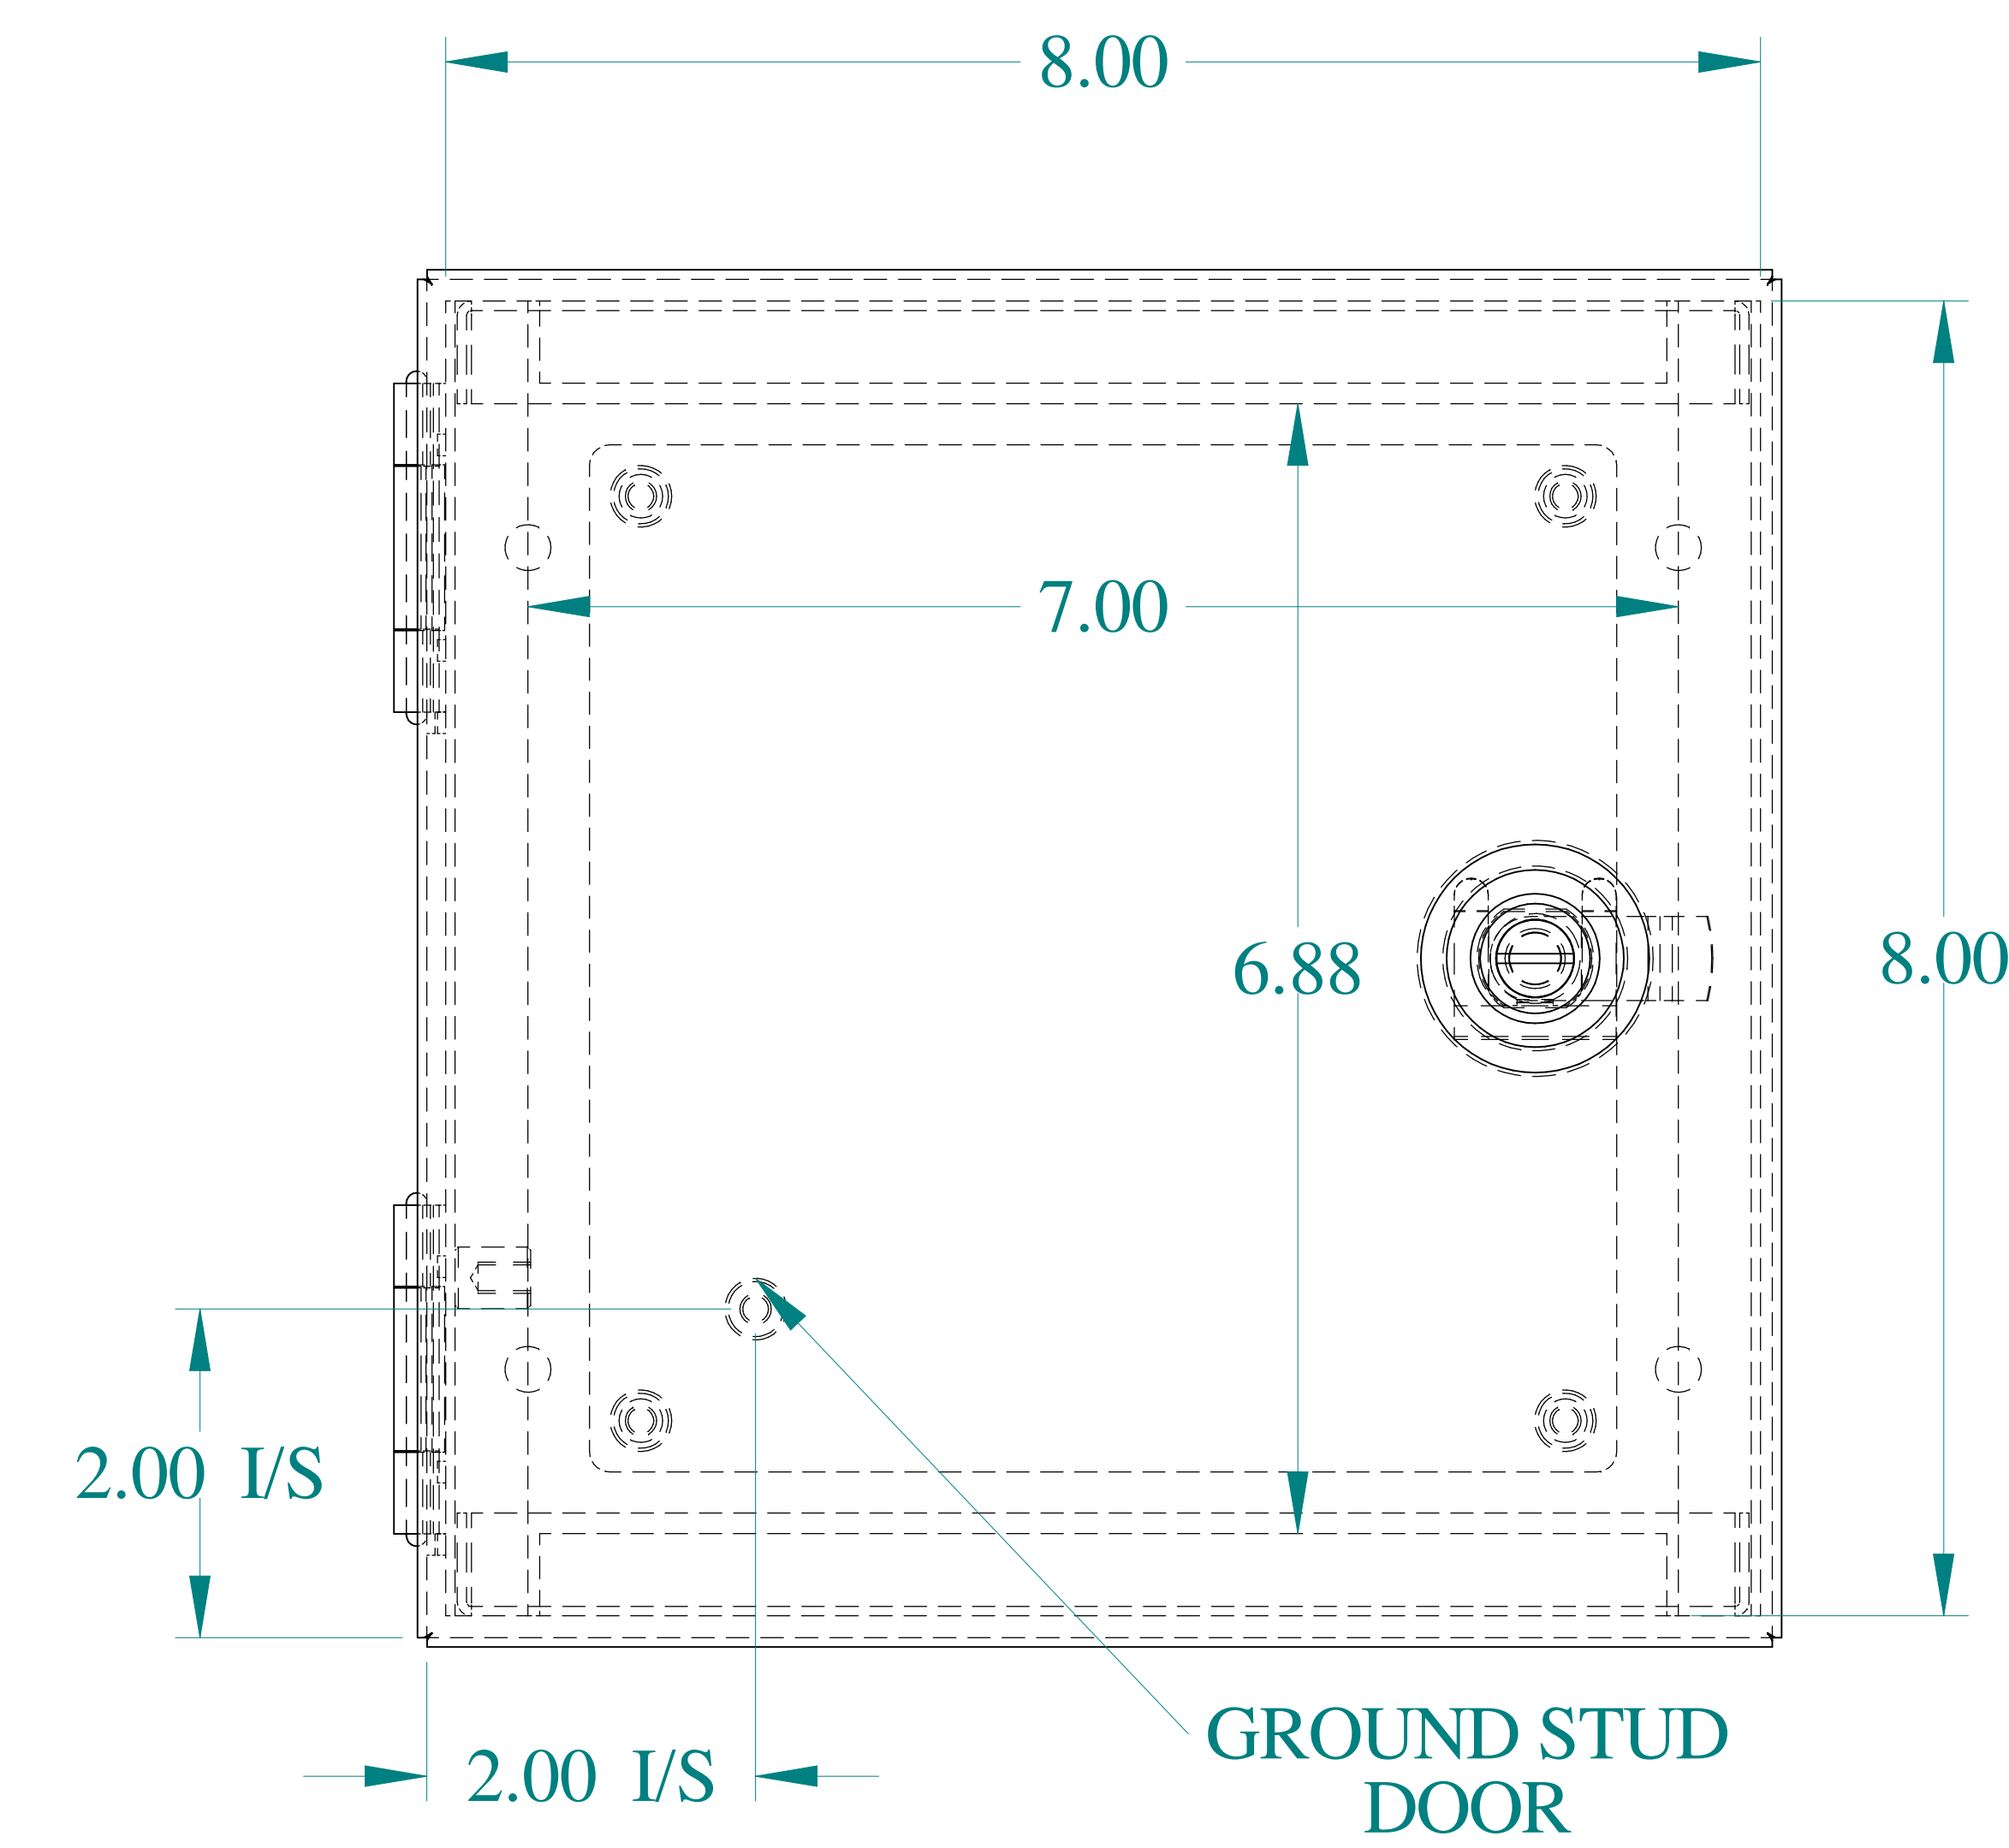

TOP VIEW

SIDE VIEW

FRONT VIEW

SIDE VIEW

BACK VIEW

BOTTOM VIEW

Data subject to change without notice.

Part # : N1J886