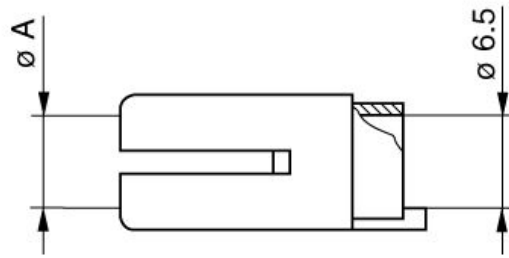

SUMMARY

Wires

Image is for illustrative purpose only

Series	1P
Termination type	
IP rating	50
AWG wire size	0.00 - 0.00
Cable Ø	2.70 - 3.90 mm
Status	active

Download

[Request a quote](#)

[Catalog](#)

TECHNICAL DETAILS

Mechanics

Shell Style/Model	PL*: Collet for REDEL 1P series
Keying	
Housing Material	PSU (Polysulfone), gray
Weight	.58 g

Performance

Configuration
Insulator
Rated Current

Others

LEMO products and services are provided "as is". LEMO makes no warranties or representations with regard to LEMO product & services or use of them, express, implied or statutory, including for accuracy, completeness, or security. The user is fully responsible for his products and applications using LEMO components.

DRAWINGS

Dimensions

	A
mm.	3.9
in.	0,15

RECOMMENDED BY LEMO

Tools

Cables

LEMO products and services are provided "as is". LEMO makes no warranties or representations with regard to LEMO product & services or use of them, express, implied or statutory, including for accuracy, completeness, or security. The user is fully responsible for his products and applications using LEMO components.