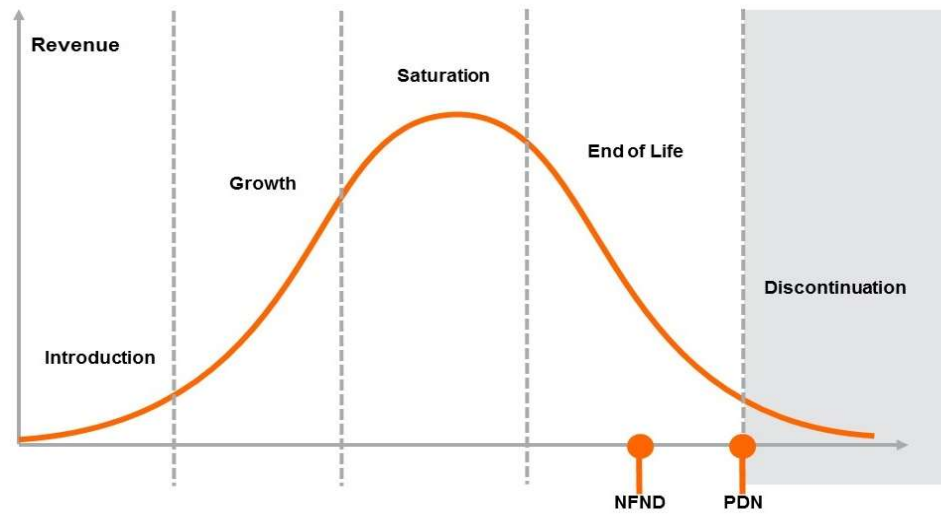

## Product Or Individual Q-Code Discontinuation (acc. JEDEC J-STD-048) OS-PDN-2023-021

01 March 2023

**Last order:** 31.May.2023

**Last delivery:** 31.July.2023

Please direct your feedback to your local Sales office.