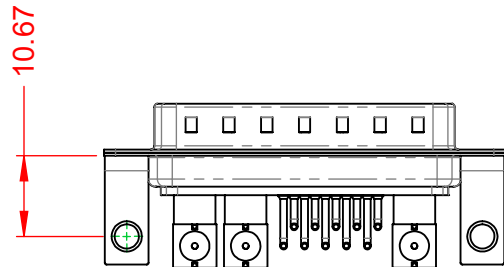

TOLERANCE UNLESS OTHERWISE SPECIFIED	
.X	±0.25
.XX	±0.13
.XXX	±0.05

THIS IS A C.A.D. GENERATED DRAWING  
DO NOT MAKE MANUAL REVISIONS TO MASTER.

ISSUE NUMBER	
ORIGINAL	①

**NOTES:**

**MATERIAL:**  
**HOUSING:** THERMOPLASTIC POLYESTER, UL94V-0  
**SHELL:** STEEL, TIN PLATED  
**CONTACT:** COPPER ALLOY, GOLD FLASH PLATED