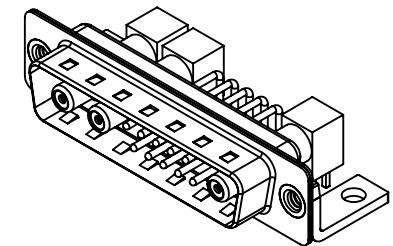

NOTES:

MATERIAL:
HOUSING: THERMOPLASTIC POLYESTER, UL94V-0
SHELL: STEEL, TIN PLATED
CONTACT: COPPER ALLOY, GOLD FLASH PLATED

OPERATING TEMPERATURE: -55°C ~ 125°C

POWER/CO-AX CONTACT RATING: 75Ω (IMPEDANCE)
(IF PRESENT)
SIGNAL CONTACT CURRENT RATING: 5A PER CONTACT
SIGNAL CONTACT RESISTANCE: 10mΩ MAX.

INSULATOR RESISTANCE: 5000MΩ min.
DIELECTRIC WITHSTANDING VOLTAGE: 1000V AC rms