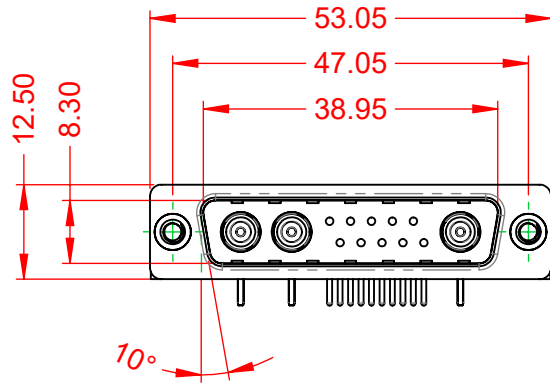

TOLERANCE UNLESS OTHERWISE SPECIFIED	
.X	±0.25
.XX	±0.13
.XXX	±0.05

THIS IS A C.A.D. GENERATED DRAWING  
DO NOT MAKE MANUAL REVISIONS TO MASTER.

ISSUE NUMBER	
ORIGINAL	①

**NOTES:**

**MATERIAL:**  
**HOUSING:** THERMOPLASTIC POLYESTER, UL94V-0  
**SHELL:** STEEL, TIN PLATED  
**CONTACT:** COPPER ALLOY, GOLD FLASH PLATED