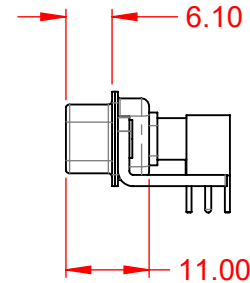

TOLERANCE UNLESS OTHERWISE SPECIFIED	
.X	±0.25
.XX	±0.13
.XXX	±0.05

THIS IS A C.A.D. GENERATED DRAWING  
DO NOT MAKE MANUAL REVISIONS TO MASTER.

ISSUE NUMBER	
ORIGINAL	①

**NOTES:**

**MATERIAL:**  
**HOUSING:** THERMOPLASTIC POLYESTER, UL94V-0  
**SHELL:** STEEL, TIN PLATED  
**CONTACT:** COPPER ALLOY, GOLD FLASH PLATED