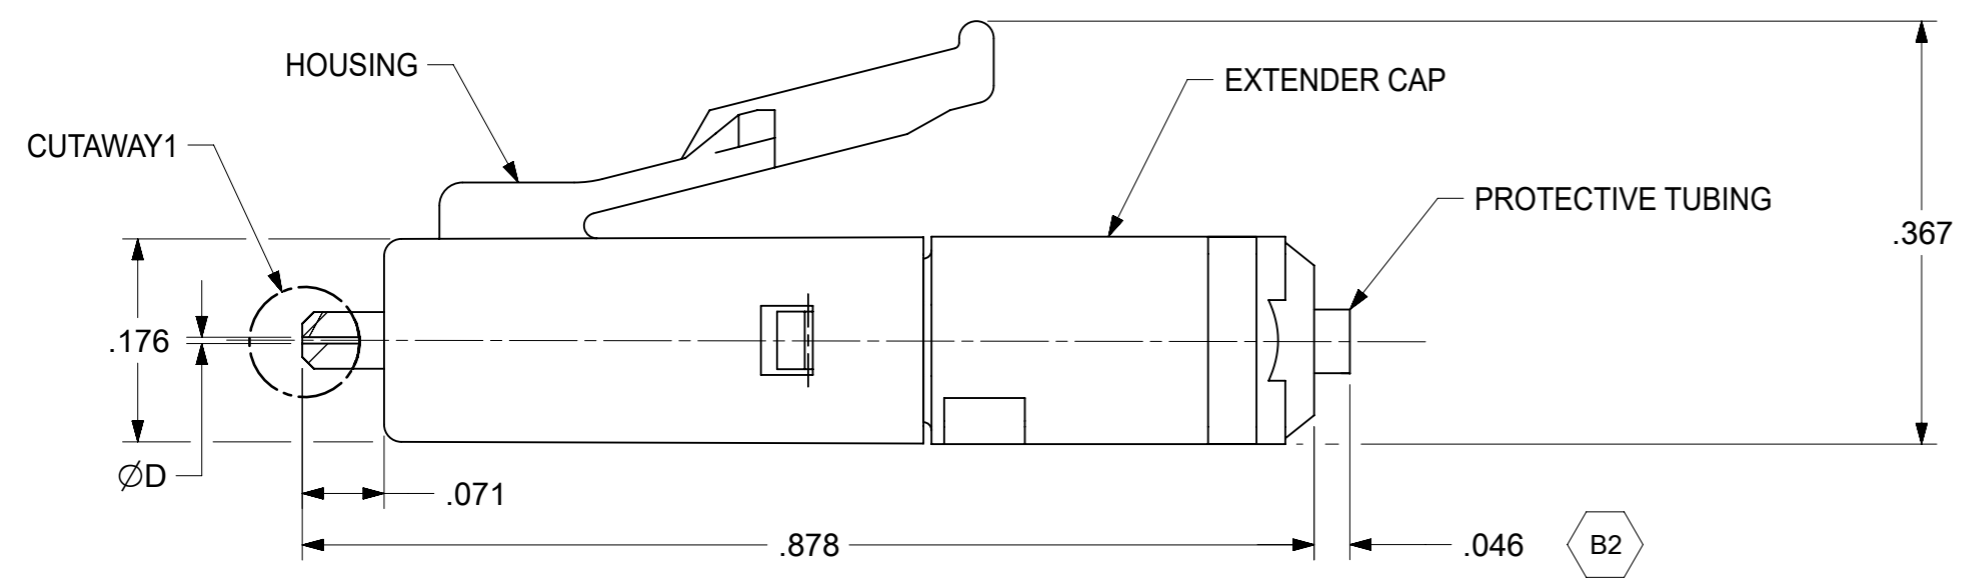

HEAD P/N	ØD (µm)	LC HOUSING COLOR	EXTENDER CAP COLOR	CABLE TYPE
86025-2831	125.5	BLUE	BLUE	SINGLE MODE
86025-2835		BEIGE	BEIGE	MULTIMODE
86025-2832	127			
86025-2833	125	BLUE	BLUE	SINGLE MODE
86025-2834	126			
86025-2836		BEIGE	BEIGE	MULTIMODE

ISO VIEW  
SCALE 4:1

- NOTES:
- DUST CAP IS NOT SHOWN.  
DUST CAP JUST BULK PACKAGE WITH HEAD, NO NEED ASSEMBLE WITH HEAD
  - ALL DIMENSIONS ARE FOR REFERENCE ONLY.

THIS DRAWING CONTAINS INFORMATION THAT IS PROPRIETARY TO MOLEX ELECTRONIC TECHNOLOGIES, LLC AND SHOULD NOT BE USED WITHOUT WRITTEN PERMISSION									
DIMENSION UNITS	SCALE	CURRENT REV DESC:							
INCH	5:1								
GENERAL TOLERANCES (UNLESS SPECIFIED)		EC NO: 716203			<b>LC CONNECTOR HEAD DOUBLE CONNECTOR</b>				
ANGULAR TOL ± 0.5°		DRWN: JHUANG18 2022/07/13							
4 PLACES ±	CHK'D: IGUMIN 2022/08/05			<b>PRODUCT CUSTOMER DRAWING</b>					
3 PLACES ±	APPR: IGUMIN 2022/08/05								
2 PLACES ±	INITIAL REVISION:			DOCUMENT NUMBER: <b>SD-86025-283X</b> DOC TYPE: PSD    DOC PART: 001    REVISION: B2					
1 PLACE ±	DRWN: SDXIE 2015/10/30								
0 PLACES ±	APPR: IGUMIN 2015/11/05								
DRAFT WHERE APPLICABLE MUST REMAIN WITHIN DIMENSIONS	THIRD ANGLE PROJECTION	DRAWING	SERIES	MATERIAL NUMBER	CUSTOMER	SHEET NUMBER			
		A3-SIZE	86025	SEE TABLE	GENERAL MARKET	1 OF 1			