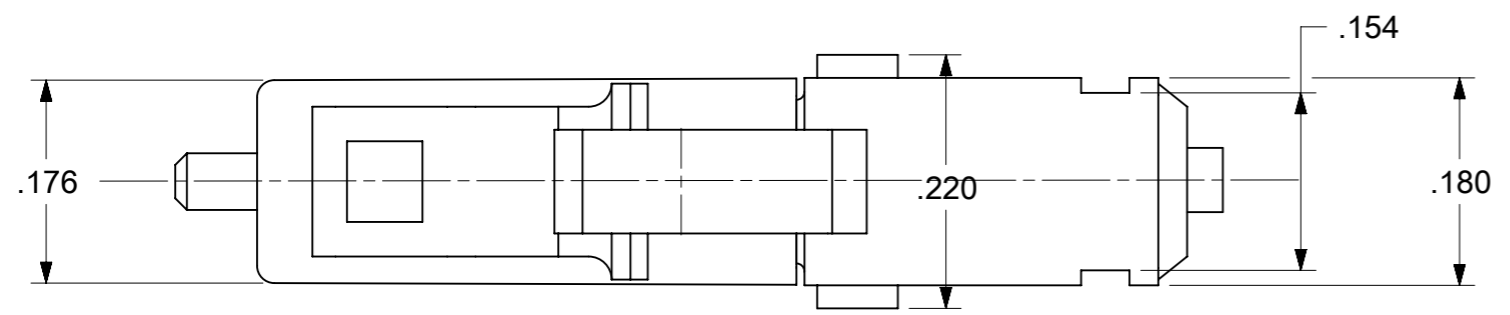

HEAD P/N	ØD (µm)	LC HOUSING COLOR	EXTENDER CAP COLOR	CABLE TYPE
86025-2831	125.5	BLUE	BLUE	SINGLE MODE
86025-2835		BEIGE	BEIGE	MULTIMODE
86025-2832	127			
86025-2833	125	BLUE	BLUE	SINGLE MODE
86025-2834	126			
86025-2836		BEIGE	BEIGE	MULTIMODE

ISO VIEW  
SCALE 4:1

- NOTES:
- DUST CAP IS NOT SHOWN.  
DUST CAP JUST BULK PACKAGE WITH HEAD, NO NEED ASSEMBLE WITH HEAD
  - ALL DIMENSIONS ARE FOR REFERENCE ONLY.

THIS DRAWING CONTAINS INFORMATION THAT IS PROPRIETARY TO MOLEX ELECTRONIC TECHNOLOGIES, LLC AND SHOULD NOT BE USED WITHOUT WRITTEN PERMISSION									
DIMENSION UNITS	SCALE	CURRENT REV DESC:							
INCH	5:1								
GENERAL TOLERANCES (UNLESS SPECIFIED)		EC NO: 716203			<b>LC CONNECTOR HEAD DOUBLE CONNECTOR</b>				
ANGULAR TOL ± 0.5°		DRWN: JHUANG18 2022/07/13							
4 PLACES ±	CHK'D: IGUMIN 2022/08/05			<b>PRODUCT CUSTOMER DRAWING</b>					
3 PLACES ±	APPR: IGUMIN 2022/08/05								
2 PLACES ±	INITIAL REVISION:			DOCUMENT NUMBER: <b>SD-86025-283X</b> DOC TYPE: PSD    DOC PART: 001    REVISION: B2					
1 PLACE ±	DRWN: SDXIE 2015/10/30								
0 PLACES ±	APPR: IGUMIN 2015/11/05								
DRAFT WHERE APPLICABLE MUST REMAIN WITHIN DIMENSIONS	THIRD ANGLE PROJECTION	DRAWING	SERIES	MATERIAL NUMBER	CUSTOMER	SHEET NUMBER			
		A3-SIZE	86025	SEE TABLE	GENERAL MARKET	1 OF 1			