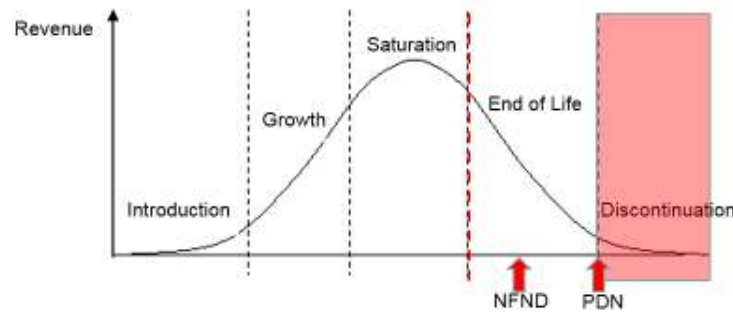

Light is OSRAM

Product Discontinuation (acc. JEDEC J-STD-048)
OS-PD-2018-005

2-Jan-2018

Last order:	1-Apr-2018
Last delivery:	1-Jul-2018
Reason:	Replaced by new high efficacy Gen 5

Please direct your feedback to your local Sales office.