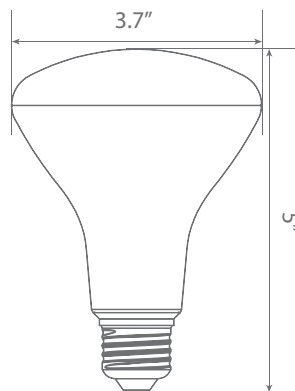

Product Dimensions