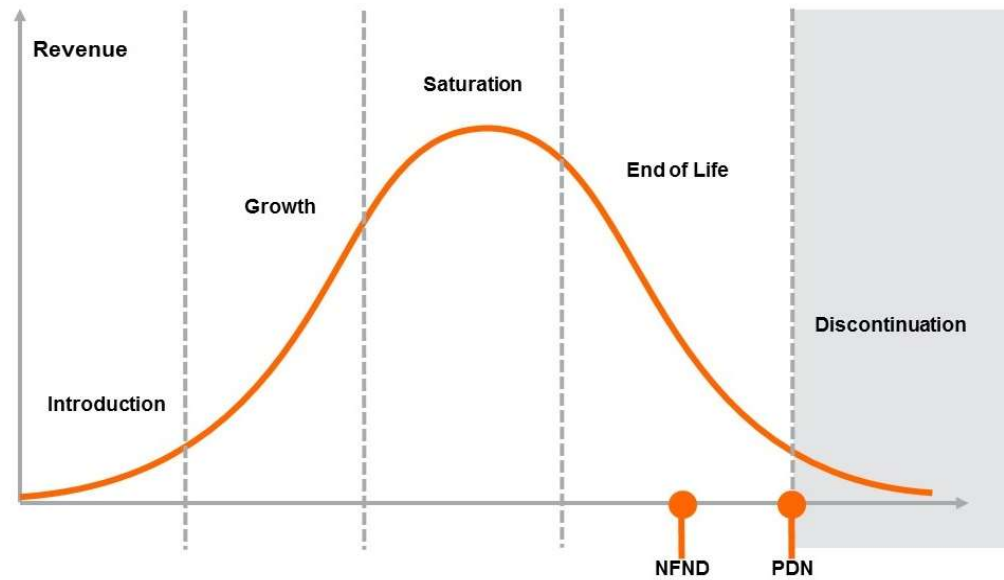

Light is OSRAM

Product Or Individual Q-Code Discontinuation (acc. JEDEC J-STD-048)  
OS-PDN-2019-085

2-Dec-2019

---

**Last order:** 15 June 2020  
**Last delivery:** 15 December 2020

---

Please direct your feedback to your local Sales office.