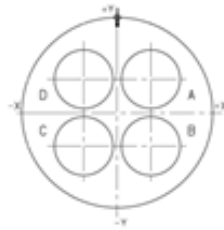

Contact Layout

48

4#8 Power

21-48		
Ctc	X	Y
A	4.57	4.57
B	4.57	-4.57
C	-4.57	-4.57
D	-4.57	4.57

SOURIAU shall not be liable for any non-conformity or damage due to a use of the Products which does not comply with the Specifications issued by either of the Parties or by a third party (professional recommendation, technical notice.)

Country	Jurisdiction & Control List
FR	Not Listed

PN: 8D521K48SB

A	07-10-2016	First Release	
ISS	DATE	Latest modification - by	MOD N°
Designed By:		Date:	CUSTOMER DRAWING
TITLE	Stainless Steel Plug 8D series		
SCALE		General linear Tolerances:	NPRDS / PROJECT
NA		±--	859
SOURIAU	WWW.SOURIAU.COM		This document is the property of SOURIAU it must not be reproduced or communicated without permission
FORMAT	SOURIAU DRG N° 8D521K48SB-C		SHEET 2/2