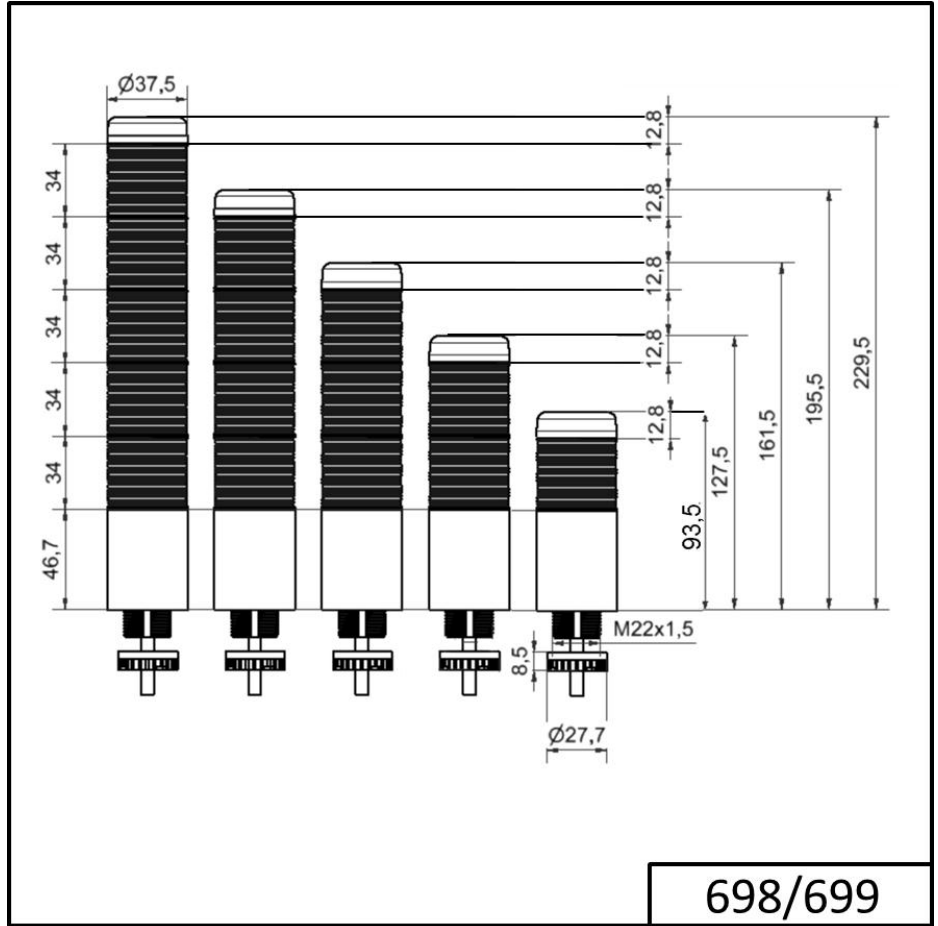

Completely pre-assembled Signal Towers / KOMPAKT 37
K37 plug EM Pulse tone 24VAC/DC GN/YE/RD

DRAWING

For additional installation and mounting information, refer to the appropriate user guide at www.werma.com. This printed copy is for information only and is subject to alteration.