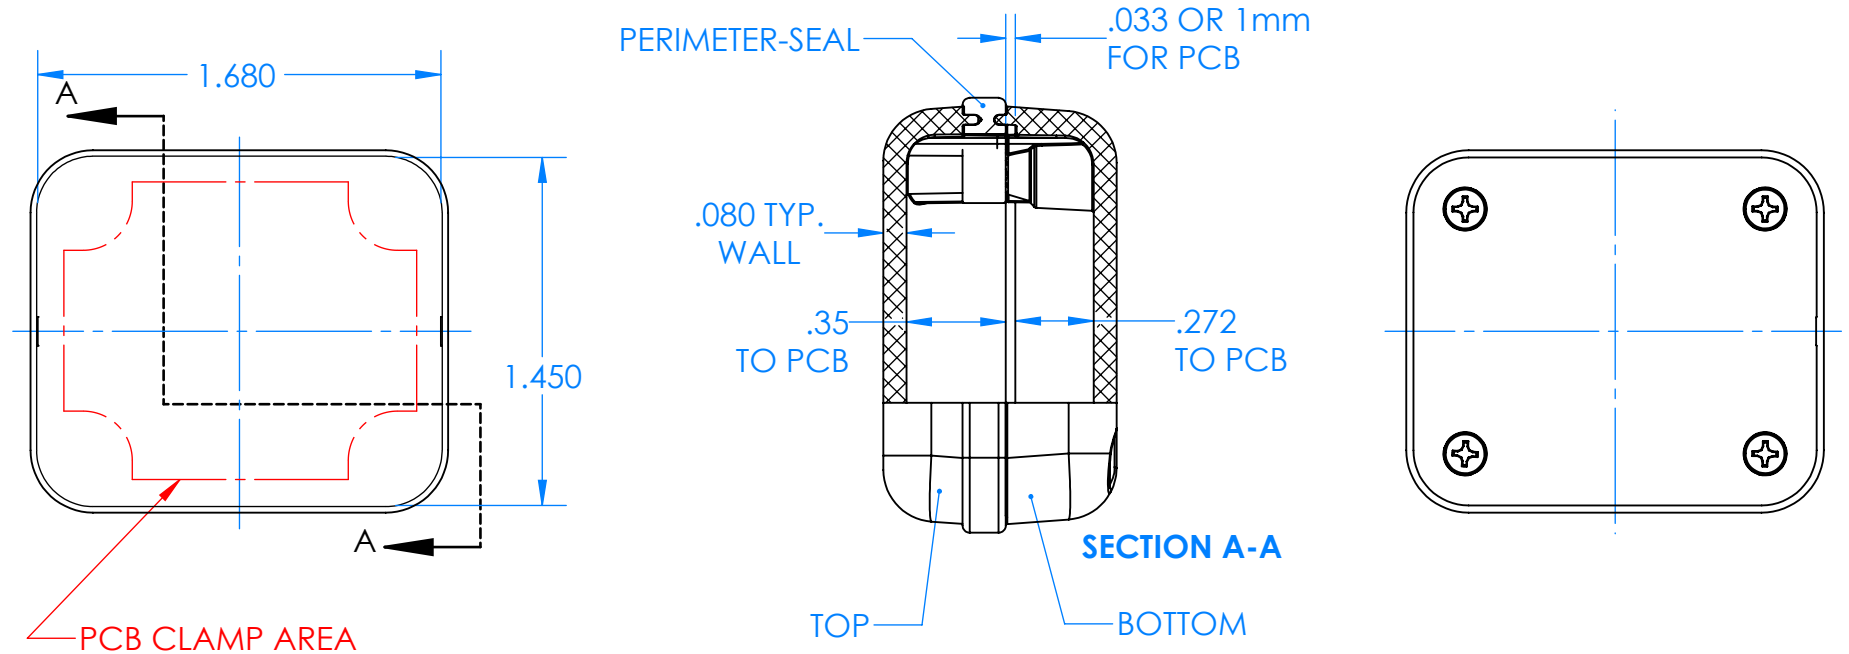

SERPAC CX27A-YY-A-ZZ

Electronic Enclosures

Enclosure color (YY)

Top-Bottom combinations available

- BK=black
- CL=clear
- TRGY=translucent gray
- TRRD=translucent red

Seal color (ZZ)

- BK=black
- BL=blue
- GM=gunmetal
- NG=neon green
- NO=neon orange
- OR=orange
- YL=yellow
- WH=white

PN	Description
5512A.YY	(1) BW 2B Top,YY
5515A.YY	(1) BW 2C Bottom,YY
5521A.ZZ	(1) CX2 Perimeter Seal, ZZ
6002	(4) #2 X 3/8" PH HD screw TORQUE 35-60 in-oz

Watertight enclosure meets or exceeds:
IP67
NEMA 4X, 12, 13