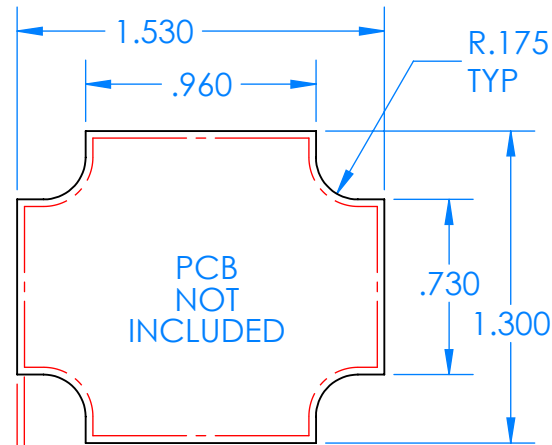

SERPAC CX27A-YY-A-ZZ

Electronic Enclosures

Enclosure color (YY)

Top-Bottom combinations available

- BK=black
- CL=clear
- TRGY=translucent gray
- TRRD=translucent red

Seal color (ZZ)

- BK=black
- BL=blue
- GM=gunmetal
- NG=neon green
- NO=neon orange
- OR=orange
- YL=yellow
- WH=white

PN	Description
5512A.YY	(1) BW 2B Top,YY
5515A.YY	(1) BW 2C Bottom,YY
5521A.ZZ	(1) CX2 Perimeter Seal, ZZ
6002	(4) #2 X 3/8" PH HD screw TORQUE 35-60 in-oz

Watertight enclosure meets or exceeds:
IP67
NEMA 4X, 12, 13