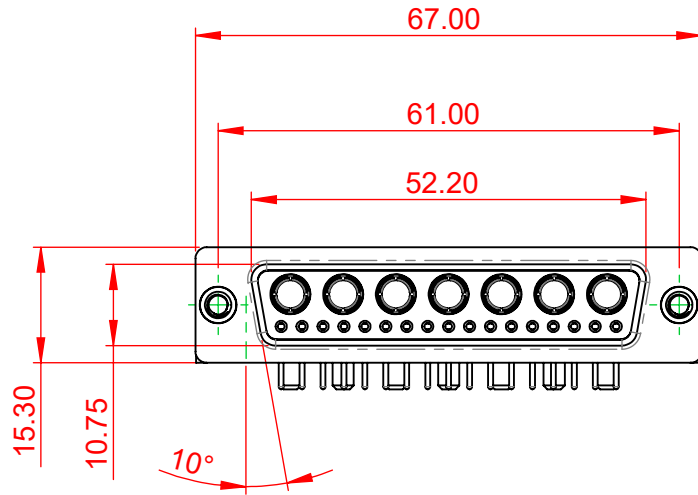

TOLERANCE UNLESS OTHERWISE SPECIFIED	
.X	±0.25
.XX	±0.13
.XXX	±0.05

THIS IS A C.A.D. GENERATED DRAWING  
DO NOT MAKE MANUAL REVISIONS TO MASTER.

ISSUE NUMBER	
ORIGINAL	①

**NOTES:**

**MATERIAL:**  
**HOUSING:** THERMOPLASTIC POLYESTER, UL94V-0  
**SHELL:** STEEL, TIN PLATED  
**CONTACT:** COPPER ALLOY, GOLD FLASH PLATED

**COMBINATION D-SUB**

SW REFERENCE NO.: 630 COMBO ASSEMBLY	
DRAWN: C.B	DATE: JAN. 01/2019
CHECKED:	DATE:
SCALE: (IN C.A.D. 1:1)	SHEET 1 OF 2
DRAWING NUMBER: 630-24W7240-2TC	ISSUE
PART NUMBER: 630-24W7240-2TC	1

TOLERANCE UNLESS OTHERWISE SPECIFIED	
.X	±0.25
.XX	±0.13
.XXX	±0.05

THIS IS A C.A.D. GENERATED DRAWING  
DO NOT MAKE MANUAL REVISIONS TO MASTER.

ISSUE NUMBER	
ORIGINAL	①

<b>COMBINATION D-SUB</b>		SW REFERENCE NO.: 630 COMBO ASSEMBLY	
		DRAWN: C.B	DATE: JAN. 01/2019
<b>EDAC</b> EDAC INC TORONTO, ONTARIO CANADA YOUR CONNECTION TO QUALITY & SERVICE		CHECKED:	DATE:
		SCALE: N.T.S	SHEET 2 OF 2
THESE DRAWINGS AND SPECIFICATIONS ARE THE PROPERTY OF EDAC INC., AND SHALL NOT BE REPRODUCED, OR COPIED OR USED AS THE BASIS FOR THE MANUFACTURE OR SALE OF APPARATUS WITHOUT WRITTEN PERMISSION.			DRAWING NUMBER: 630-24W7240-2TC
			PART NUMBER: 630-24W7240-2TC
			ISSUE 1