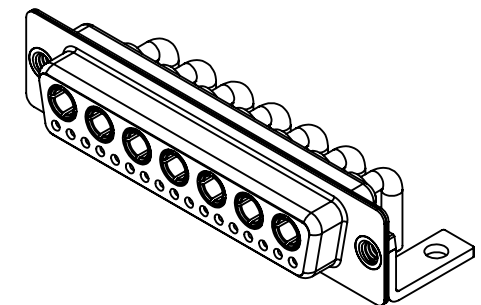

THIS SERIES FULLY CONFORMS TO
THE EUROPEAN UNION DIRECTIVES
2011/65/EU FOR RoHS COMPLIANCY.

YOUR CONNECTION TO QUALITY & SERVICE

EDAC INC
TORONTO, ONTARIO
CANADA

THESE DRAWINGS AND SPECIFICATIONS
ARE THE PROPERTY OF EDAC INC., AND
SHALL NOT BE REPRODUCED, OR COPIED
OR USED AS THE BASIS FOR THE
MANUFACTURE OR SALE OF APPARATUS
WITHOUT WRITTEN PERMISSION.

COMBINATION D-SUB

SW REFERENCE NO.: 630 COMBO ASSEMBLY	
DRAWN: C.B	DATE: JAN. 01/2019
CHECKED:	DATE:
SCALE: (IN C.A.D. 1:1)	SHEET 1 OF 2
DRAWING NUMBER: 630-24W7240-2TC	ISSUE
PART NUMBER: 630-24W7240-2TC	1