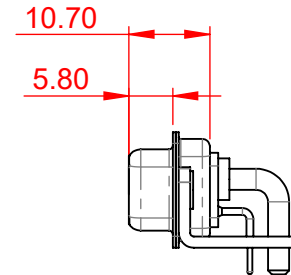

TOLERANCE UNLESS OTHERWISE SPECIFIED	
.X	±0.25
.XX	±0.13
.XXX	±0.05

THIS IS A C.A.D. GENERATED DRAWING  
DO NOT MAKE MANUAL REVISIONS TO MASTER.

ISSUE NUMBER	
ORIGINAL	①

**NOTES:**

**MATERIAL:**  
**HOUSING:** THERMOPLASTIC POLYESTER, UL94V-0  
**SHELL:** STEEL, TIN PLATED  
**CONTACT:** COPPER ALLOY, GOLD FLASH PLATED