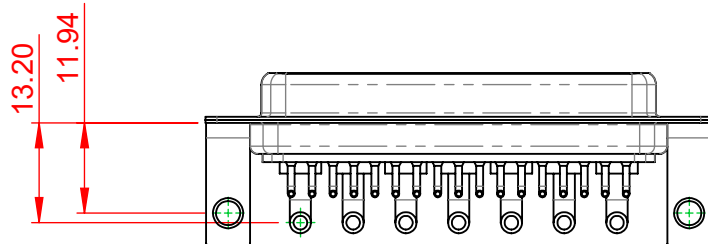

TOLERANCE UNLESS OTHERWISE SPECIFIED	
.X	±0.25
.XX	±0.13
.XXX	±0.05

THIS IS A C.A.D. GENERATED DRAWING  
DO NOT MAKE MANUAL REVISIONS TO MASTER.

ISSUE NUMBER	
ORIGINAL	①

**NOTES:**

**MATERIAL:**  
**HOUSING:** THERMOPLASTIC POLYESTER, UL94V-0  
**SHELL:** STEEL, TIN PLATED  
**CONTACT:** COPPER ALLOY, GOLD FLASH PLATED

**COMBINATION D-SUB**

SW REFERENCE NO.: 630 COMBO ASSEMBLY	
DRAWN: C.B	DATE: JAN. 01/2019
CHECKED:	DATE:
SCALE: (IN C.A.D. 1:1)	SHEET 1 OF 2
DRAWING NUMBER: 630-24W7240-2TC	ISSUE
PART NUMBER: 630-24W7240-2TC	1

TOLERANCE UNLESS OTHERWISE SPECIFIED	
.X	±0.25
.XX	±0.13
.XXX	±0.05

THIS IS A C.A.D. GENERATED DRAWING  
DO NOT MAKE MANUAL REVISIONS TO MASTER.

ISSUE NUMBER	
ORIGINAL	①

<b>COMBINATION D-SUB</b>		SW REFERENCE NO.: 630 COMBO ASSEMBLY	
		DRAWN: C.B	DATE: JAN. 01/2019
<b>EDAC</b> EDAC INC TORONTO, ONTARIO CANADA YOUR CONNECTION TO QUALITY & SERVICE		CHECKED:	DATE:
		SCALE: N.T.S	SHEET 2 OF 2
THESE DRAWINGS AND SPECIFICATIONS ARE THE PROPERTY OF EDAC INC., AND SHALL NOT BE REPRODUCED, OR COPIED OR USED AS THE BASIS FOR THE MANUFACTURE OR SALE OF APPARATUS WITHOUT WRITTEN PERMISSION.			DRAWING NUMBER: 630-24W7240-2TC
			PART NUMBER: 630-24W7240-2TC
			ISSUE 1