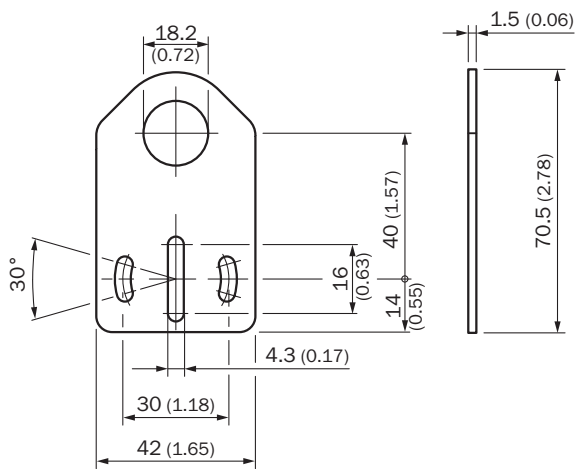

BEF-WG-M18

SICK
Sensor Intelligence.

Ordering information

Type	Part no.
BEF-WG-M18	5321870

Other models and accessories → www.sick.com/

Detailed technical data

Technical specifications

Accessory group	Mounting brackets and plates
Accessory family	Mounting brackets
Suitable for	GR18, V180-2, V18, W15, Z1, Z2
Material	Steel, zinc coated
Items supplied	Without mounting hardware
Description	Mounting plate for M18 sensors
Specialty	Straight

Dimensional drawing (Dimensions in mm (inch))

SICK AT A GLANCE

SICK is one of the leading manufacturers of intelligent sensors and sensor solutions for industrial applications. A unique range of products and services creates the perfect basis for controlling processes securely and efficiently, protecting individuals from accidents and preventing damage to the environment.