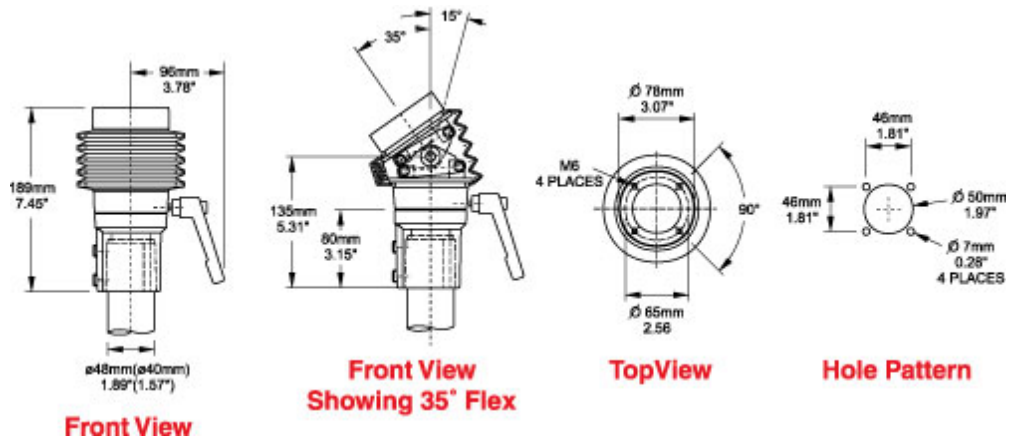

Quality Products. Service Excellence.

Tara Plus Tilt Coupling *TPSSTC Series*

- Attaches to enclosure.
- Accepts 48mm round tube perpendicular to enclosure top/bottom.
- Die-cast Aluminum G Al Si 12.
- Rotates 300°.
- Features an adjustable tilt mechanism up to 35°.

Part No. R149-025-001

Tags: TPSS, tara plus, taraplus, suspension system, tilt coupling, round, operator

Data subject to change without notice

© 2023. Hammond Manufacturing Ltd. All rights reserved.