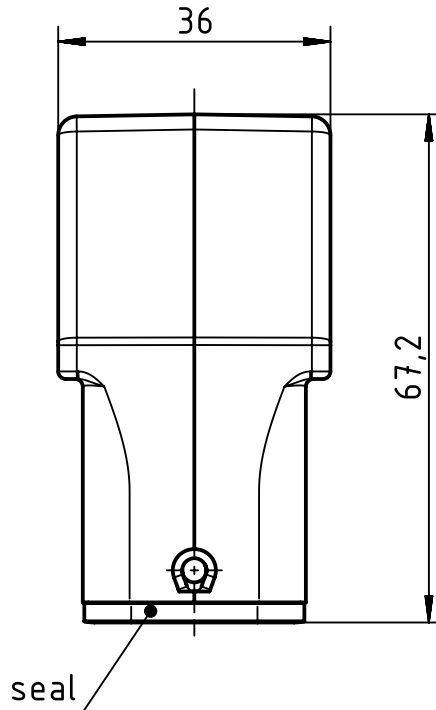

1 2 3 4 5 6

A

B

C

D

	All Dimensions in mm Original Size DIN A4	Scale 1:1		Free size tol.		Ref.		
		Created by RULLKOETTER		Inspected by GERB		Standardisation GARSKE		Date 2019-11-22
	All rights reserved		Department EL PD		State Final Release		Doc-Key / ECM-Nr. 100189438/UGD/004/C 500000160860	
	HARTING Electric GmbH & Co. KG D-32339 Espelkamp		Title Han A Hood Side Entry HC 2 Pegs M25		Type TB		Number 19 20 010 0546	
							Rev. C	Page 1/1