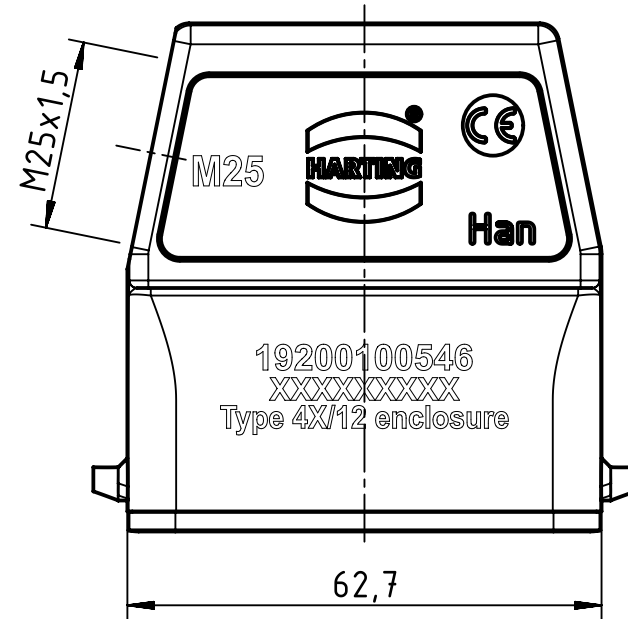

1 2 3 4 5 6

A

B

C

D

	All Dimensions in mm Original Size DIN A4	Scale 1:1		Free size tol.		Ref.		
		Created by RULLKOETTER		Inspected by GERB		Standardisation GARSKE		Date 2019-11-22
	All rights reserved		Department EL PD		State Final Release		Doc-Key / ECM-Nr. 100189438/UGD/004/C 500000160860	
	HARTING Electric GmbH & Co. KG D-32339 Espelkamp		Title Han A Hood Side Entry HC 2 Pegs M25		Type TB		Number 19 20 010 0546	
							Rev. C	Page 1/1