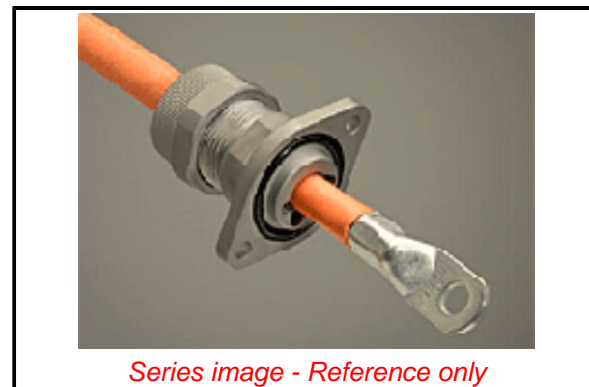

PLEASE CHECK WWW.MOLEX.COM FOR LATEST PART INFORMATION

Part Number: [1301990025](#)
Status: **Active**
Overview: MAX-LOC Plus Shielded Cord Grip Assemblies
Description: Woodhead MAX-LOC Plus Shielded Cord-Grip Assembly, 2/0 AWG Cable with Black HNBR O-Ring and Grommet

General

Product Family	Cable Grips
Series	130199
Exclude SD Check	Yes
Eye Type	N/A
O-Ring	Yes
Overview	MAX-LOC Plus Shielded Cord Grip Assemblies
Product Literature Order No	987650-7321
Product Name	MAX-LOC
Type	MAX-LOC Connector
UPC	884982795129

Physical

Approximate Break Strength	N/A
Bale Length	N/A
Body Style	Straight
Cable Diameter	14.27-17.45mm (.562-.687")
Color - Grommet	Black
Gender	Female
Material - Body	Aluminum
Material - Grip	N/A
Mesh Length	N/A
Number of Holes	N/A
Thread Size	N/A