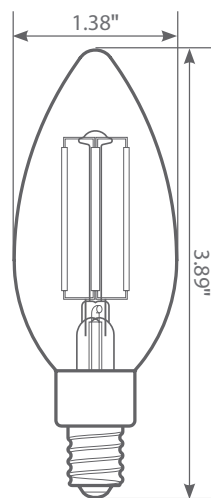

LED VB10-3020cec-4

Lamp Class: B10 Clear Glass

Clear Glass

Product Description

LED VB10-3020cec-4 delivers superior brightness, valuable energy savings and long lasting performance. LED Filaments along with heat-sink absence unmistakably mimic traditional bulb styles while providing greater light distribution. This B10 Class LED bulb comes in 2700K CCT (*Warm White*) for charming and hospitable environments.

Specifications

Input Power	Input Voltage	Lumen Output	Beam Angle	Center Beam	CCT
5.5 W	120 V	500 lm	320°	N/A	2700 K

CRI	Luminous Efficacy	Power Factor	Input Current	Base/Cap	Lamp Lifespan
90	90 lm/W	0.7	0.065 A	E12	15,000 Hrs.

Product Features & Benefits

Dimmable

Energy Efficient

Enclosed Fixture Suitable

Wet Rated

Product Dimensions

Product Photometric Data