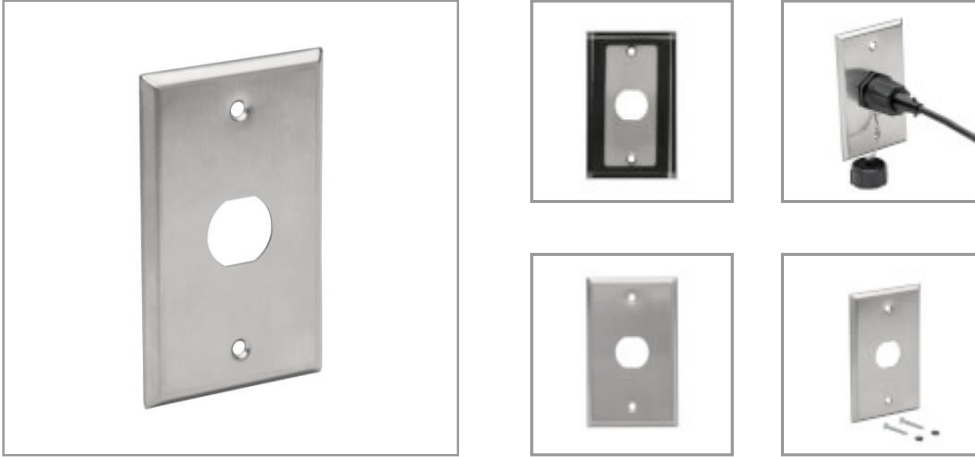

1-Port Single Gang Faceplate, Stainless Steel, Industrial Grade, IP44, TAA

MODEL NUMBER: N206-FP01-IND

Bulkhead wall plate combines with a coupler and industrial Cat5e/6, USB 3.0 or 4K HDMI cable to complete an IP44 connection.

Features

Bulkhead Wall Plate Recommended for Outdoor or Harsh Indoor Environments This single-gang industrial bulkhead face plate is ideal for connecting Cat5e/6 networks, USB 3.0 or 4K HDMI installations in outdoor applications and other areas where protection from harsh elements is essential. The stainless steel frame and rubber back gasket contribute to the wall plate's IP44 rating, which ensures protection from splashing water from all directions. Wall-mounting hardware is included.

Designed for Use with Tripp Lite Industrial-Grade Cables and Couplers The Bulkhead wall plate with one cutout is recommended for use with Tripp Lite's N206-Series industrial Cat5e/6 patch cables and N206-BC01-IND bulkhead coupler or N206-KJ01-IND keystone jack, the U325-Series industrial USB 3.0 cables and U325-000-IND bulkhead coupler and the P569-000-FF-IND bulkhead coupler and P569-Series industrial 4K HDMI cables (all sold separately).

- Built to protect Gigabit Ethernet and digital signage applications in harsh environments
- IP44-rated to prevent splashing water from damaging cables and other equipment
- Designed for Tripp Lite industrial cables and couplers—no guessing about compatibility
- Wall-mounting hardware included for immediate installation
- Complies with Federal Trade Agreements Act standards for GSA Schedule purchases