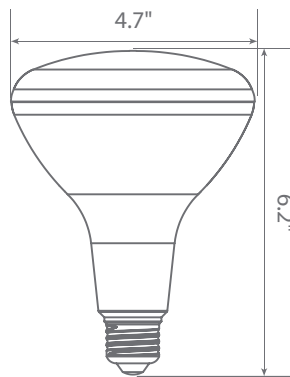

Product Dimensions