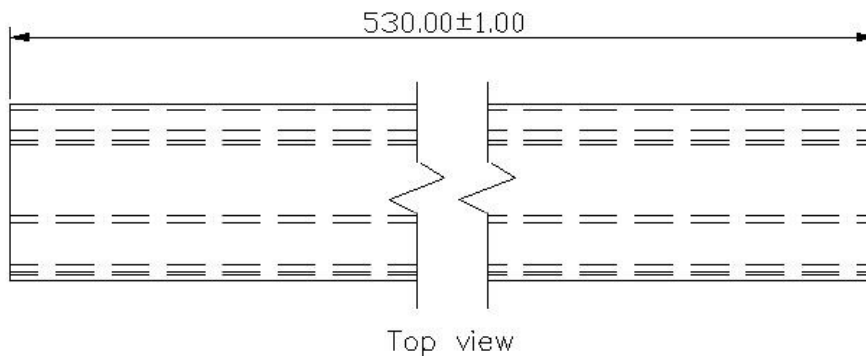

Affected part numbers:

7499012000
74990110013
7499010213
7499010005
7499011215
7499111213
7499111443
7499011002
7499011121
7499011215
7499011125
74990112120
7499111990
7499210121
7499210122
7499210211
7499211121
7499211123
7499012121

NEW

For the part numbers on the right column, the packaging quantity won't change