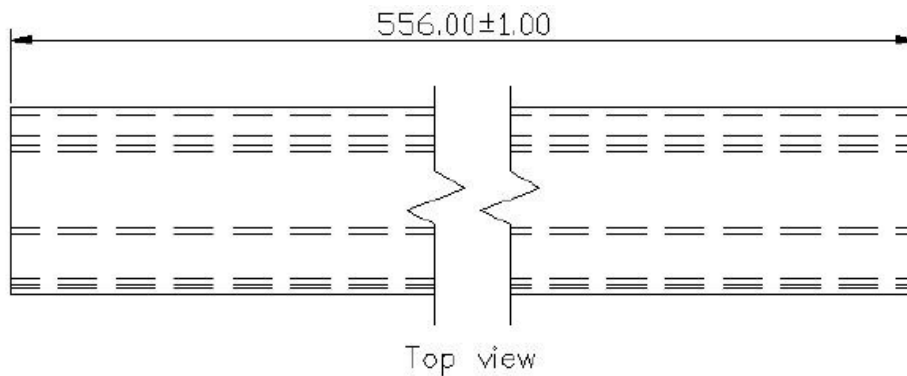

Würth Elektronik eiSos GmbH & Co. KG

EMC & Inductive Solutions

Max-Eyth-Straße 1 · 74638 Waldenburg · Germany

Tel. +49 (0) 79 42 945-0 · Fax +49 (0) 79 42 945-400

eiSos@we-online.de · www.we-online.de

OLD