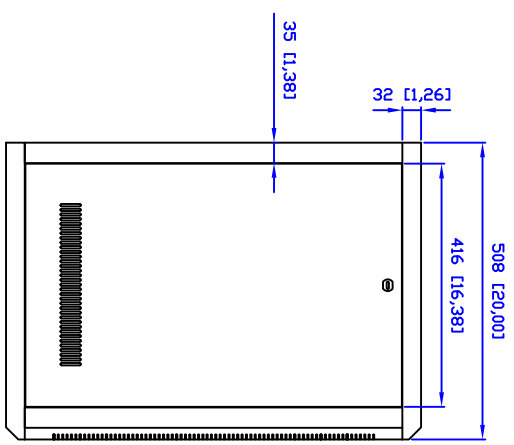

Front

Side

Back

Top

QUEST MANUFACTURING CO.
 11200 NW 138 St., Medley, FL 33178
 WWW.QuestManufacturing.net
 TEL: 305-513-4583 FAX: 305-513-9875

ITEM NO.

WM2019-14-02

Drawn By	Date	Material	C.R.S.	
Checked By	Date	Unit	mm [Inch]	
Approved By	Date	Surface Finish	Power Coat	