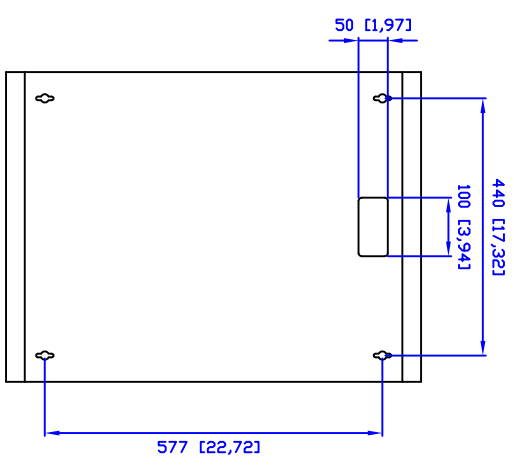

Front

Side

Back

Top

QUEST MANUFACTURING CO.
 11200 NW 138 St., Medley, FL 33178
 WWW.QuestManufacturing.net
 TEL: 305-513-4583 FAX: 305-513-9875

ITEM NO.

WM2019-14-02

Drawn By	Date	Material	C.R.S.	
Checked By	Date	Unit	mm [Inch]	
Approved By	Date	Surface Finish	Power Coat	