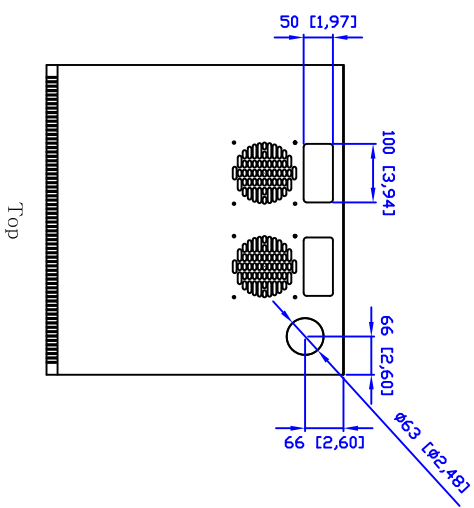

Front

Side

Back

Top

QUEST MANUFACTURING CO.
 11200 NW 138 St., Medley, FL 33178
 WWW.QuestManufacturing.net
 TEL: 305-513-4583 FAX: 305-513-9875

ITEM NO.

WM2019-14-02

Drawn By	Date	Material	C.R.S.	
Checked By	Date	Unit	mm [Inch]	
Approved By	Date	Surface Finish	Power Coat	