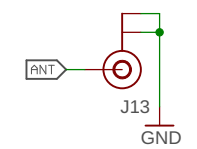

RESET

TEST POINTS

LIPO CHARGER

HEADERS/QWICC

USB

RX/TX and STAT LEDs

RFM95W

Antenna