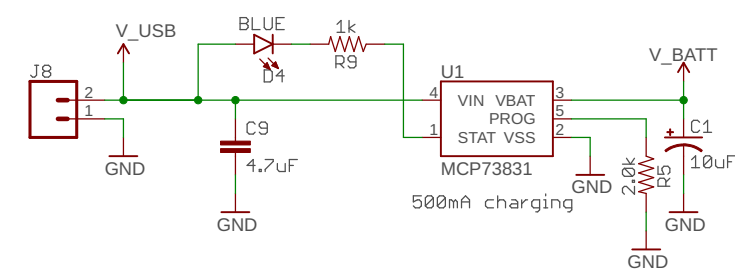

RESET

TEST POINTS

LIPO CHARGER

HEADERS/QWICC

USB

RX/TX and STAT LEDs

RFM95W

Antenna