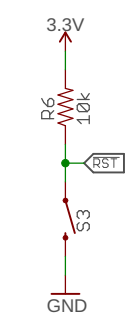

RESET

TEST POINTS

LIPO CHARGER

HEADERS/QWICC

USB

RX/TX and STAT LEDs

RFM95W

Antenna