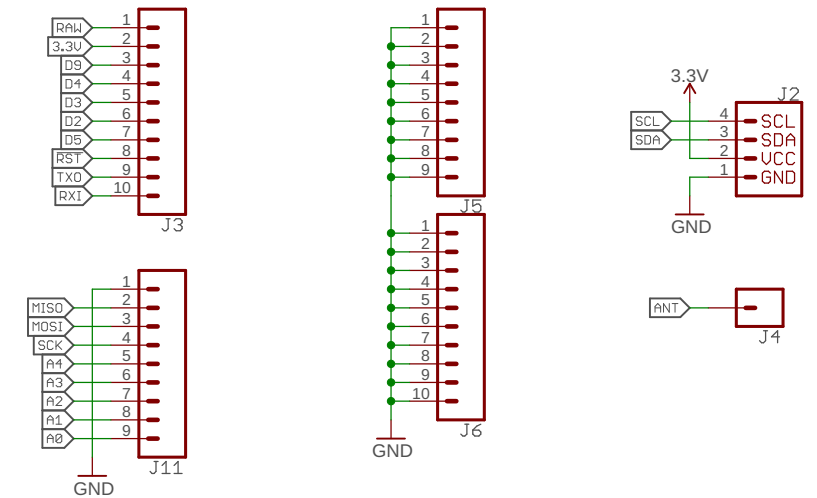

RESET

TEST POINTS

LIPO CHARGER

HEADERS/QWICC

USB

RX/TX and STAT LEDs

RFM95W

Antenna

Released under the Creative Commons Attribution Share-Alike 4.0 License https://creativecommons.org/licenses/by-sa/4.0/	
TITLE: SAMD21_Pro_RF	∞
Design by: Elias Santistevan	REV: x01
Date: 9/18/2018 10:40 AM	Sheet: 1/1