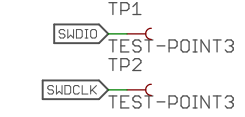

RESET

TEST POINTS

LIPO CHARGER

HEADERS/QWICC

USB

RX/TX and STAT LEDs

RFM95W

Antenna