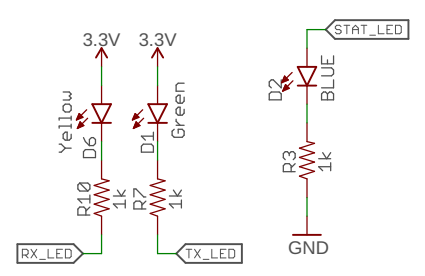

RESET

TEST POINTS

LIPO CHARGER

HEADERS/QWICC

USB

RX/TX and STAT LEDs

RFM95W

Antenna