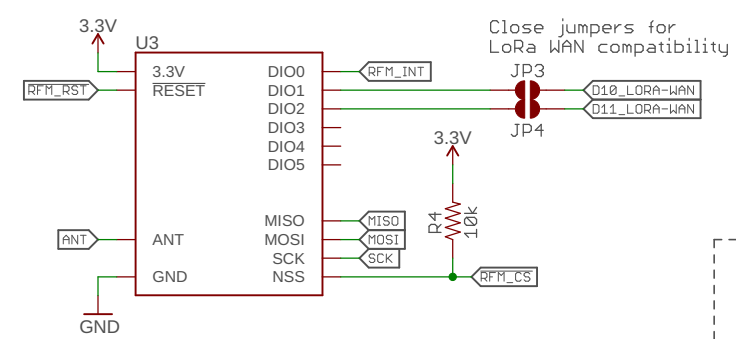

RESET

TEST POINTS

LIPO CHARGER

HEADERS/QWICC

USB

RX/TX and STAT LEDs

RFM95W

Antenna