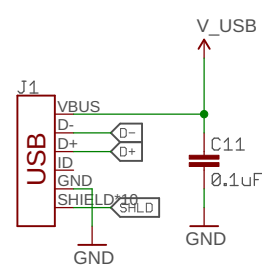

RESET

TEST POINTS

LIPO CHARGER

HEADERS/QWICC

USB

RX/TX and STAT LEDs

RFM95W

Antenna

Released under the Creative Commons Attribution Share-Alike 4.0 License https://creativecommons.org/licenses/by-sa/4.0/	
TITLE: SAMD21_Pro_RF	∞
Design by: Elias Santistevan	REV: x01
Date: 9/18/2018 10:40 AM	Sheet: 1/1