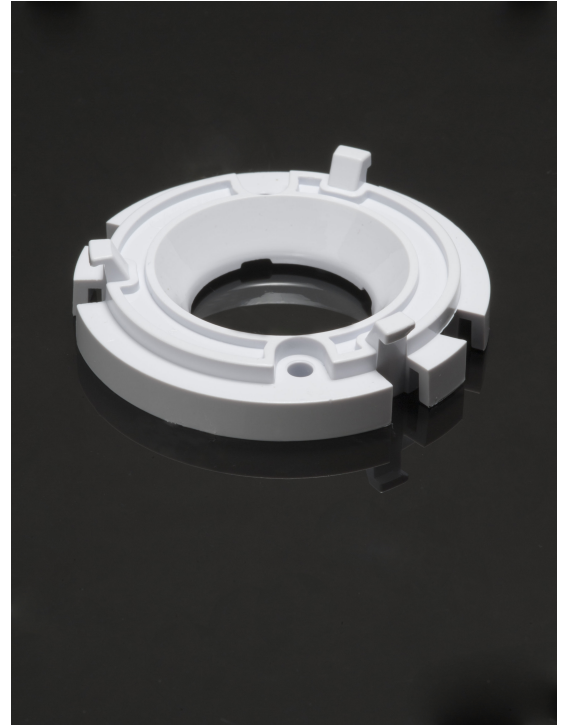

LENA-STD-BASE-CLL040

Basepart for LENA and LENINA reflectors.
Compatible with Citizen CLL04x and CLU04x.

TECHNICAL SPECIFICATIONS:

Dimensions	Ø 58.6 mm
Height	13.5 mm
Fastening	screw
Colour	white
Box size	380 x 240 x 120 mm
Box weight	1 kg
Quantity in Box	60 pcs
ROHS compliant	yes ⓘ

MATERIAL SPECIFICATIONS:

Component	Type	Material	Colour
LENA-STD-BASE-CLL040	Base part	PC	white

GENERAL INFORMATION:

NOTE: The typical beam angle will be changed by different color, chip size and chip position tolerance. The typical total beam angle is the full angle measured where the luminous intensity is half of the peak value.