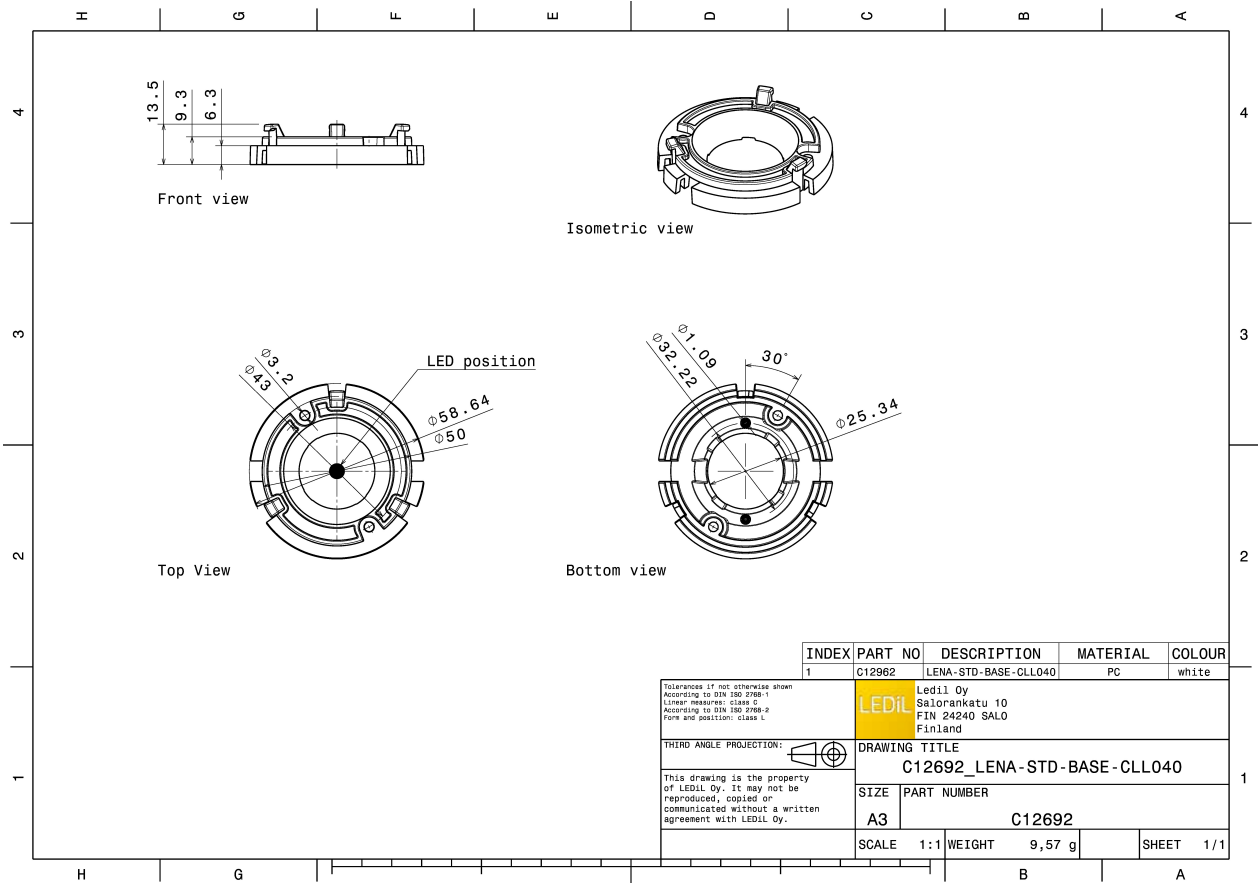

LENA-STD-BASE-CLL040

Basepart for LENA and LENINA reflectors.
Compatible with Citizen CLL04x and CLU04x.

TECHNICAL SPECIFICATIONS:

Dimensions	Ø 58.6 mm
Height	13.5 mm
Fastening	screw
Colour	white
Box size	380 x 240 x 120 mm
Box weight	1 kg
Quantity in Box	60 pcs
ROHS compliant	yes ⓘ

MATERIAL SPECIFICATIONS:

Component	Type	Material	Colour
LENA-STD-BASE-CLL040	Base part	PC	white

GENERAL INFORMATION:

NOTE: The typical beam angle will be changed by different color, chip size and chip position tolerance. The typical total beam angle is the full angle measured where the luminous intensity is half of the peak value.