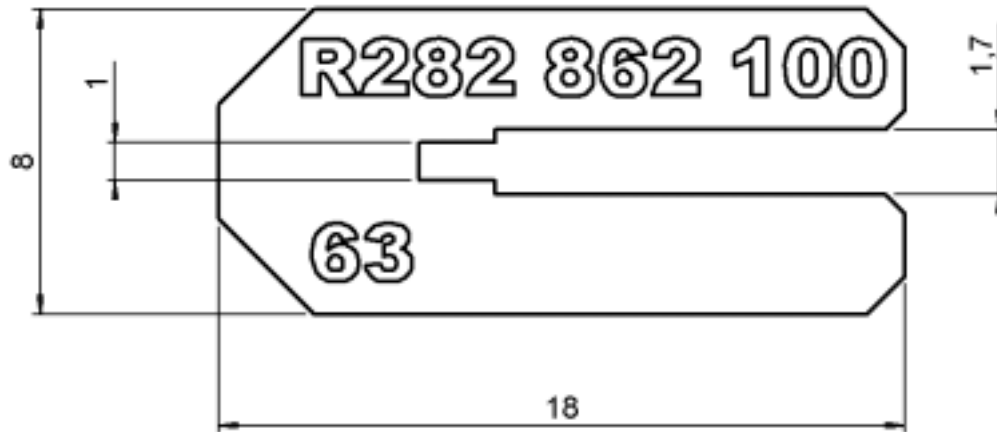

SODER GAUGE THCK .0197

R282.862.100

Series : OUT

OLD REFERENCE : 730.15.190A (63)

Edition : 0019 A

Design changes may be in order to improve the product.