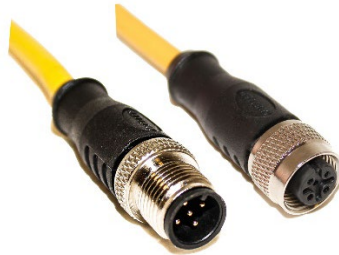

## C5AC06UXXX

(M12 Cordset, 5 Position, 22 AWG, Male Straight to Female Straight)

- Mueller’s C5AC06UXXX is an M12 5-pin double ended instrumentation cable with a straight male connector on one end and a straight female at the other.
- Keyway – A Coding
- Utilizes our 5-conductor 22 AWG PVC-insulated cable.
- Ratings:
  - Current: 4 A
  - Voltage: 250 V AC/DC
- Material:
  - Coupling Nuts – Nickel Plated Brass
  - Pins/Contacts – Gold Plated Brass
- Length: The “U” in the model number represents unit of measurement.  
Either: Meters (M), Feet (F)
- Length: The “XXX” in the model number represents length. Standard lengths are 2, 5, and 10 meters. Any other lengths available upon request.
- Meets Standard: IEC 61076-2-101
- Protection Class: IEC IP68
- RoHS 3 Compliant