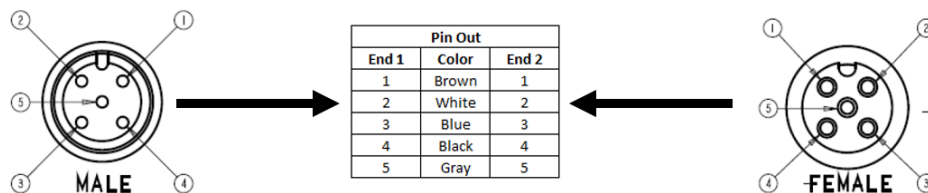

## C5AC06UXXX

(M12 Cordset, 5 Position, 22 AWG, Male Straight to Female Straight)

- Mueller’s C5AC06UXXX is an M12 5-pin double ended instrumentation cable with a straight male connector on one end and a straight female at the other.
- Keyway – A Coding
- Utilizes our 5-conductor 22 AWG PVC-insulated cable.
- Ratings:
  - Current: 4 A
  - Voltage: 250 V AC/DC
- Material:
  - Coupling Nuts – Nickel Plated Brass
  - Pins/Contacts – Gold Plated Brass
- Length: The “U” in the model number represents unit of measurement.  
Either: Meters (M), Feet (F)
- Length: The “XXX” in the model number represents length. Standard lengths are 2, 5, and 10 meters. Any other lengths available upon request.
- Meets Standard: IEC 61076-2-101
- Protection Class: IEC IP68
- RoHS 3 Compliant